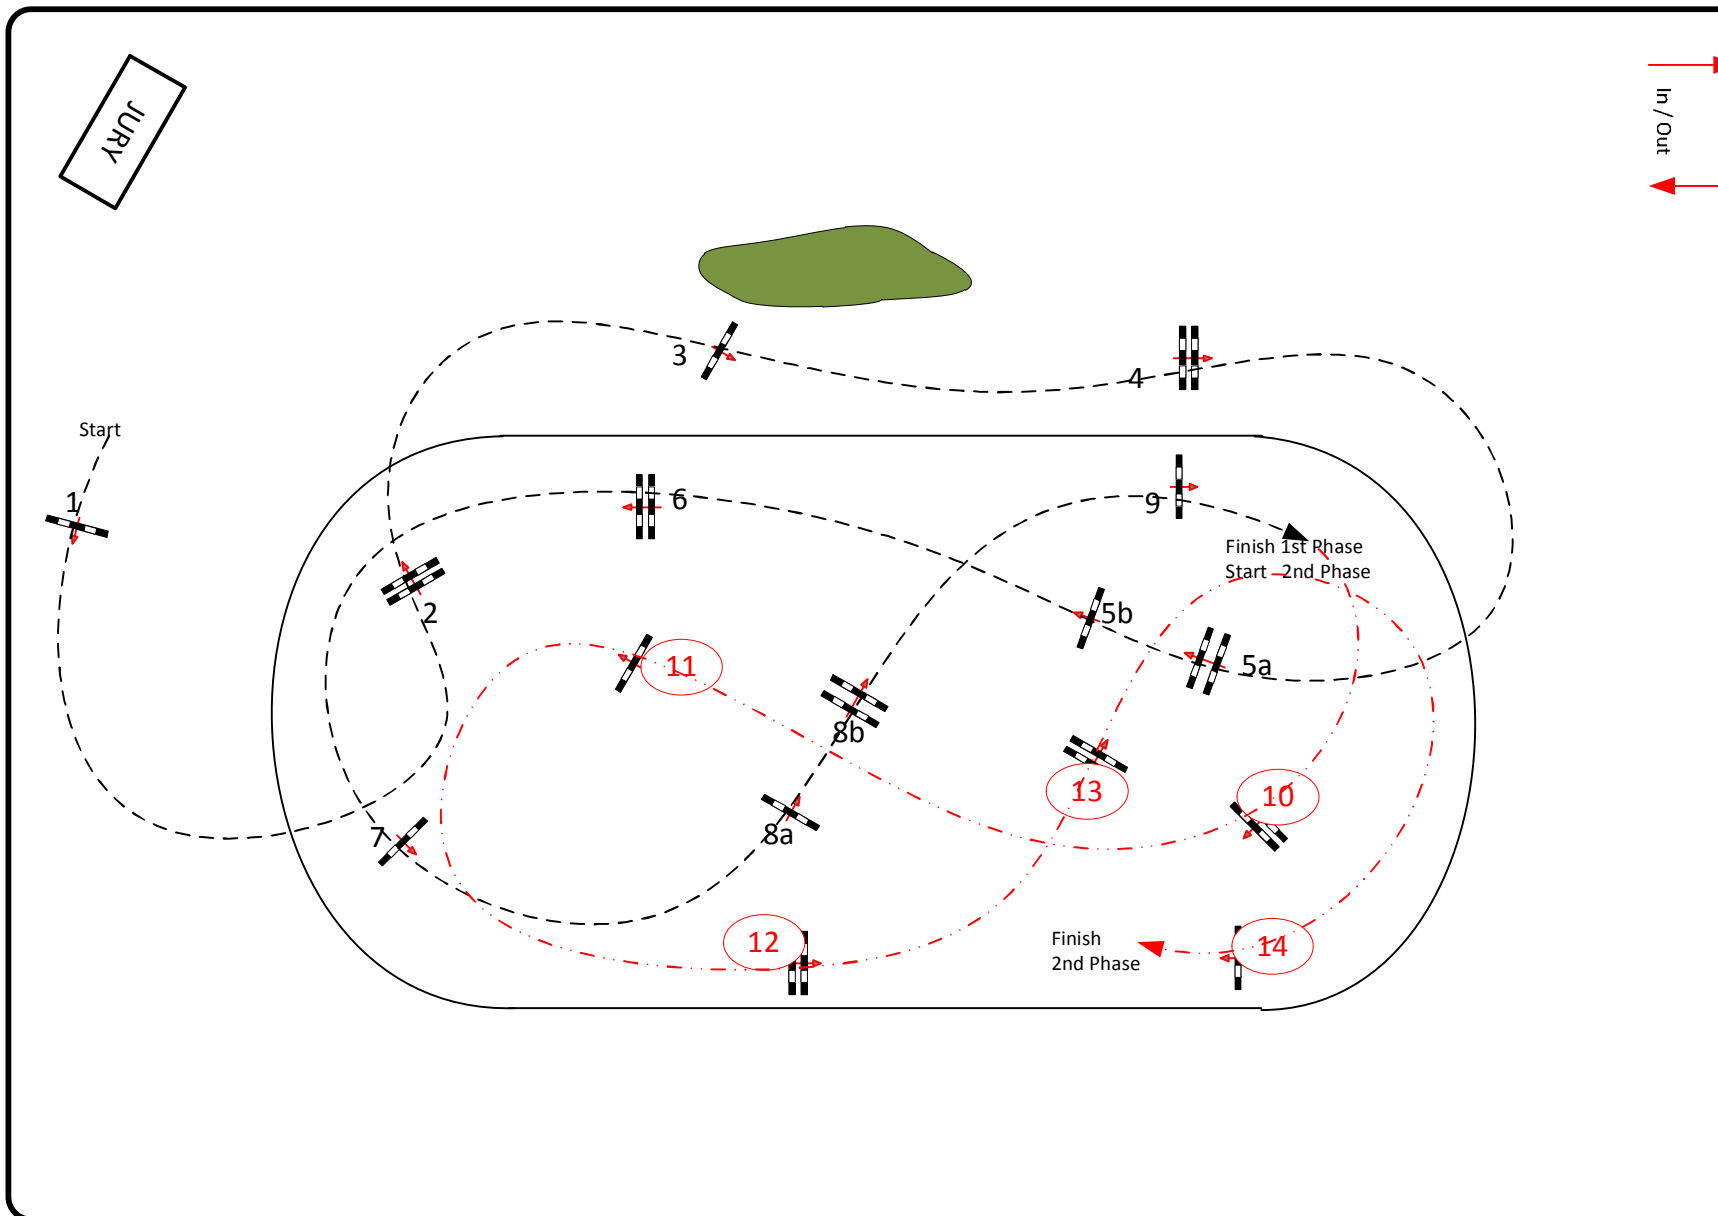

* CSI YH LUMMEN

Course Designer
Marc Vygh
Dominique Dengis
René Van den Broeck

→ **Class No.:** 9
→ **CSI *** 1.40**
← **Competition in two Phases**
vrijdag 15 april 2016
Start: 0:00
 Table: A
 National RG:
 FEI RG / Art. 274.5.3
 Height: 1,40 m

Speed: 350 m/min
Length: 340 m
Time allowed: 59 sec
Time limit: 118 sec

Obstacles: 1 to 9
Efforts:
Penalty sec
Closed combination:

2nd Phase:
10 to 14
Length: 210 m
Time allowed: 36 sec
Time limit: 72 sec

2nd Jump-off:
Length: 0 m
Time allowed: 0 sec
Time limit: 0 sec