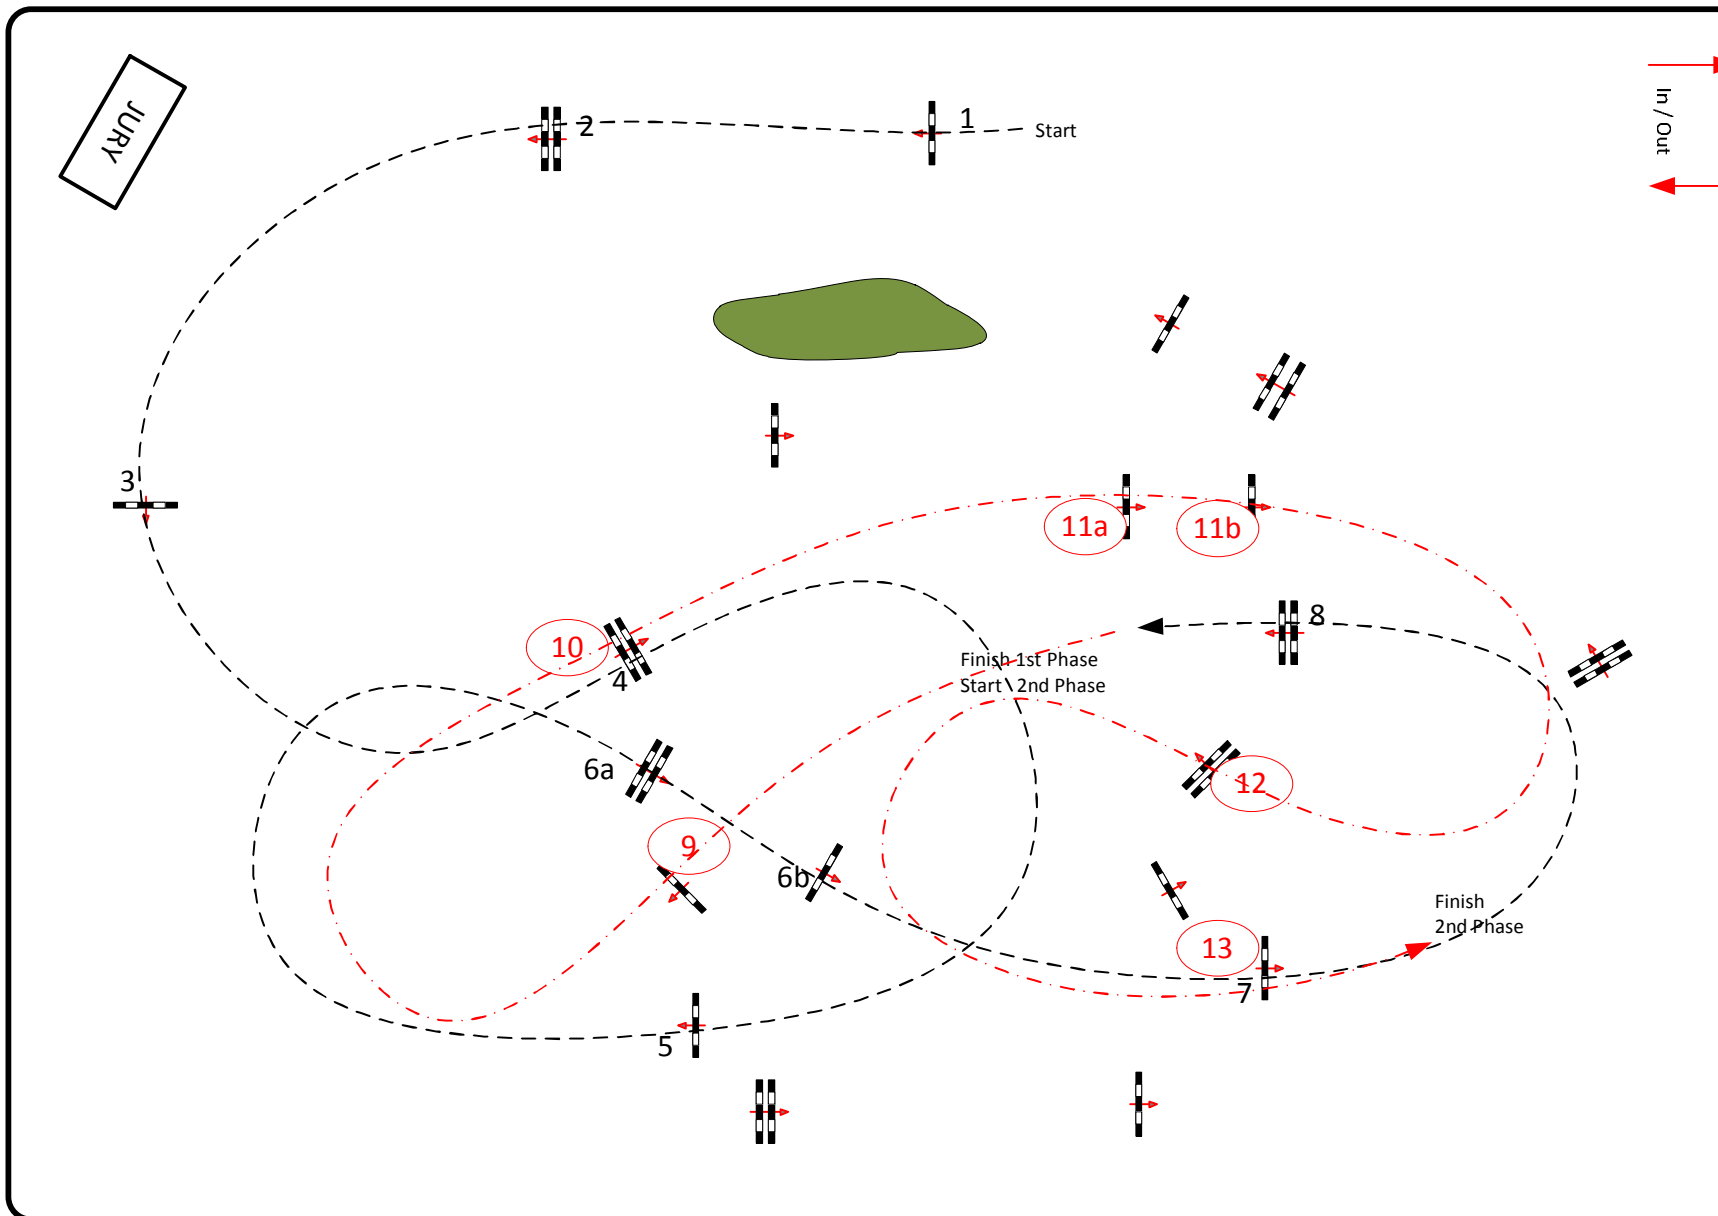

# \* CSI YH LUMMEN

Course Designer  
Marc Vygh  
Dominique Dengis  
René Van den Broeck

Class No.: E1

CSI \* 1.20

Competition in two Phases

donderdag 14 april 2016

Start: 0:00

Table: A  
National RG:  
FEI RG / Art. 274.5.3  
Height: 1,20 m

Speed: 350 m/min

Length: 360 m  
Time allowed: 62 sec  
Time limit: 124 sec

Obstacles: 1 to 8  
Efforts:  
Penalty sec  
Closed combination:

2nd Phase:

9 to 13  
Length: 260 m  
Time allowed: 45 sec  
Time limit: 90 sec

2nd Jump-off:

Length: 0 m  
Time allowed: 0 sec  
Time limit: 0 sec