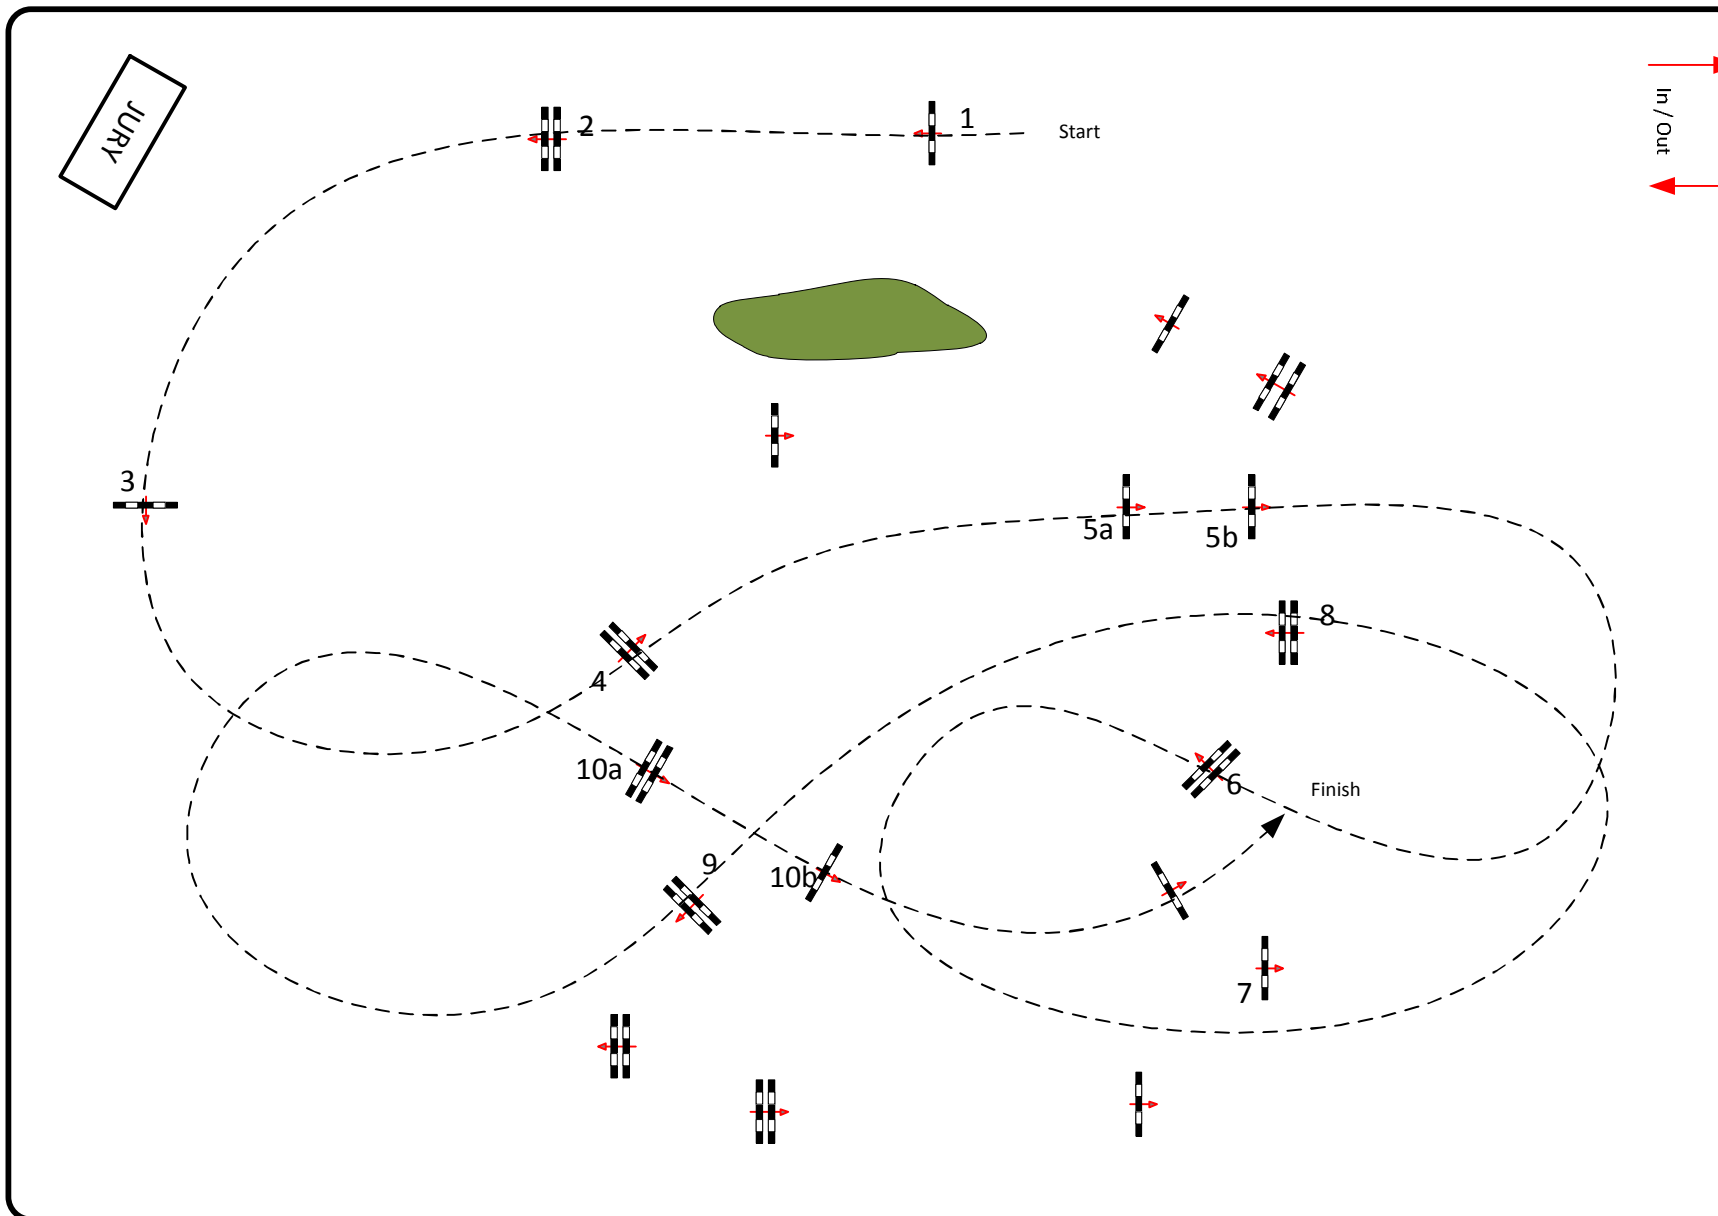

* CSI YH LUMMEN

Course Designer
Marc Vygh
Dominique Dengis
René Van den Broeck

→	Class No.: IV
In/Out	CSI * years
←	Clear Round
	donderdag 14 april 2016
	Start: 0:00
	Table: A
	National RG:
	FEI RG / Art. 238.1.1
	Height: 1,10 m
Speed:	350 m/min
Length:	520 m
Time allowed:	90 sec
Time limit:	180 sec
Obstacles:	11
Efforts:	13
Penalty sec	
Closed combination:	
1st Jump-off:	
Length:	0 m
Time allowed:	0 sec
Time limit:	0 sec
2nd Jump-off:	
Length:	0 m
Time allowed:	0 sec
Time limit:	0 sec