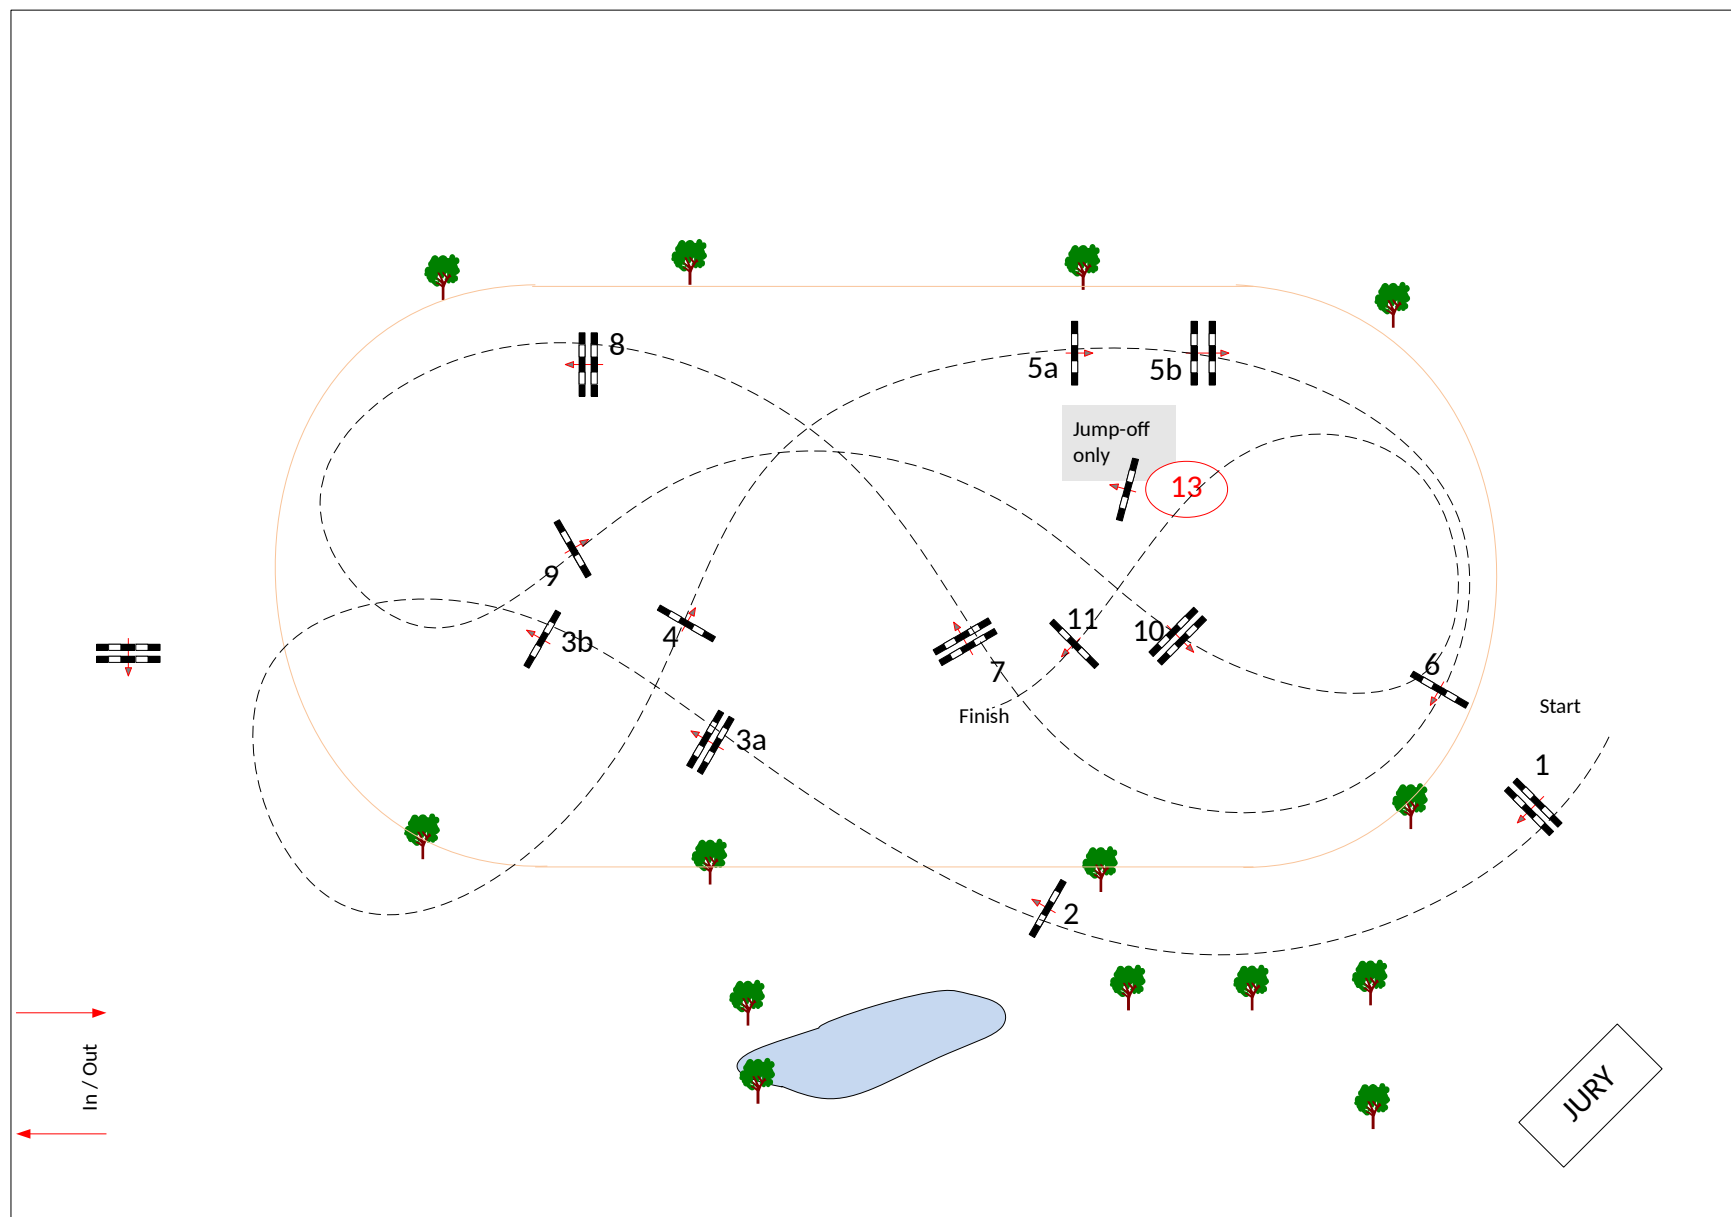

# CSI\*\*\* CSI\* CSI YH LUMMEN

Course Designer  
 Marc Vygh  
 Dominique Dengis  
 René Van den Broeck

Class No.: VII

CSI \* 5 years

Competition with one jump-off

04/16/16

Start: 04/16/16

Table: A  
 National RG:  
 FEI RG / Art. 238.2.2  
 Height: 1,10 m

Speed: 350 m/min

Length: 460.0000 m  
 Time allowed: 79.0000 sec  
 Time limit: 158.0000 sec

Obstacles: 11  
 Efforts: 13  
 Penalty sec  
 Closed combination:

1st Jump-off:  
13-8-4-10-11-5ab  
 Length: 280 m  
 Time allowed: 48.0000 sec  
 Time limit: 96.0000 sec

2nd Jump-off:  
 Length: 0 m  
 Time allowed: 0.0000 sec  
 Time limit: 0.0000 sec