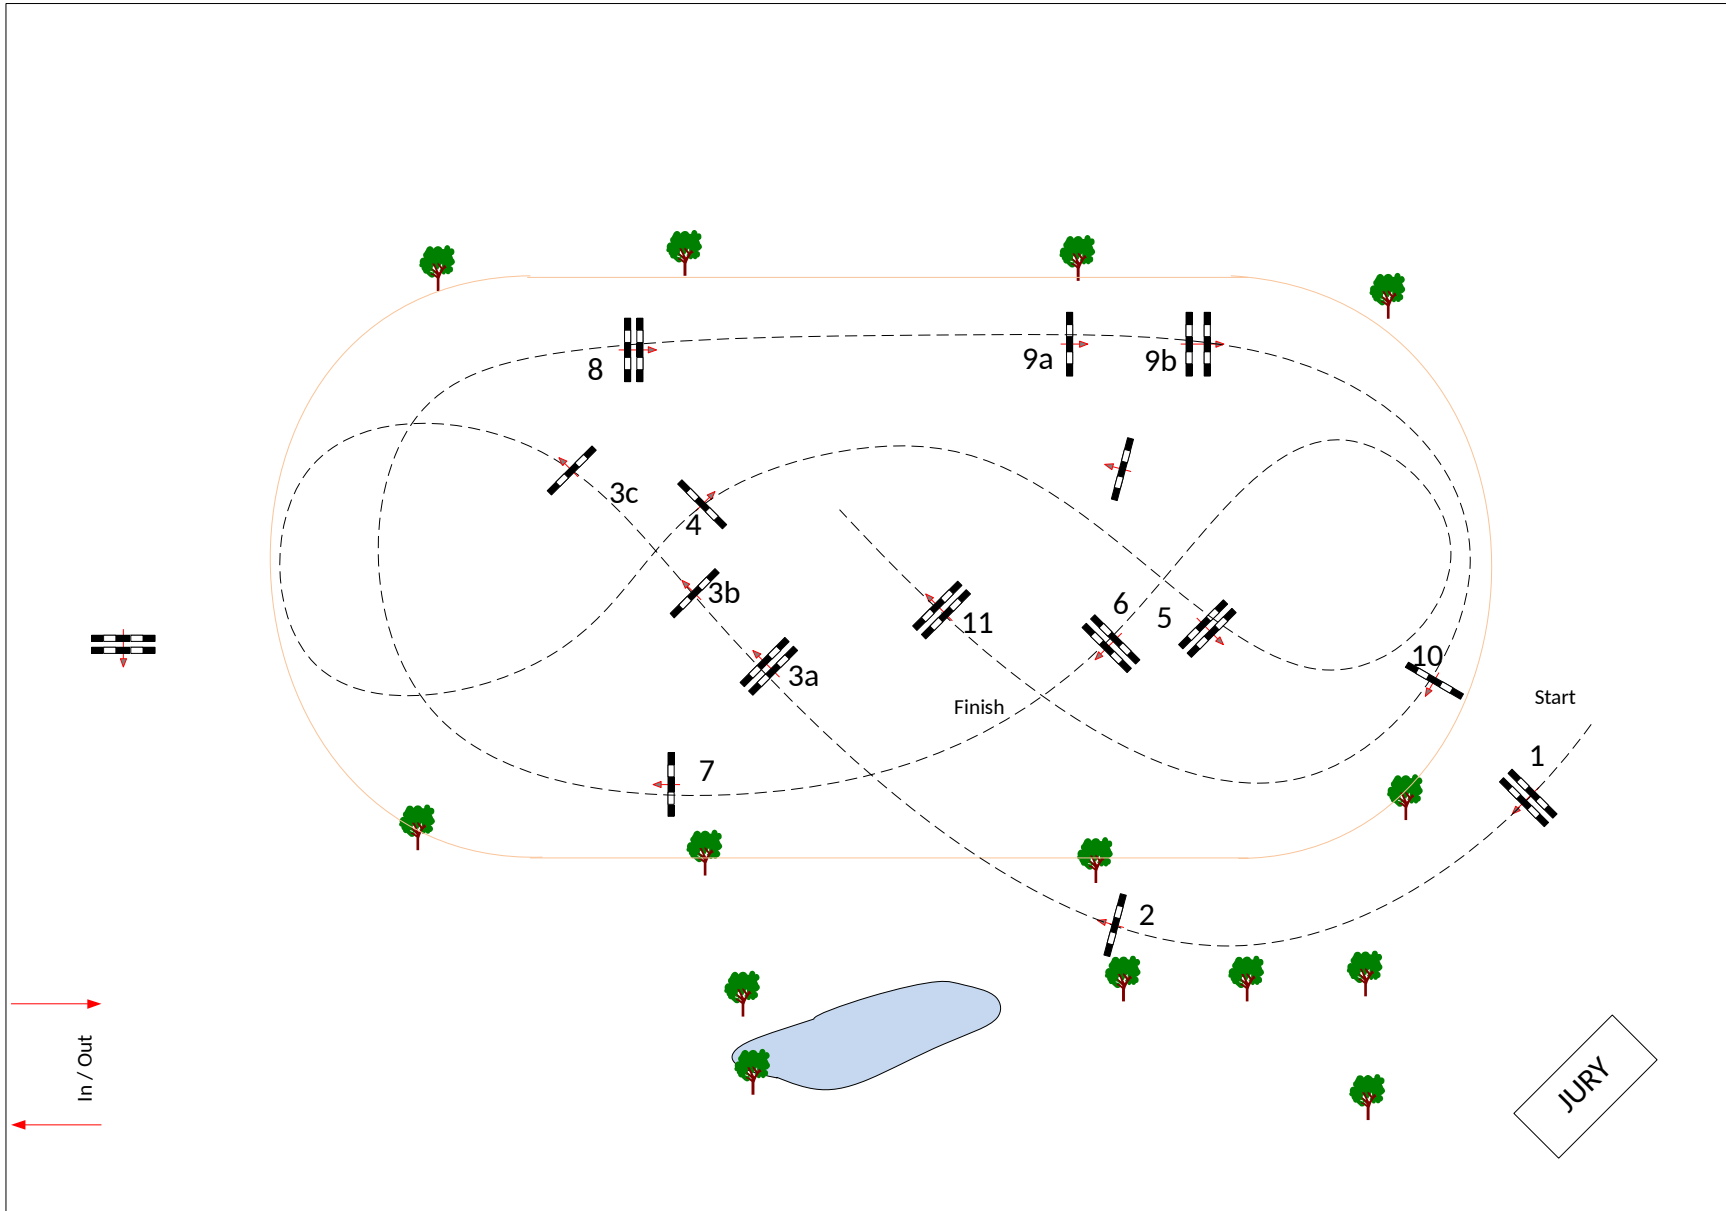

# CSI\*\*\* CSI\* CSI YH LUMMEN

Course Designer  
 Marc Vygh  
 Dominique Dengis  
 René Van den Broeck

Class No.: VIII

CSI \* 6 years

Competition with one jump-off

04/16/16

Start: 04/16/16

Table: A  
 National RG:  
 FEI RG / Art. 238.2.2  
 Height: 1,20 m

Speed: 350 m/min

Length: 450.0000 m  
 Time allowed: 78.0000 sec  
 Time limit: 156.0000 sec

Obstacles: 11  
 Efforts: 14  
 Penalty sec  
 Closed combination:

1st Jump-off:  
8-3c-4-5-6-9ab

Length: m  
 Time allowed: 54.0000 sec  
 Time limit: 108.0000 sec

2nd Jump-off:

Length: 0 m  
 Time allowed: 0.0000 sec  
 Time limit: 0.0000 sec