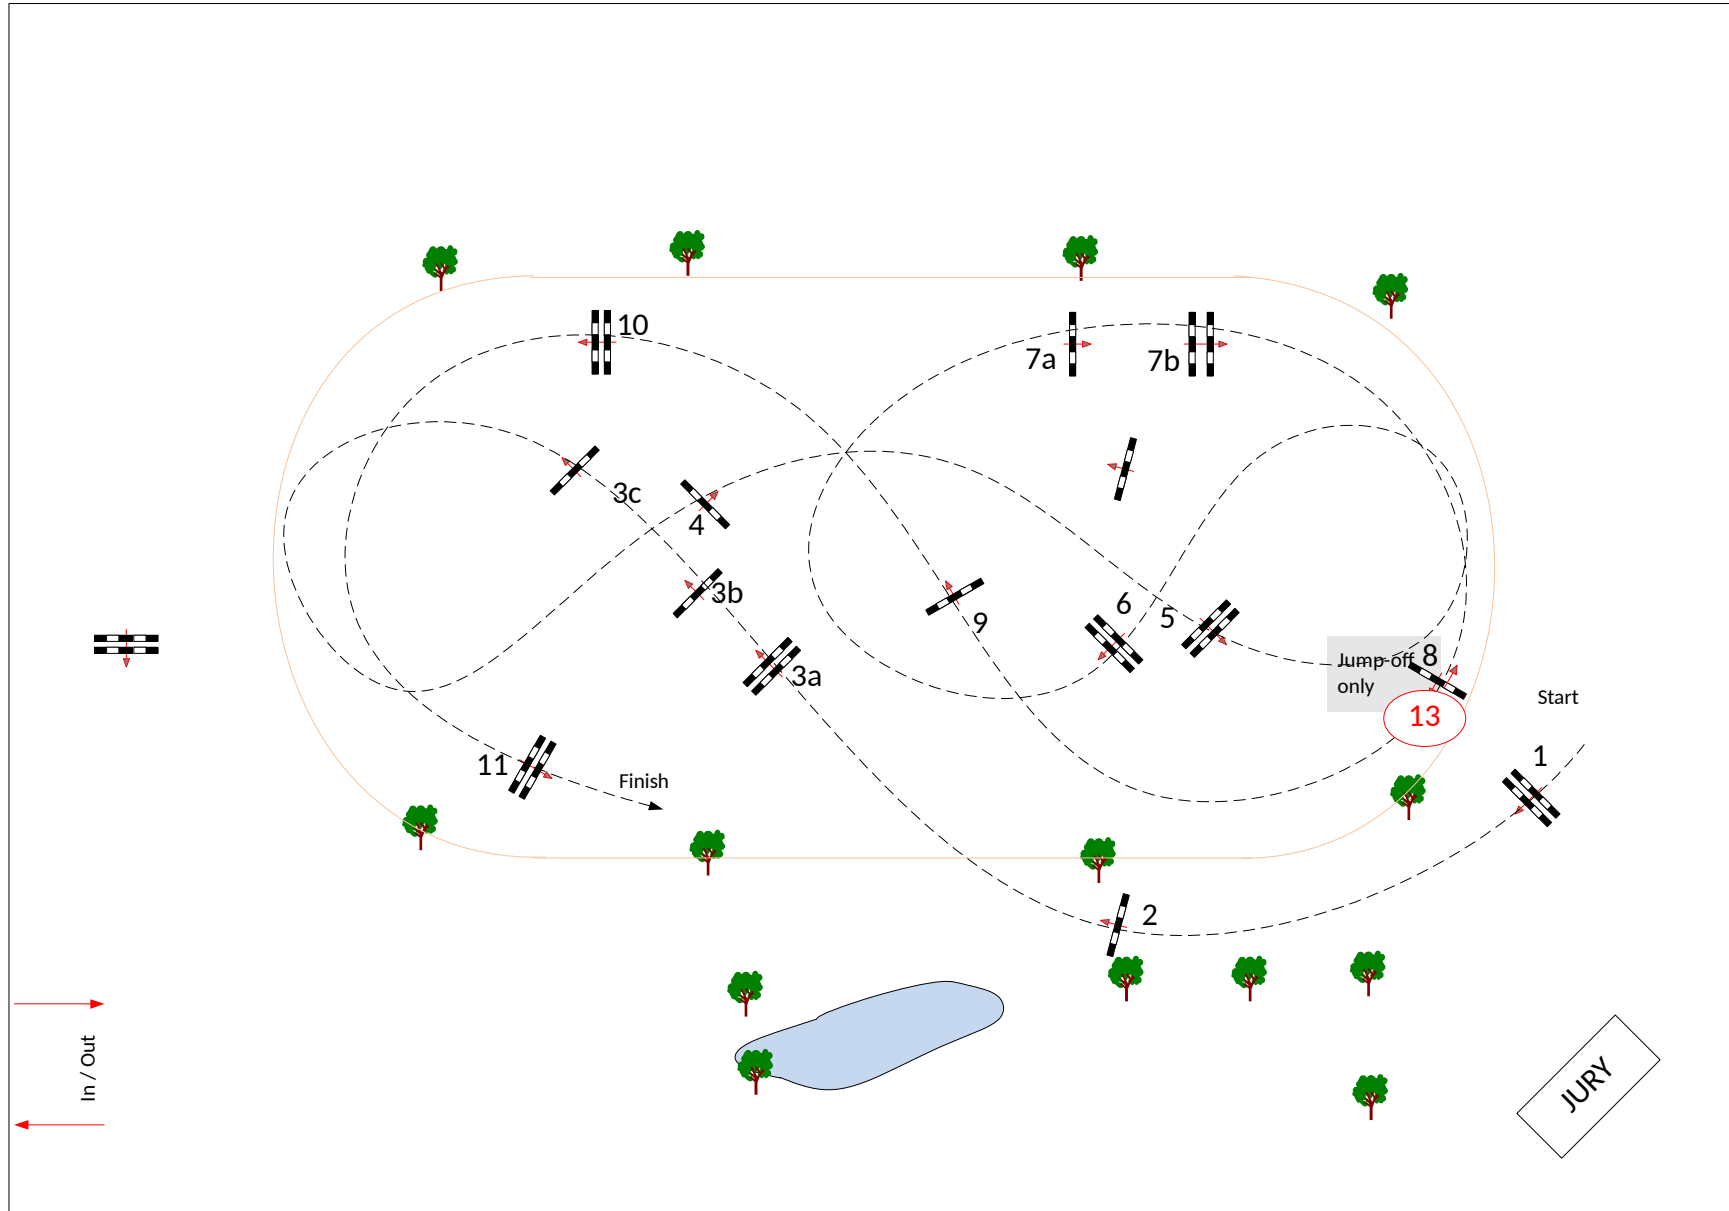

CSI*** CSI* CSI YH LUMMEN

Course Designer
 Marc Vygh
 Dominique Dengis
 René Van den Broeck

Class No.: VIIIb

CSI * 6 years

Competition with one jump-off

04/16/16

Start: 04/16/16

Table: A
 National RG:
 FEI RG / Art. 238.2.2
 Height: 1,20 m

Speed: 350 m/min

Length: 450.0000 m
 Time allowed: 78.0000 sec
 Time limit: 156.0000 sec

Obstacles: 11
 Efforts: 14
 Penalty sec
 Closed combination:

1st Jump-off:
7b-9-10-4-3ab-11-13

Length: m
 Time allowed: 59.0000 sec
 Time limit: 118.0000 sec

2nd Jump-off:

Length: 0 m
 Time allowed: 0.0000 sec
 Time limit: 0.0000 sec