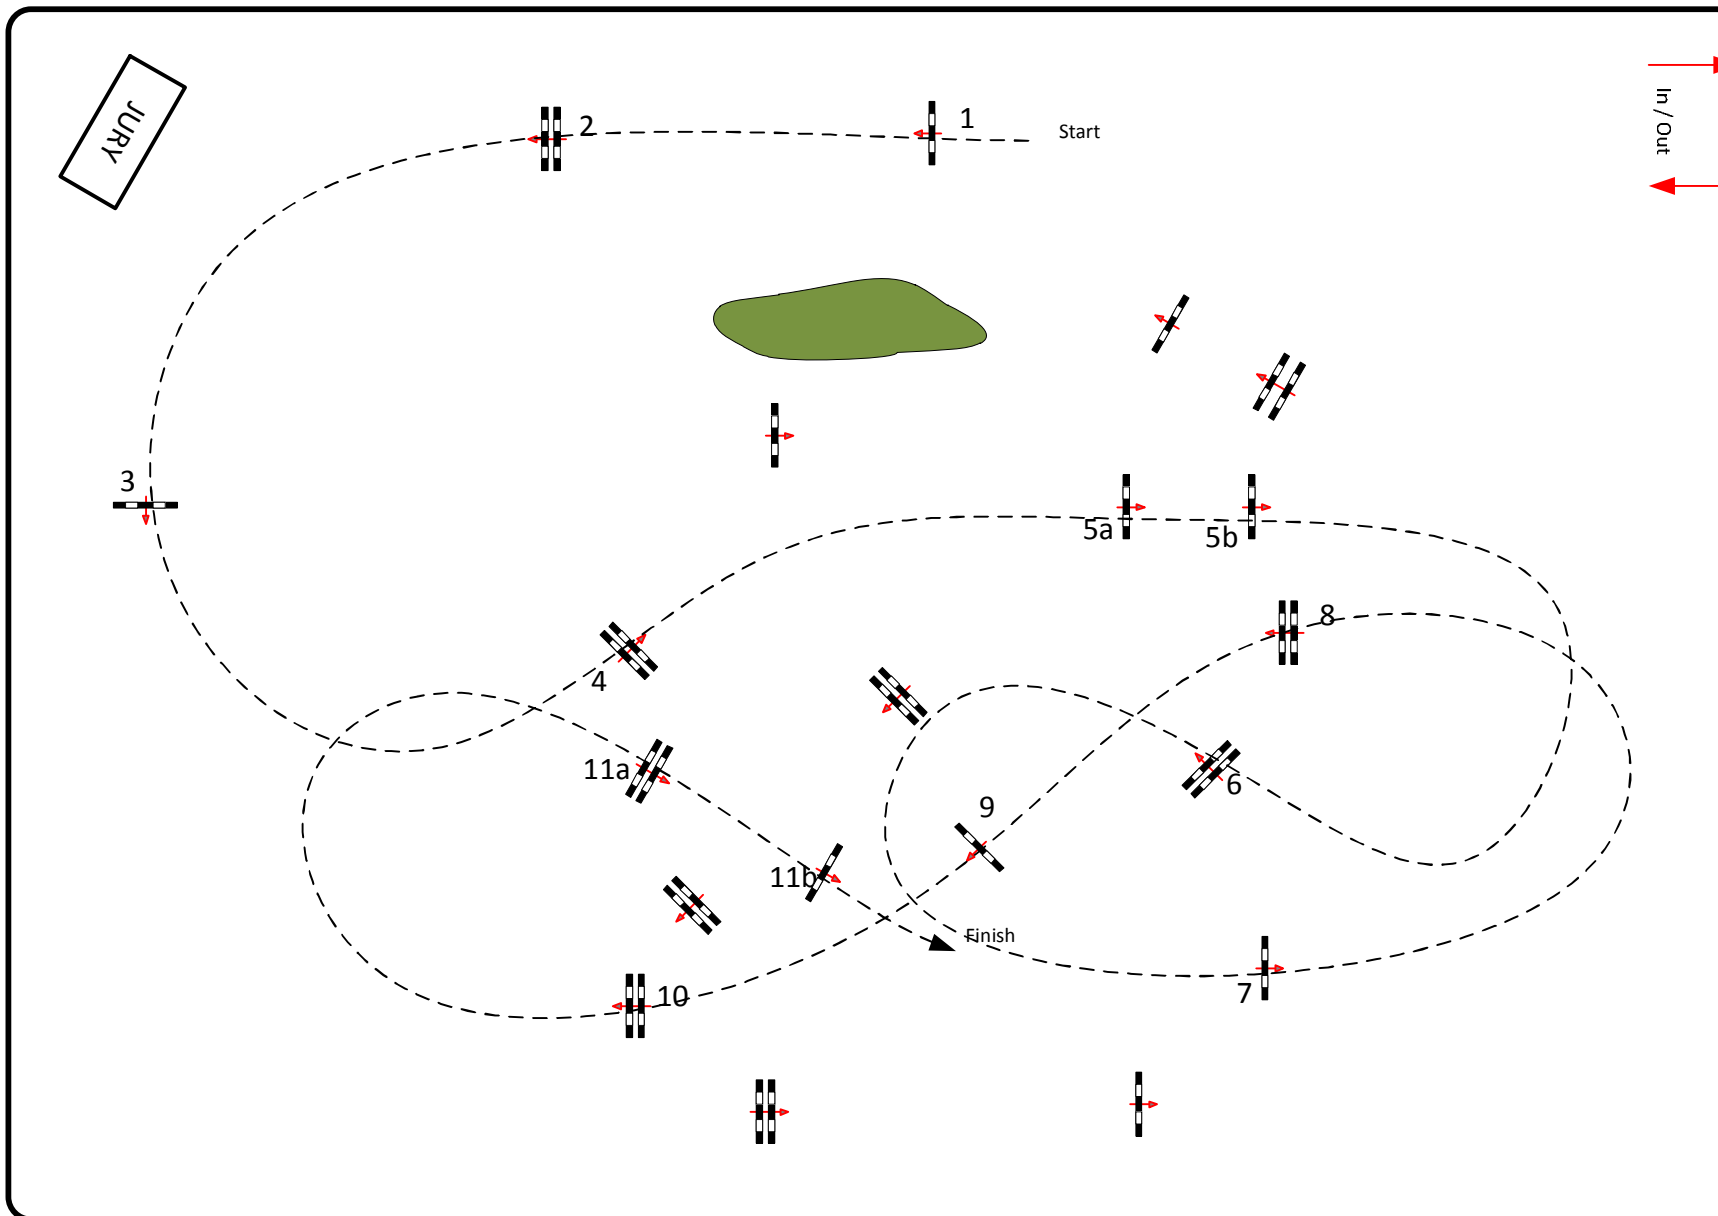

* CSI YH LUMMEN

Course Designer
Marc Vygh
Dominique Dengis
René Van den Broeck

→ Class No.: Va
In/Out
← CSI * 6 years
Competition against the clock
donderdag 14 april 2016

Start: 0:00

Table: A
National RG:
FEI RG / Art. 238.2.1
Height: 1,20 m

Speed: 350 m/min

Length: 490 m
Time allowed: 84 sec
Time limit: 168 sec

Obstacles: 11
Efforts: 13
Penalty sec
Closed combination:

1st Jump-off:

Length: 0 m
Time allowed: 0 sec
Time limit: 0 sec

2nd Jump-off:

Length: 0 m
Time allowed: 0 sec
Time limit: 0 sec