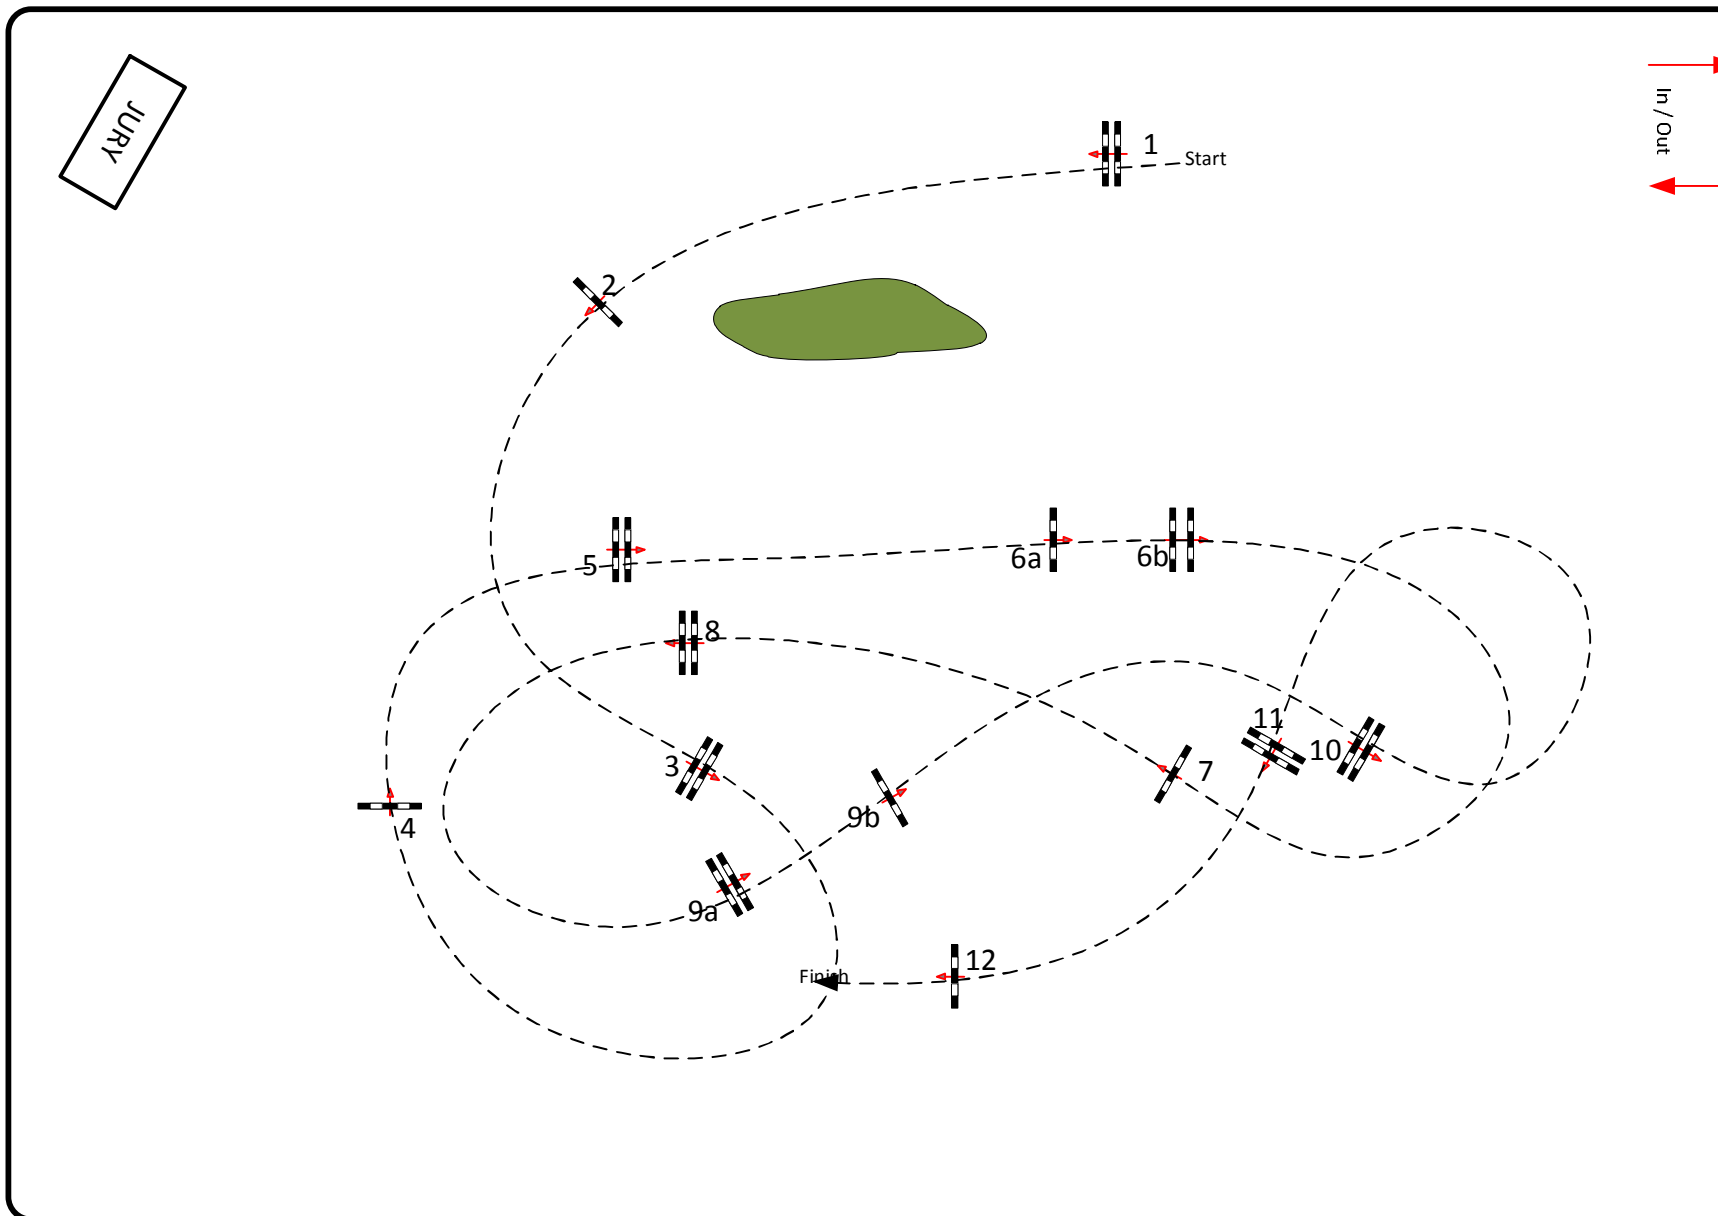

* CSI YH LUMMEN

Course Designer
Marc Vygh
Dominique Dengis
René Van den Broeck

→	Class No.: 1A
In / Out	CSI *** 1.30
←	Competition against the clock
	woensdag 13 april 2016
	Start: 0:00
	Table: A
	National RG:
	FEI RG / Art. 238.2.1
	Height: 1,30 m
	Speed: 350 m/min
	Length: 480 m
	Time allowed: 83 sec
	Time limit: 166 sec
	Obstacles: 12
	Efforts: 14
	Penalty sec
	Closed combination:
	1st Jump-off:
	Length: 0 m
	Time allowed: 0 sec
	Time limit: 0 sec
	2nd Jump-off:
	Length: 0 m
	Time allowed: 0 sec
	Time limit: 0 sec