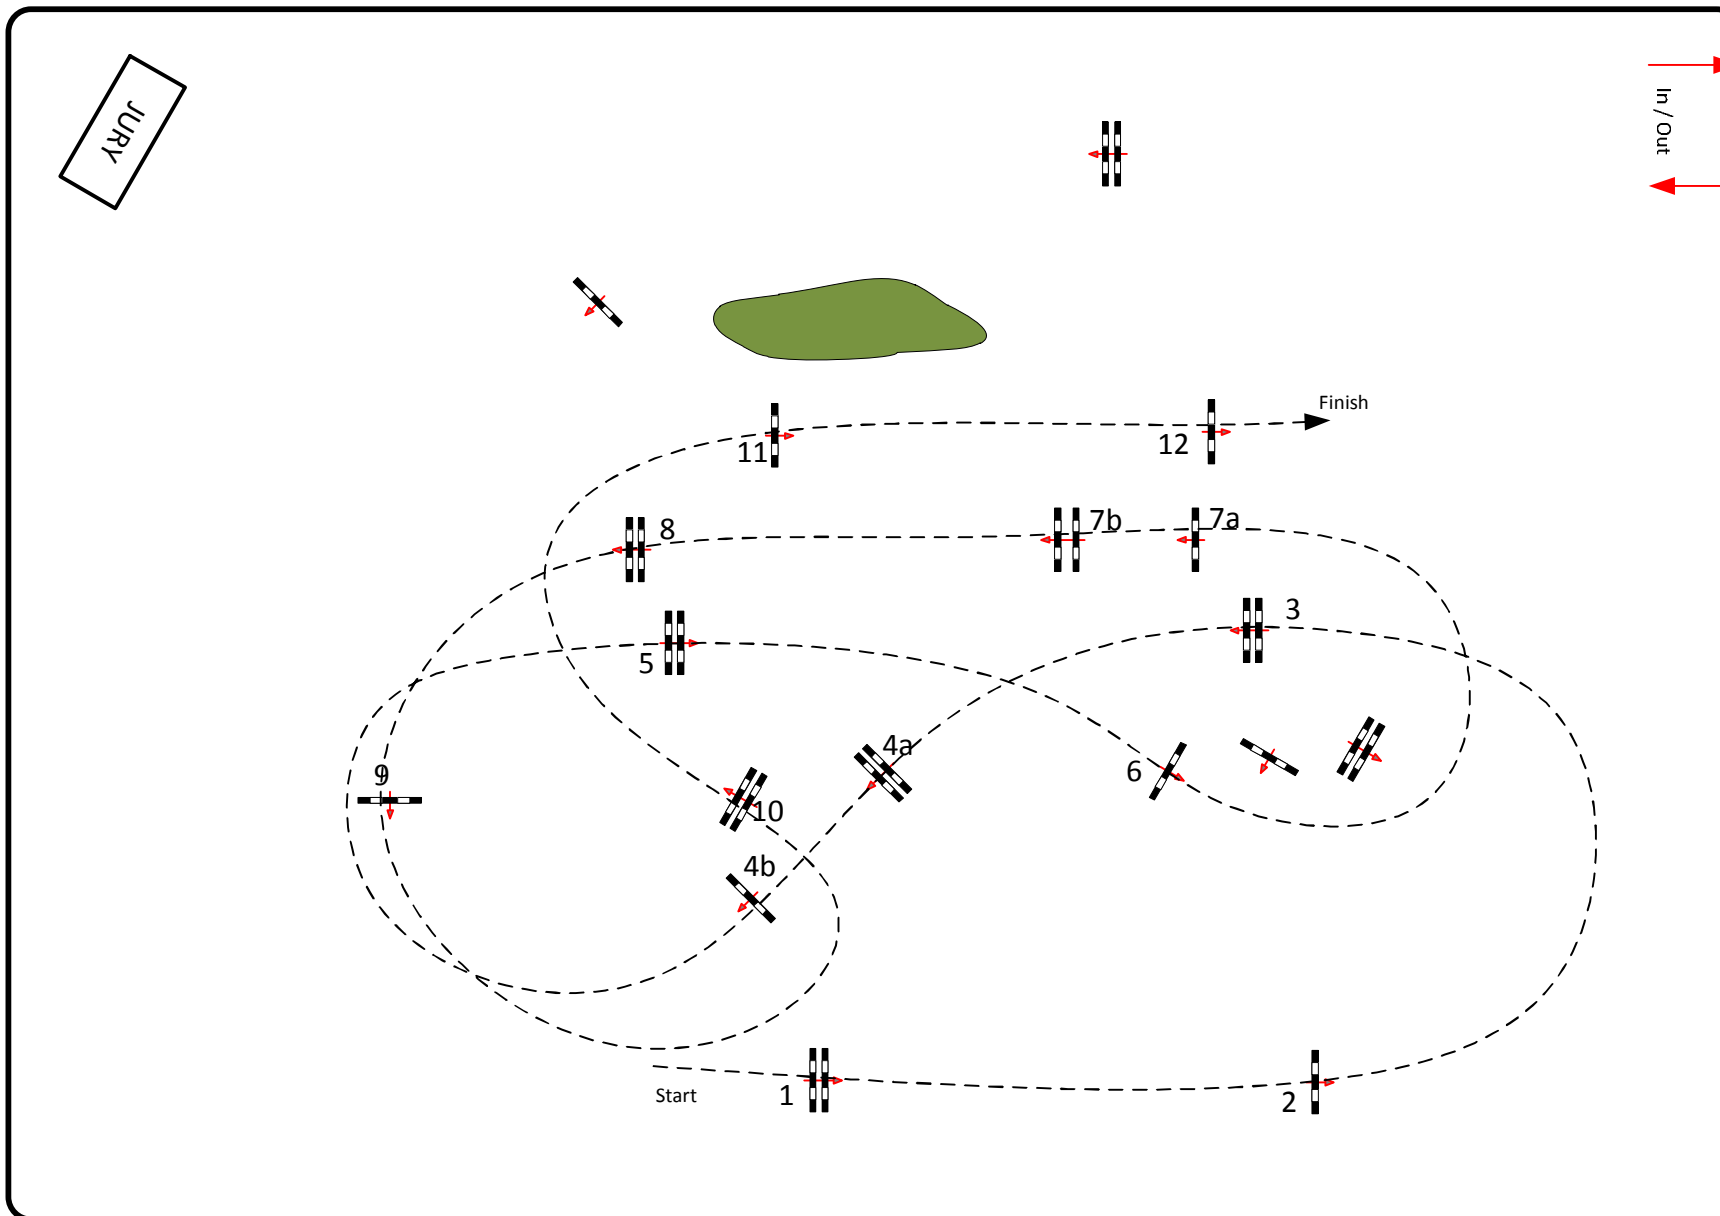

* CSI YH LUMMEN

Course Designer
Marc Vygh
Dominique Dengis
René Van den Broeck

→ Class No.: 1B
In/Out
← CSI *** 1.30
Competition against the clock
woensdag 13 april 2016

Start: 0:00
Table: A
National RG:
FEI RG / Art. 238.2.1
Height: 1,30 m

Speed: 350 m/min
Length: 500 m
Time allowed: 86 sec
Time limit: 172 sec

Obstacles: 12
Efforts: 14
Penalty sec
Closed combination:

1st Jump-off:
Length: 0 m
Time allowed: 0 sec
Time limit: 0 sec

2nd Jump-off:
Length: 0 m
Time allowed: 0 sec
Time limit: 0 sec