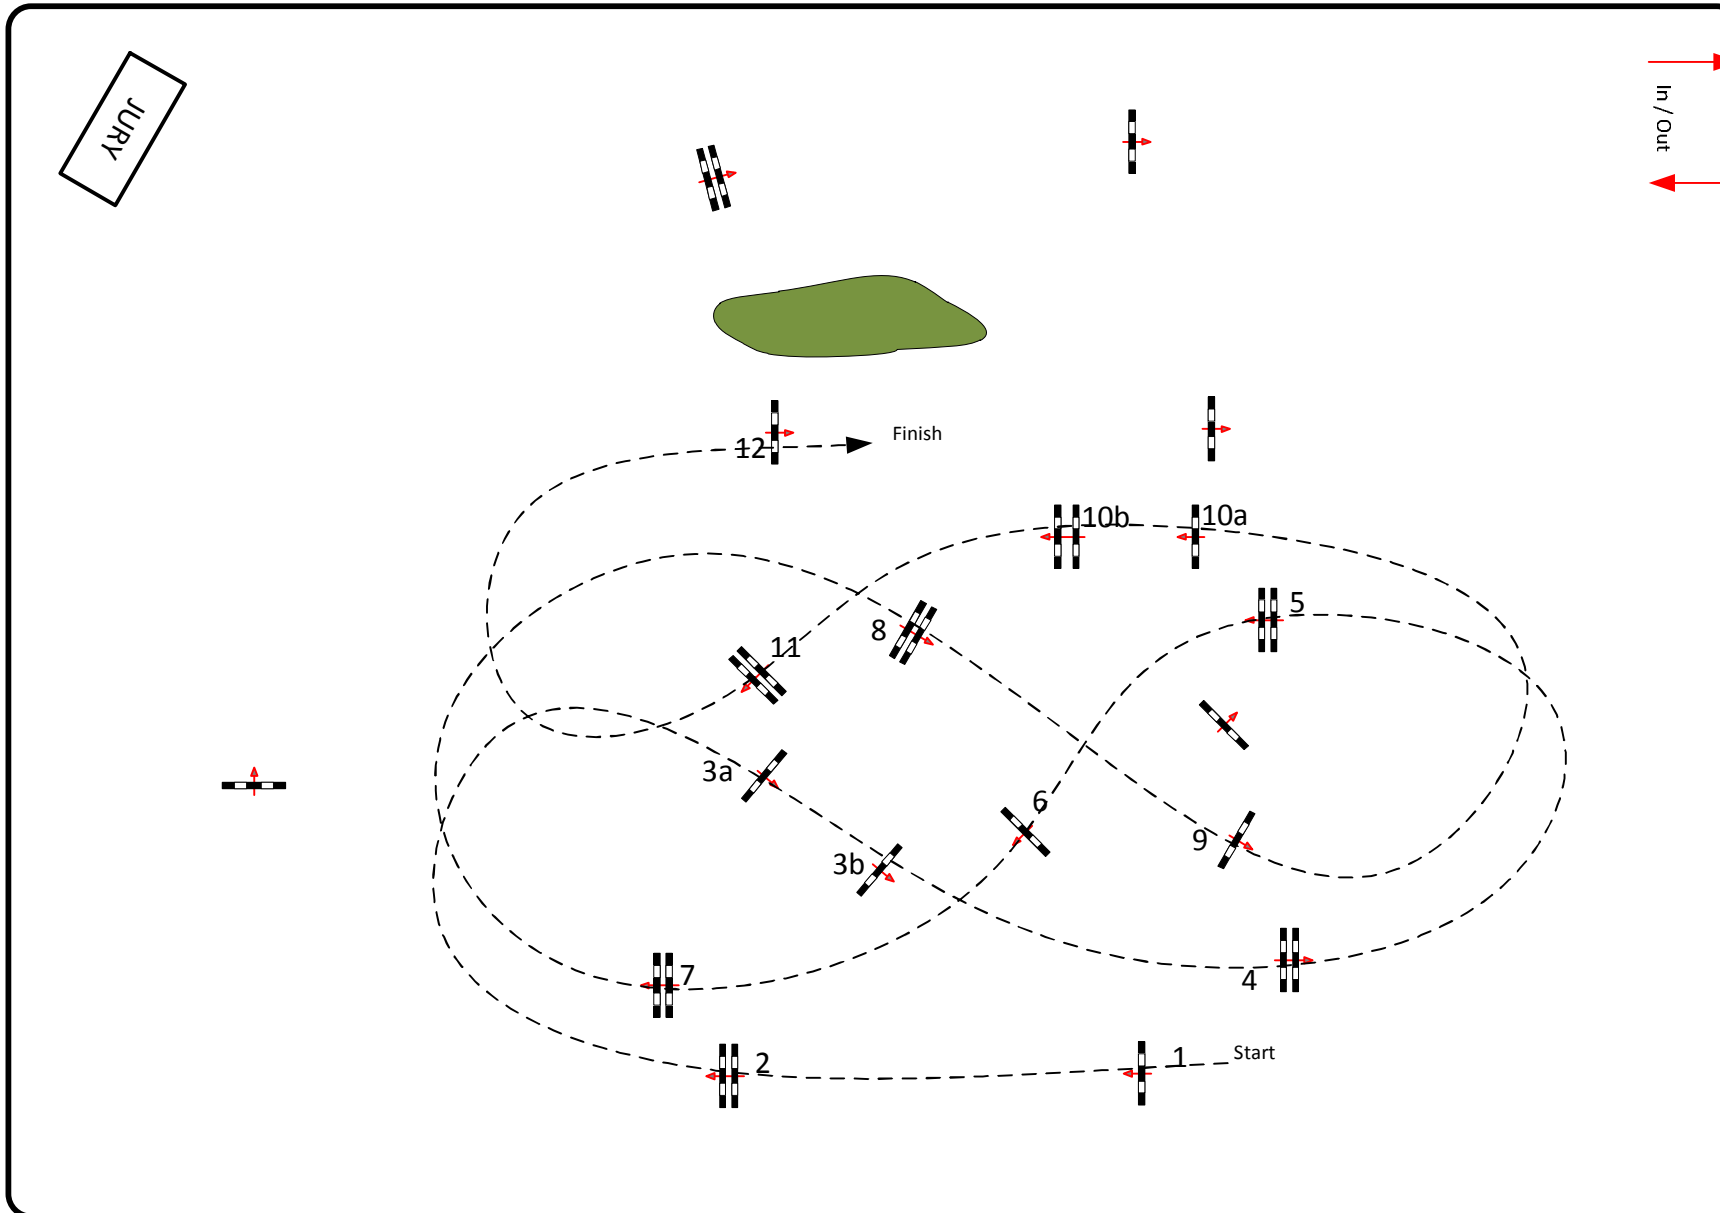

* CSI YH LUMMEN

Course Designer
Marc Vygh
Dominique Dengis
René Van den Broeck

→ Class No.: 2A
In/Out
← CSI *** 1.35
Competition against the clock
woensdag 13 april 2016

Start: 0:00

Table: A
National RG:
FEI RG / Art. 238.2.1
Height: 1,35 m

Speed: 350 m/min
Length: 480 m
Time allowed: 83 sec
Time limit: 166 sec

Obstacles: 12
Efforts: 14
Penalty sec
Closed combination:

1st Jump-off:
Length: 0 m
Time allowed: 0 sec
Time limit: 0 sec

2nd Jump-off:
Length: 0 m
Time allowed: 0 sec
Time limit: 0 sec