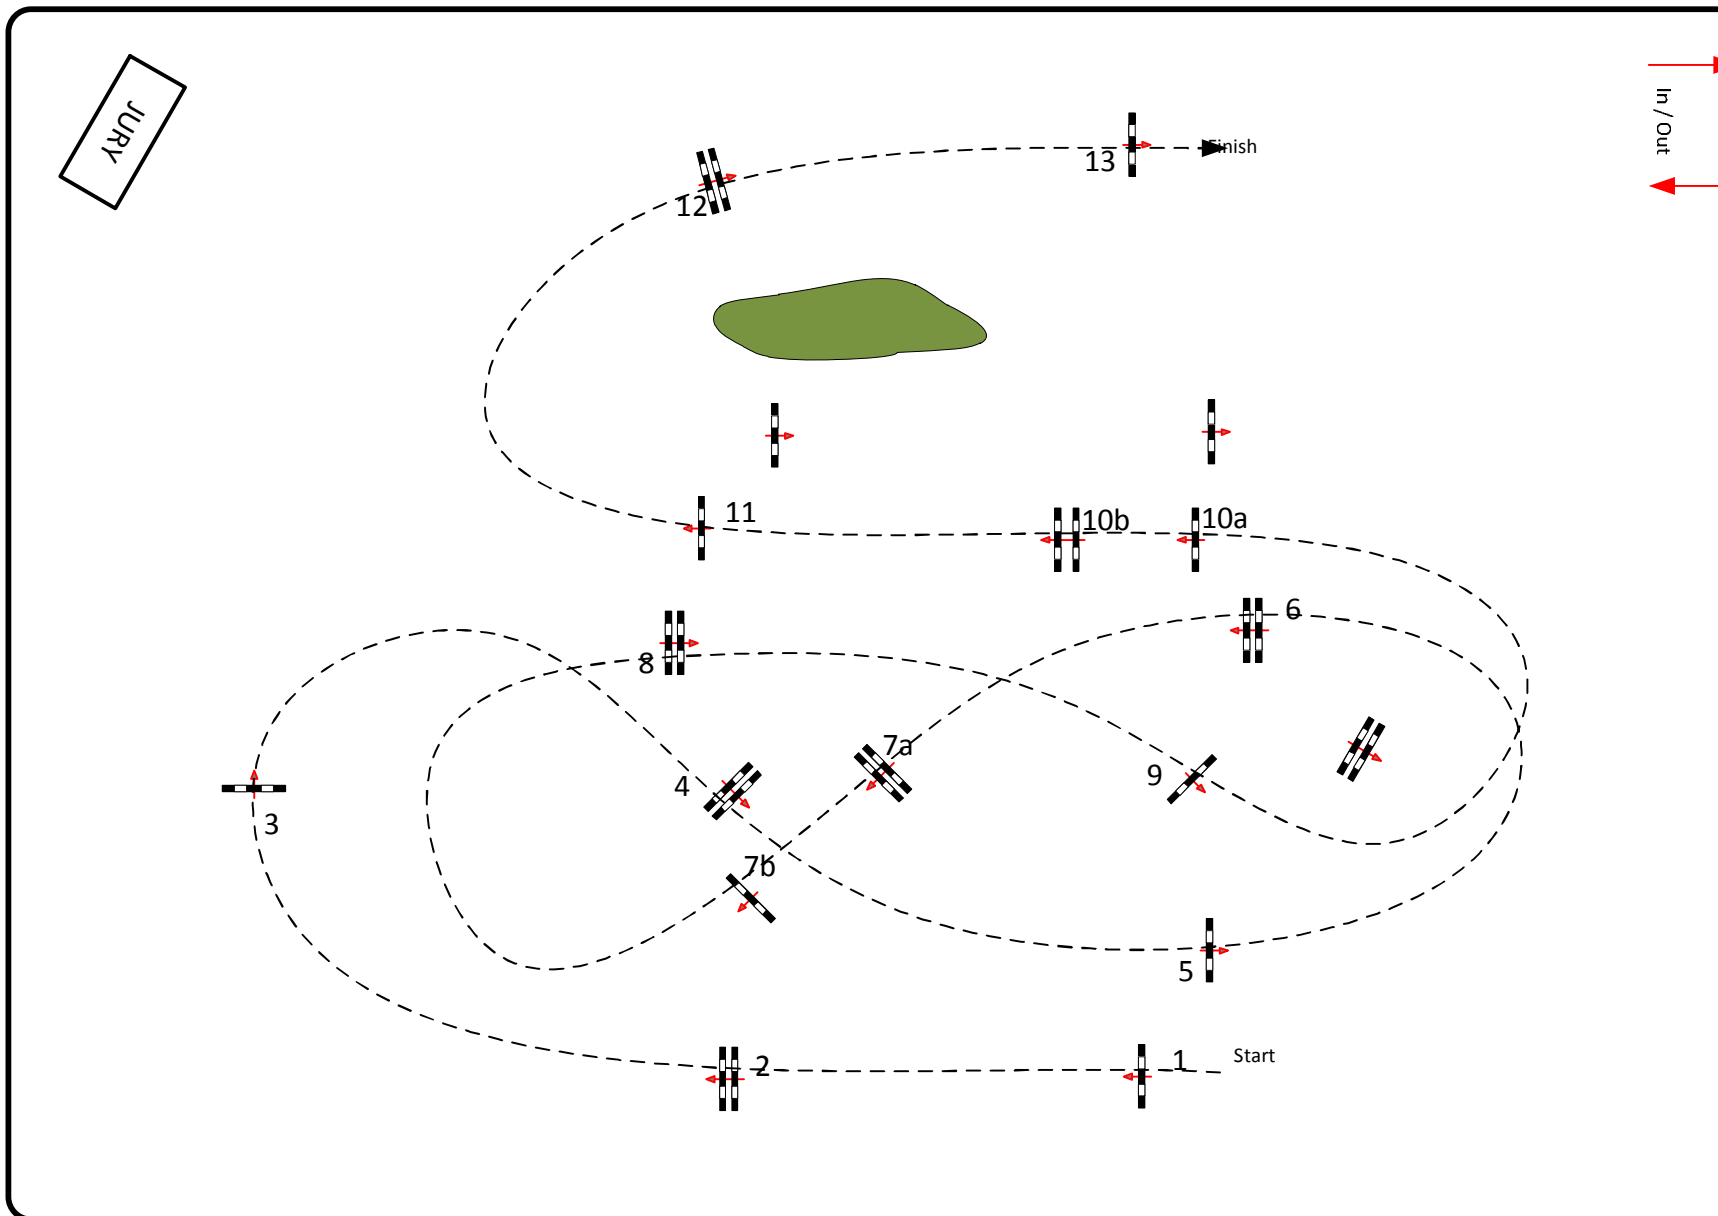

# \* CSI YH LUMMEN

Course Designer  
Marc Vygh  
Dominique Dengis  
René Van den Broeck

→	Class No.: 3
In / Out	CSI *** 1.40
←	Competition with one jump-off
	woensdag 13 april 2016
	Start: 0:00
	Table: A
	National RG:
	FEI RG / Art. 238.2.2
	Height: 1,40 m
	Speed: 350 m/min
	Length: 490 m
	Time allowed: 84 sec
	Time limit: 168 sec
	Obstacles: 12
	Efforts: 15
	Penalty sec
	Closed combination:
	1st Jump-off:
	<u>8-9-6-7ab-4-11-12</u>
	Length: 310 m
	Time allowed: 54 sec
	Time limit: 108 sec
	2nd Jump-off:
	Length: 0 m
	Time allowed: 0 sec
	Time limit: 0 sec