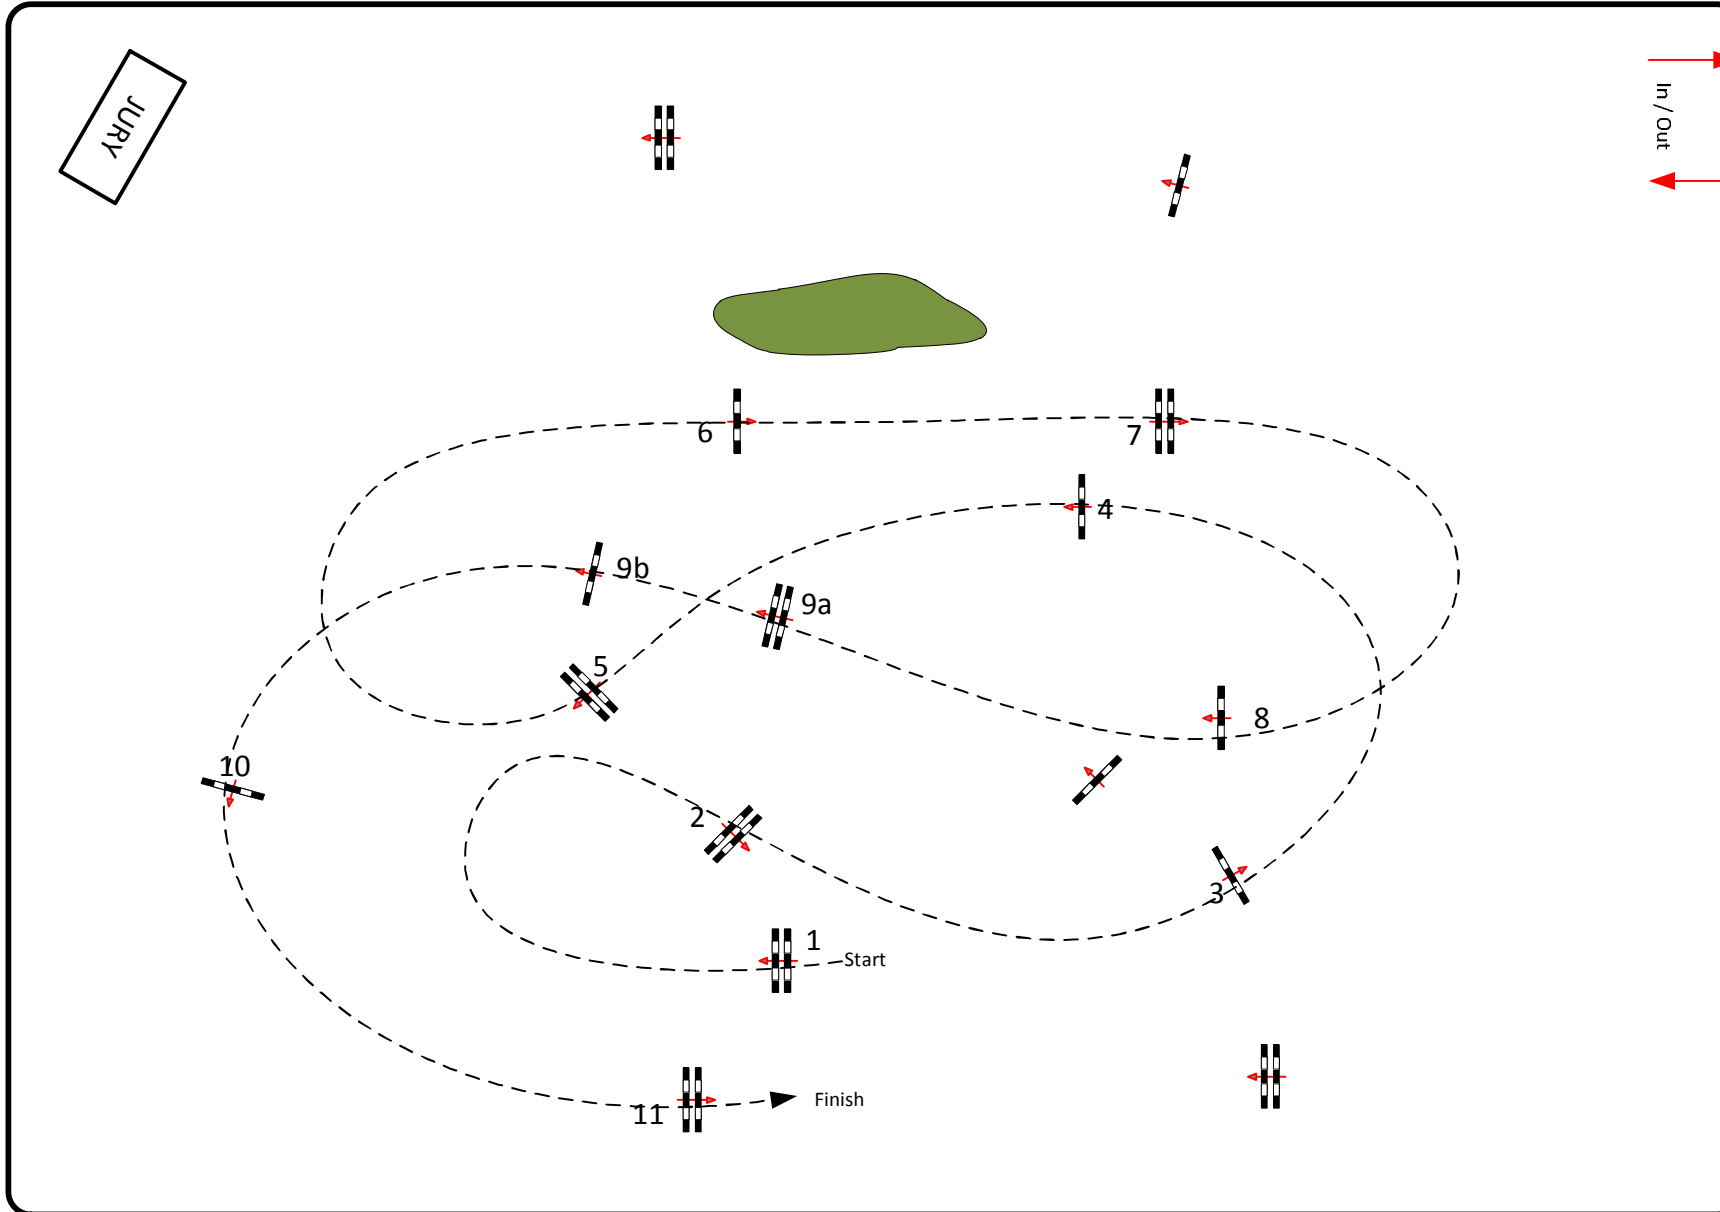

* CSI YH LUMMEN

Course Designer
Marc Vygh
Dominique Dengis
René Van den Broeck

→ In / Out ←
Class No.: A
CSI * 1.10
Competition against the clock
dinsdag 12 april 2016

Start: 0:00
Table: A
National RG:
FEI RG / Art. 238.2.1
Height: 1,10 m

Speed: 350 m/min
Length: 420 m
Time allowed: 72 sec
Time limit: 144 sec

Obstacles: 11
Efforts: 12
Penalty sec
Closed combination:

1st Jump-off:
Length: 0 m
Time allowed: 0 sec
Time limit: 0 sec

2nd Jump-off:
Length: 0 m
Time allowed: 0 sec
Time limit: 0 sec