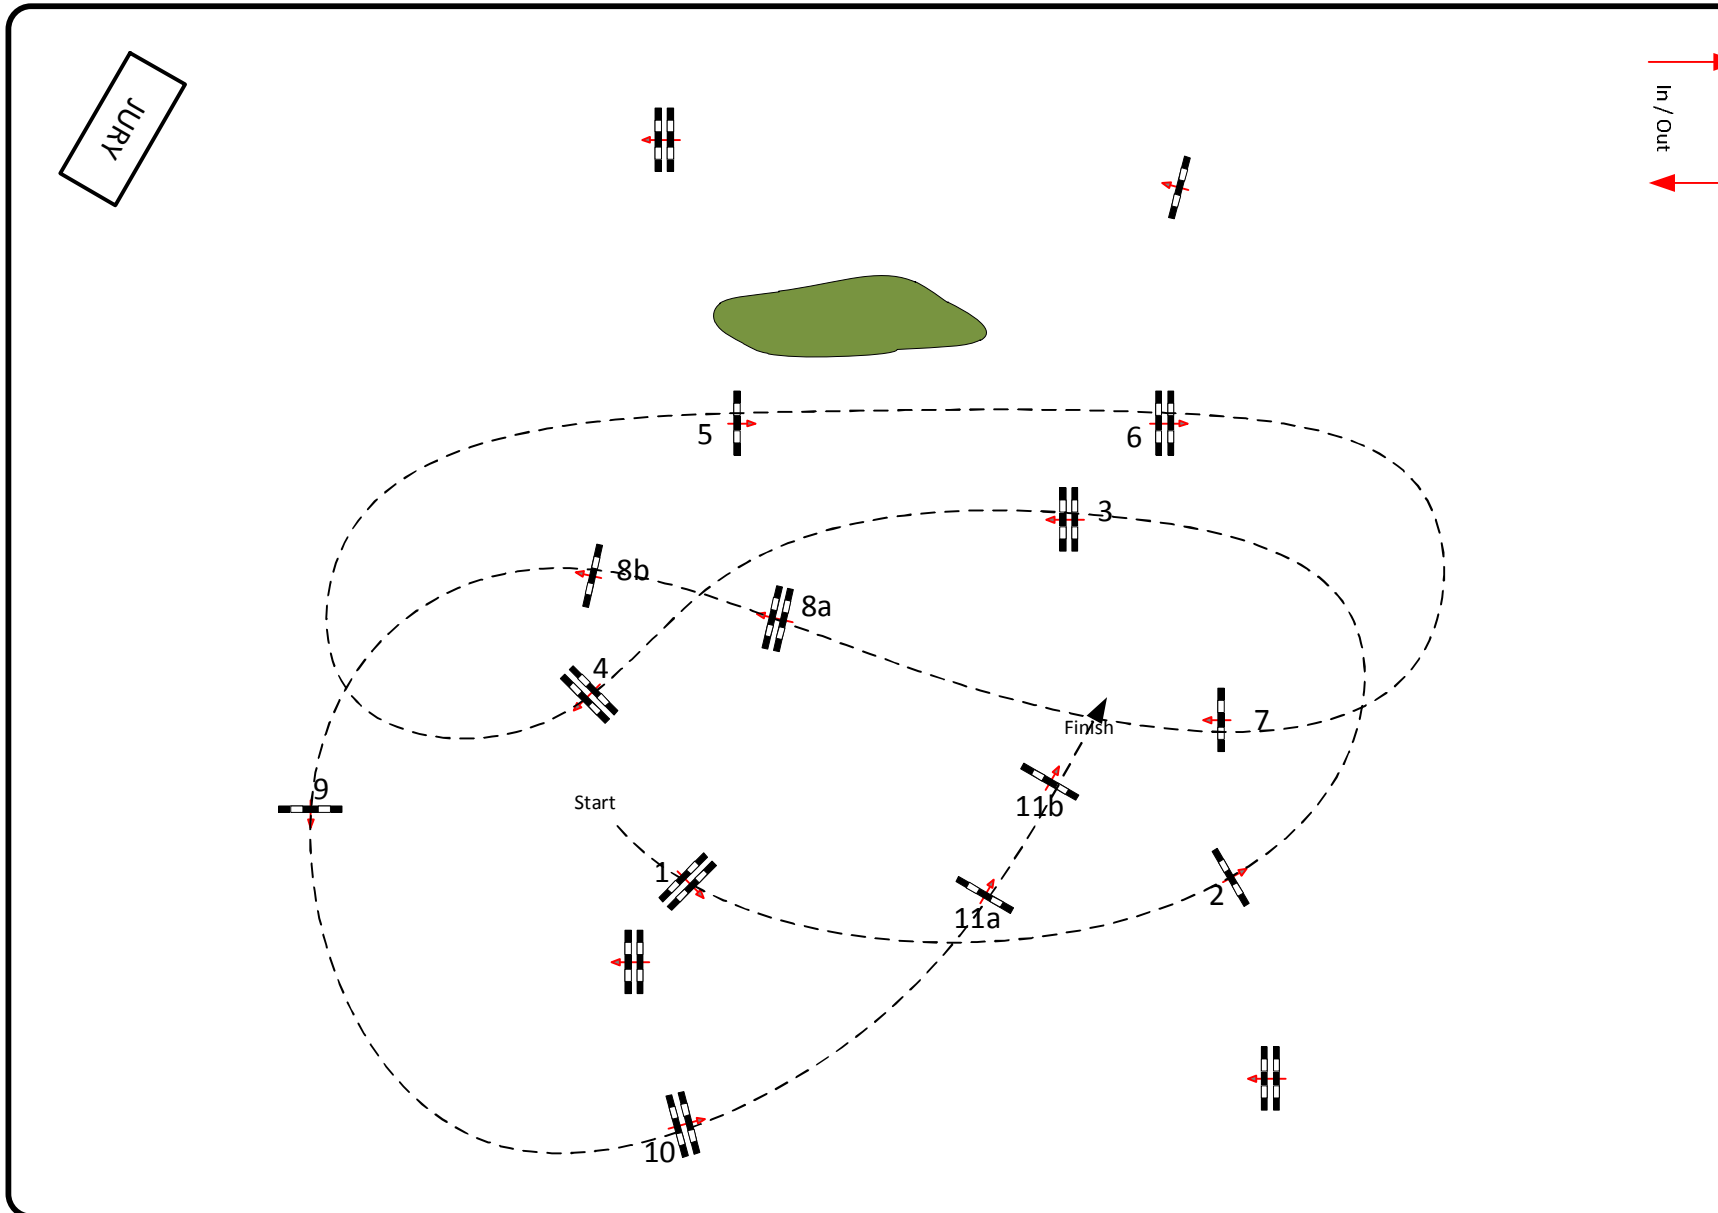

* CSI YH LUMMEN

Course Designer
Marc Vygh
Dominique Dengis
René Van den Broeck

→ In / Out ←
Class No.: B2
CSI * 1.20
Competition against the clock
dinsdag 12 april 2016

Start: 0:00
Table: A
National RG:
FEI RG / Art. 238.2.1
Height: 1,20 m

Speed: 350 m/min
Length: 420 m
Time allowed: 72 sec
Time limit: 144 sec

Obstacles: 11
Efforts: 13
Penalty sec
Closed combination:

1st Jump-off:
Length: 0 m
Time allowed: 0 sec
Time limit: 0 sec

2nd Jump-off:
Length: 0 m
Time allowed: 0 sec
Time limit: 0 sec