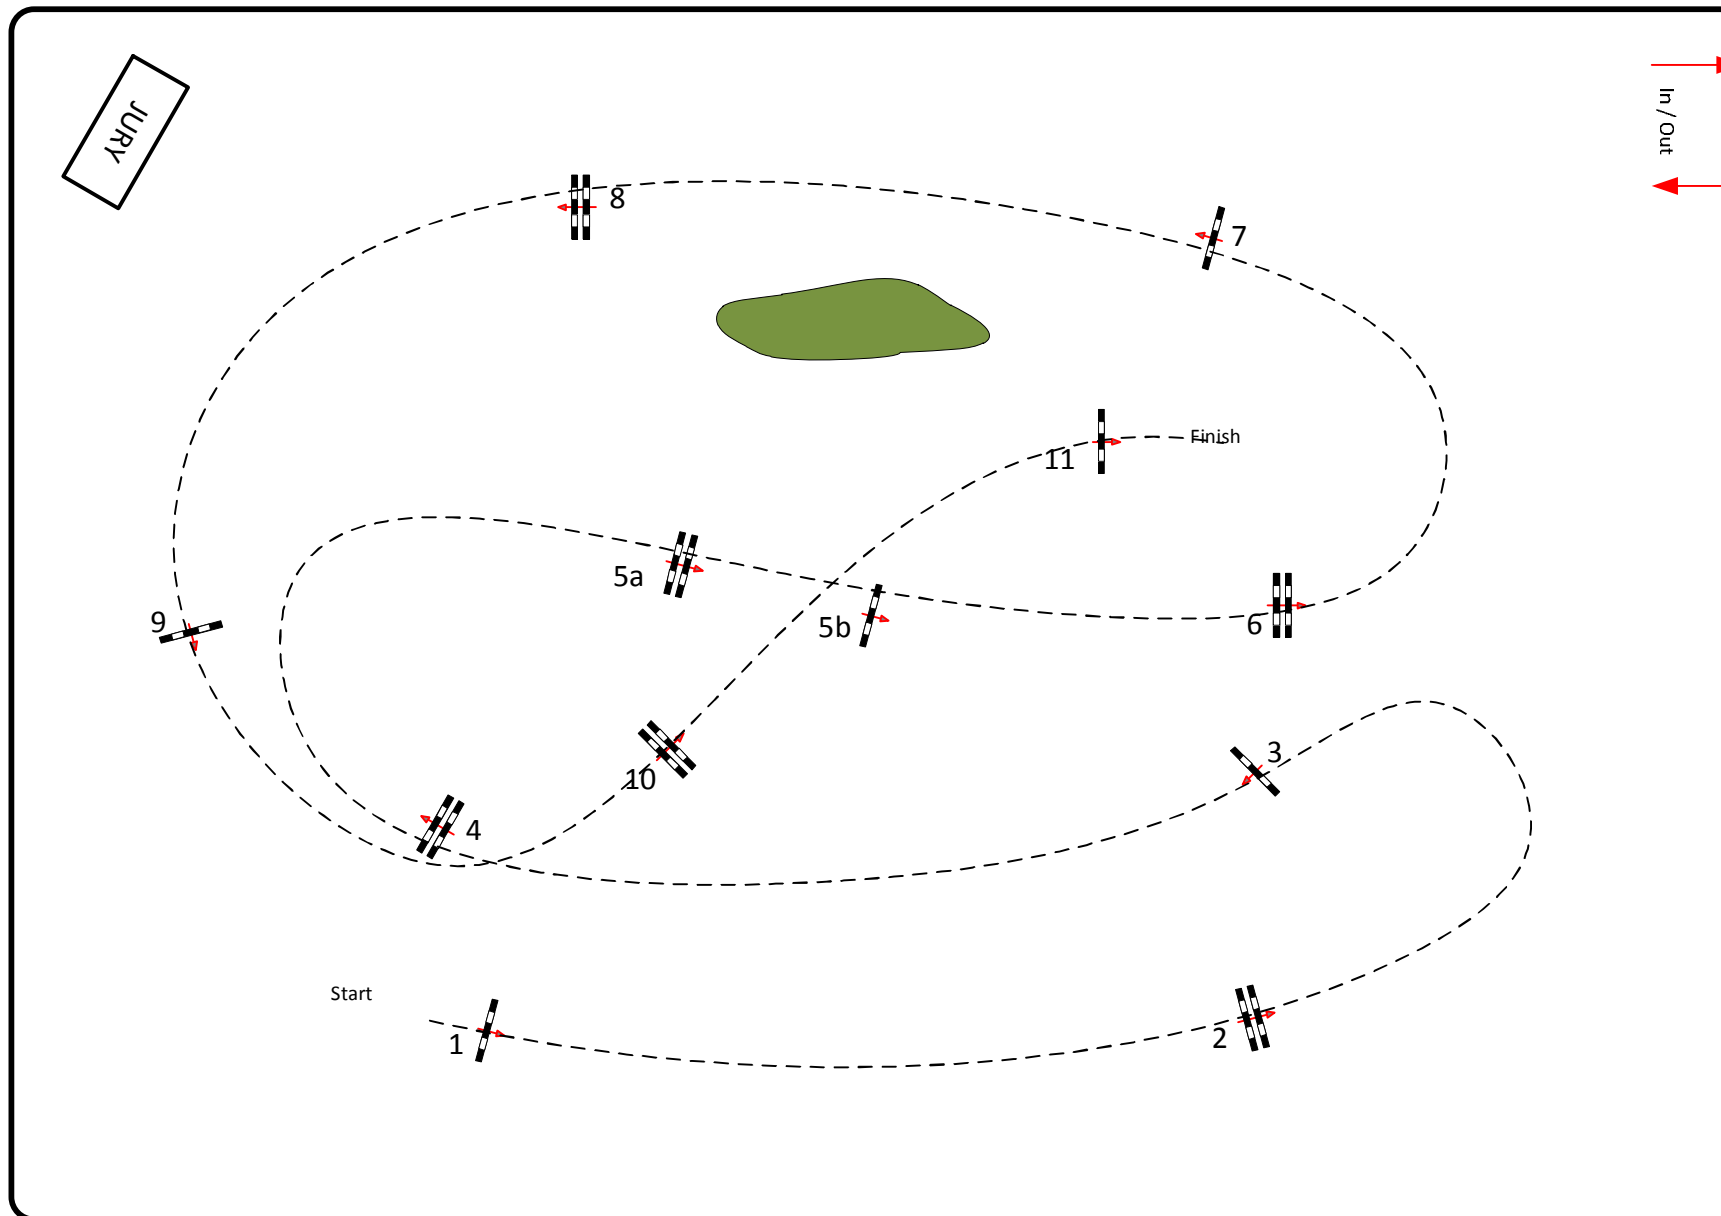

* CSI YH LUMMEN

Course Designer
Marc Vygh
Dominique Dengis
René Van den Broeck

→ Class No.: I
→ In / Out
← 5 - Years
← Clear Round
 dinsdag 12 april 2016
 Start: 0:00
 Table: A
 National RG:
 FEI RG / Art. 238.2.1
 Height: 1,10 m
 Speed: 350 m/min
 Length: 510 m
 Time allowed: 88 sec
 Time limit: 176 sec
 Obstacles: 11
 Efforts: 12
 Penalty sec
 Closed combination:
 1st Jump-off:
 Length: 0 m
 Time allowed: 0 sec
 Time limit: 0 sec
 2nd Jump-off:
 Length: 0 m
 Time allowed: 0 sec
 Time limit: 0 sec