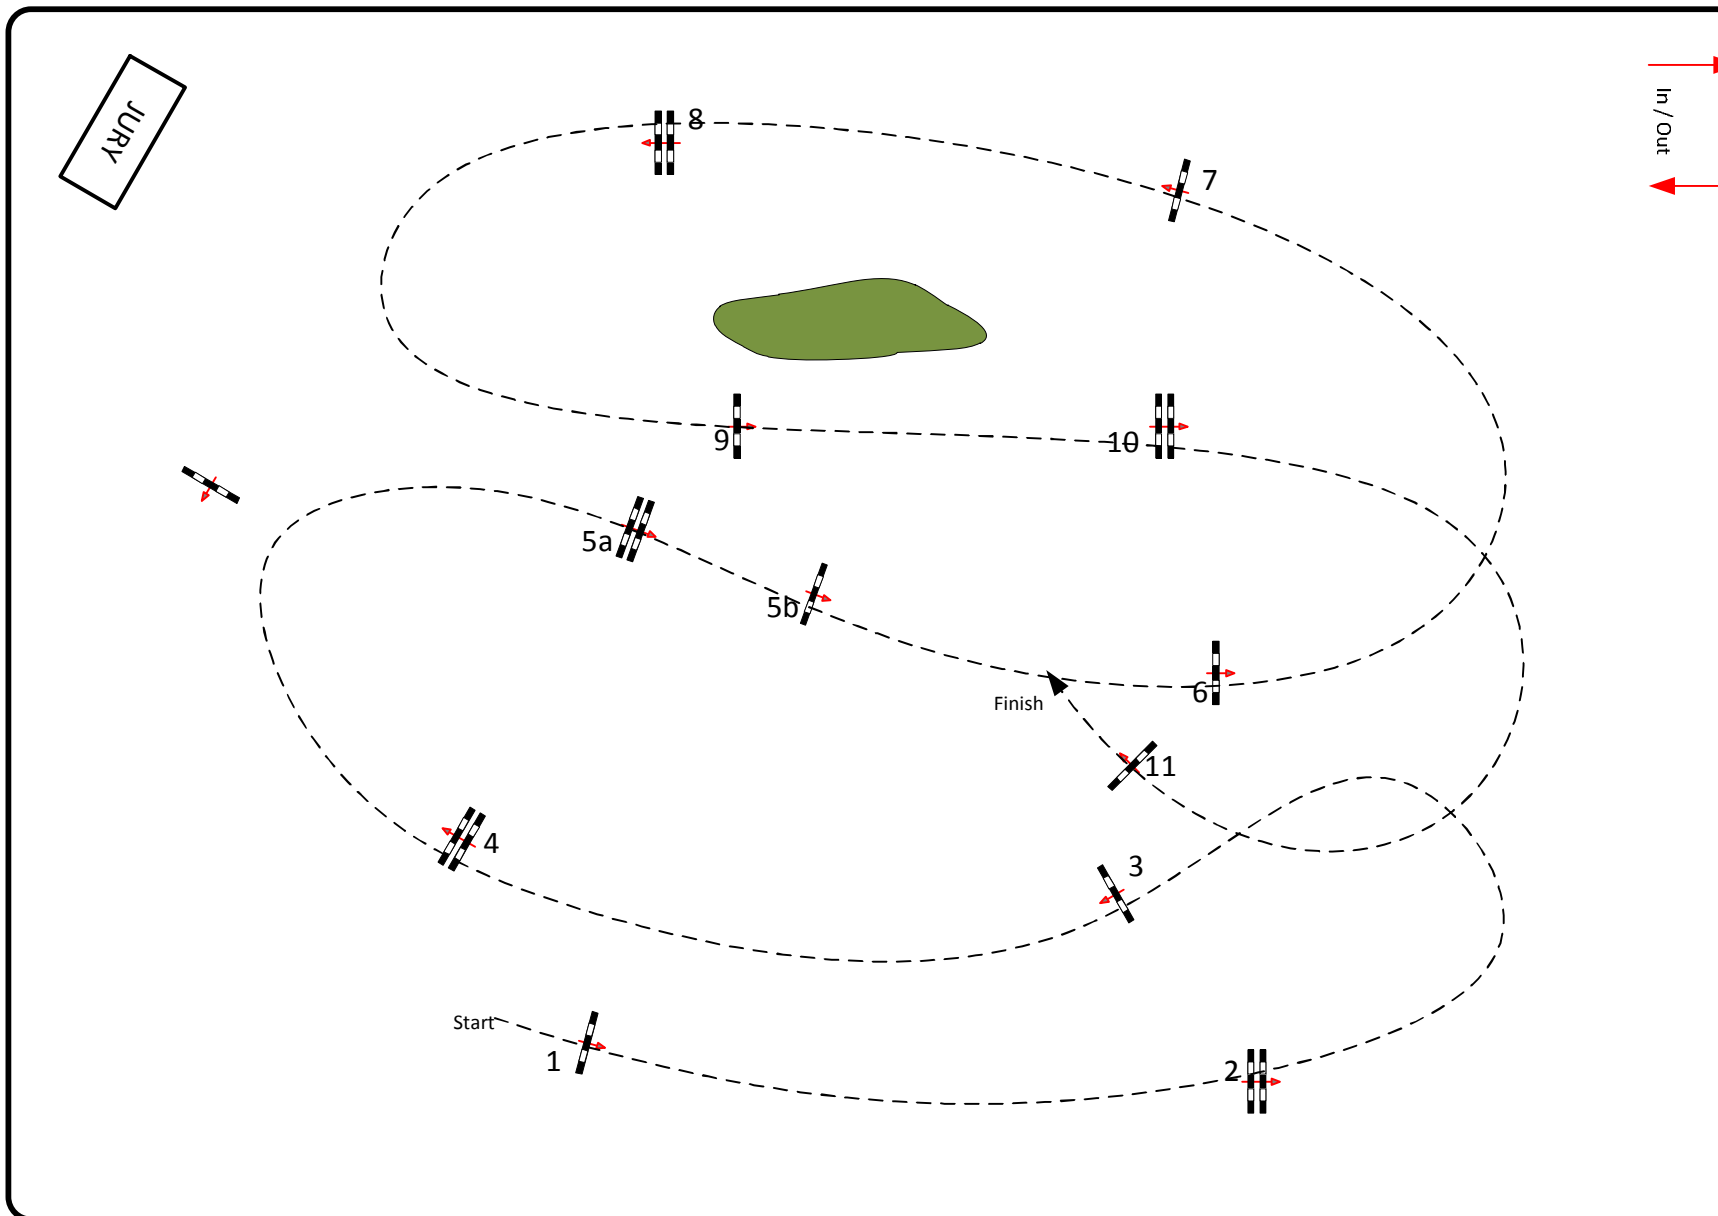

* CSI YH LUMMEN

Course Designer
Marc Vygh
Dominique Dengis
René Van den Broeck

→	Class No.: II
In / Out	6- Years
←	Clear Round
	dinsdag 12 april 2016
	Start: 0:00
	Table: A
	National RG:
	FEI RG / Art. 238.2.1
	Height: 1,20 m
Speed:	350 m/min
Length:	490 m
Time allowed:	84 sec
Time limit:	168 sec
Obstacles:	11
Efforts:	12
Penalty sec	
Closed combination:	
1st Jump-off:	
Length:	0 m
Time allowed:	0 sec
Time limit:	0 sec
2nd Jump-off:	
Length:	0 m
Time allowed:	0 sec
Time limit:	0 sec