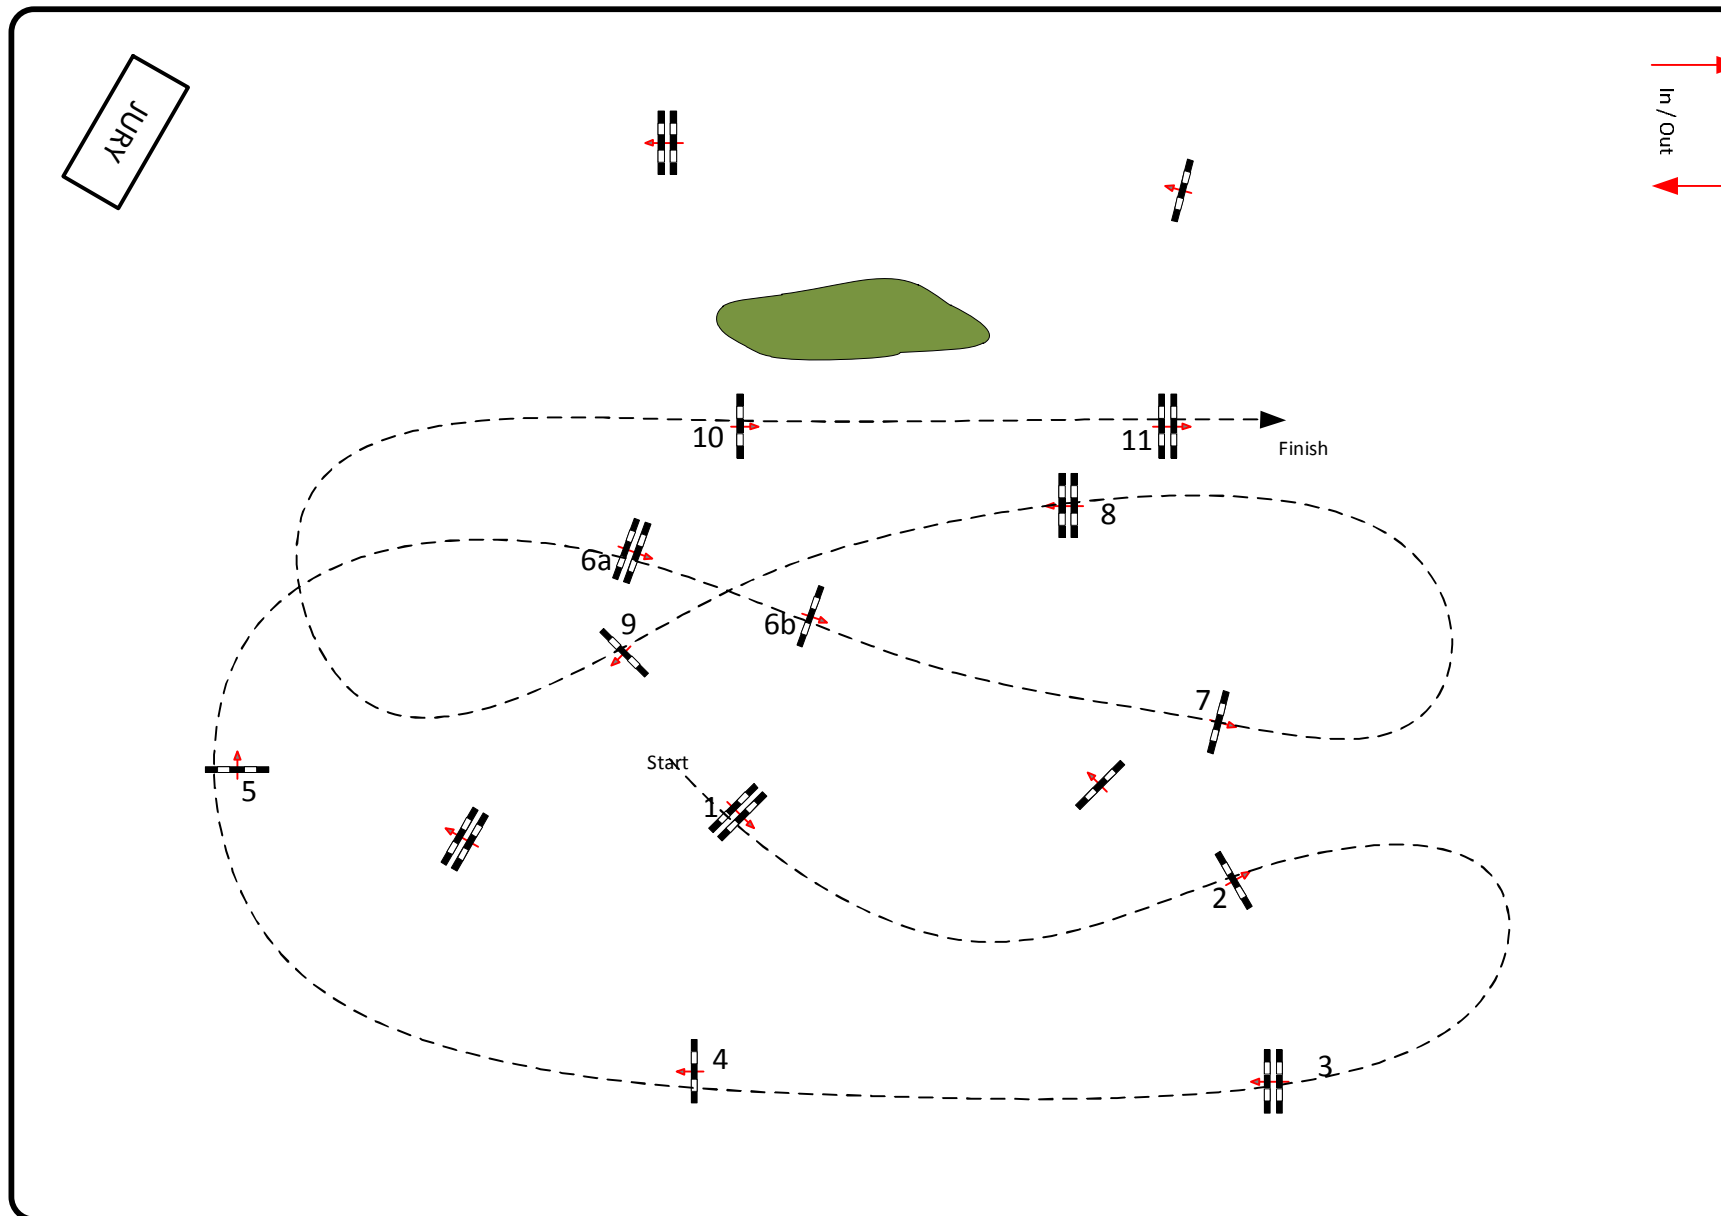

* CSI YH LUMMEN

Course Designer
Marc Vygh
Dominique Dengis
René Van den Broeck

→ **Class No.: IIb**
→ **6- Years**
← **Clear Round**
dinsdag 12 april 2016
Start: 0:00
 Table: A
 National RG:
 FEI RG / Art. 238.2.1
 Height: 1,20 m

 Speed: 350 m/min
 Length: 460 m
 Time allowed: 79 sec
 Time limit: 158 sec

 Obstacles: 11
 Efforts: 12
 Penalty sec
 Closed combination:

 1st Jump-off:
 Length: 0 m
 Time allowed: 0 sec
 Time limit: 0 sec

 2nd Jump-off:
 Length: 0 m
 Time allowed: 0 sec
 Time limit: 0 sec