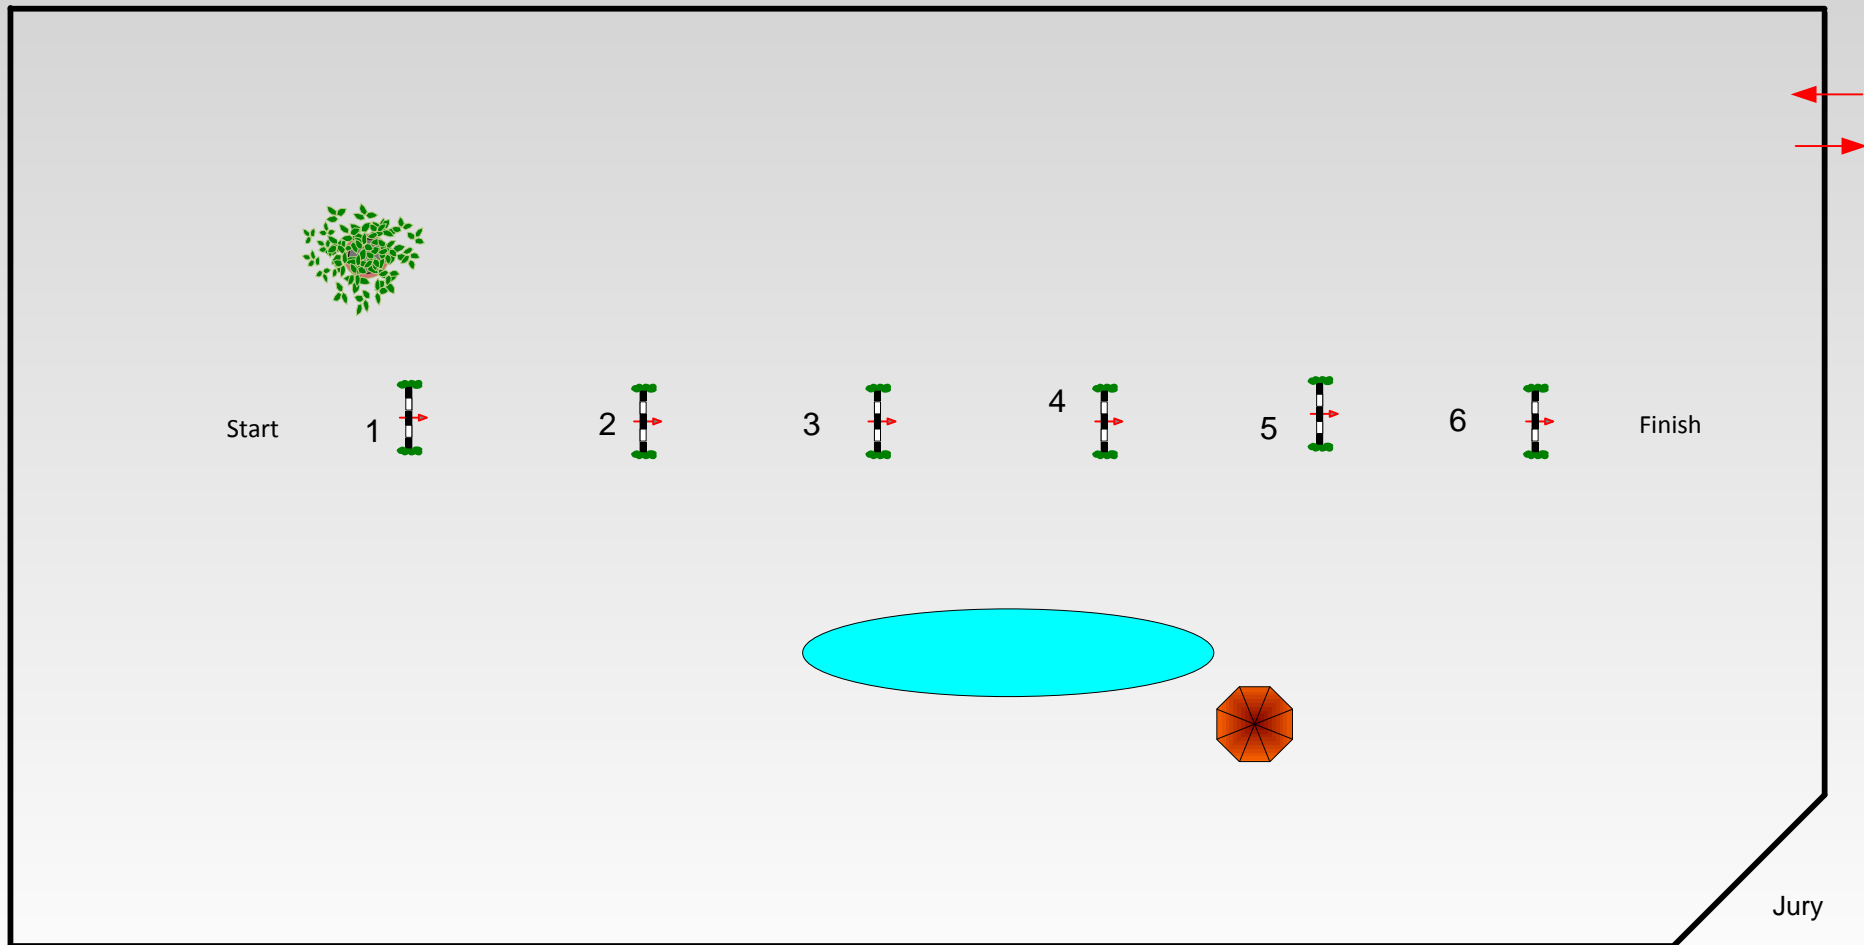

CSI *** Mannheim 2016

Class No.: 6 Preis der Heinrich Vetter Stiftung Accumulator Competition Montag, 9. Mai 2016 Start: 14:30

Table: A	Speed: 350 m/min	Obstacles: 6	1st Jump-off:	2nd Jump-off:
National RG:	Length: 0 m	Efforts: 6	Length: m	Length: 0 m
FEI RG / Art. 262.3	Time allowed: 0 sec	Penalty sec:	Time allowed: sec	Time allowed: 0 sec
Height: m	Time limit: 0 sec	Closed combination:	Time limit: sec	Time limit: 0 sec