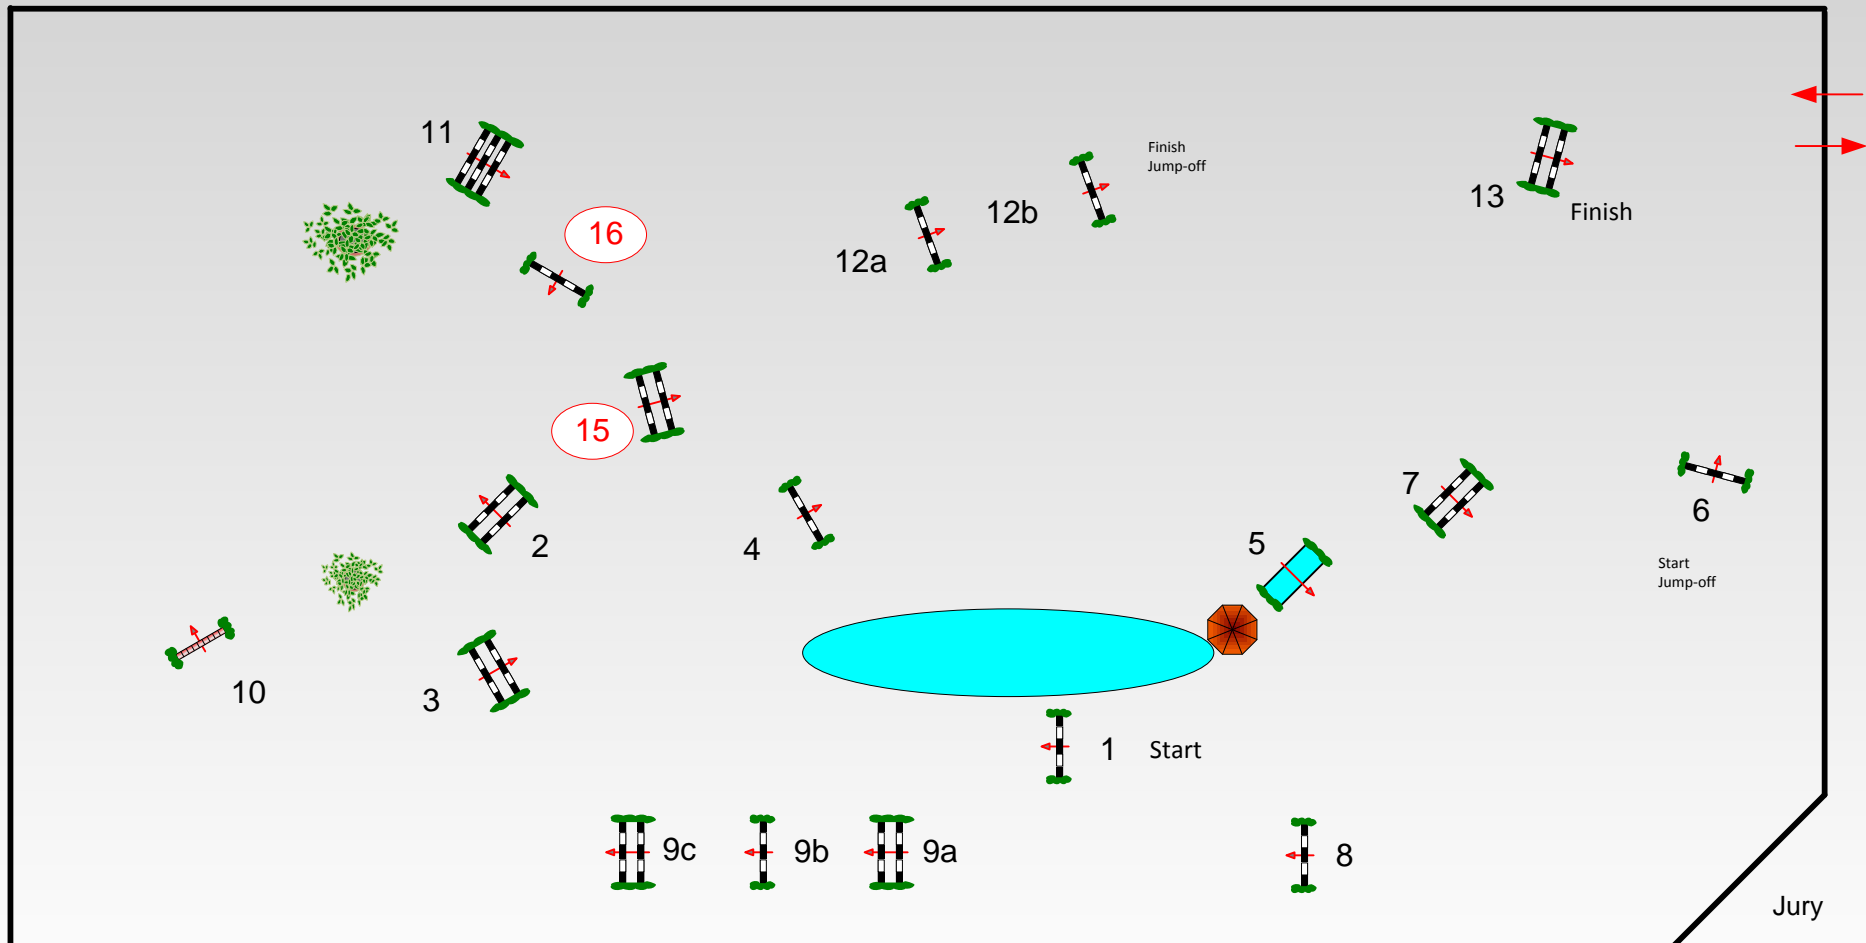

CSI *** Mannheim 2016

Class No.: 9 Preis der MVV- Energie Die Badenia Competition with one jump-off Dienstag, 10. Mai 2016 Start: 15:30

Table: A	Speed: 400 m/min	Obstacles: 13	1st Jump-off: 6, 7, 9bc, 15, 16, 11, 12b	2nd Jump-off:
National RG:	Length: 520 m	Efforts: 16	Length: 350 m	Length: 0 m
FEI RG / Art. 238.2.2	Time allowed: 78 sec	Penalty sec:	Time allowed: 53sec	Time allowed: 0 sec
Height: 1.60 m	Time limit: 156 sec	Closed combination:	Time limit: 106 sec	Time limit: 0 sec

Stechen: 6, 7, 9bc, 15, 16, 11, 12b

Course Designer
Christa Jung (GER) mit Team