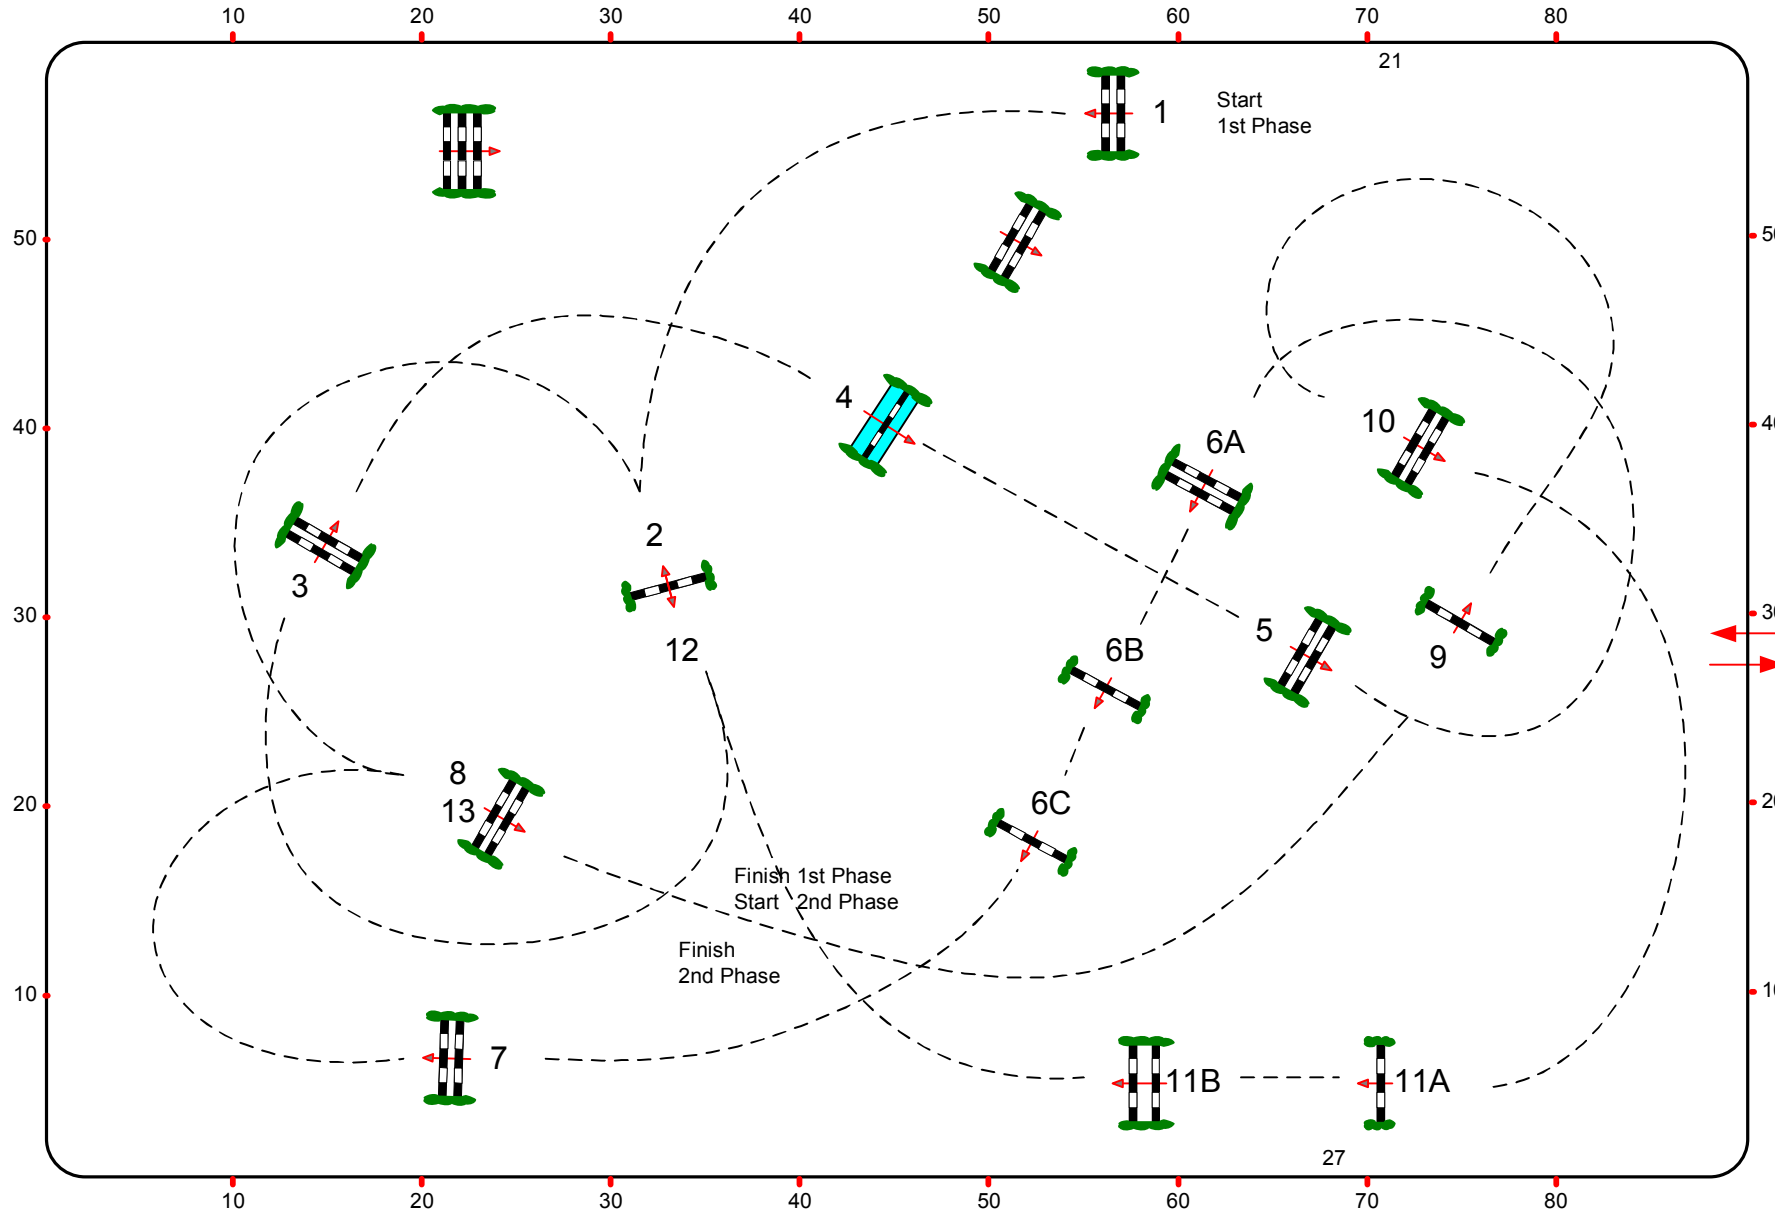

CSI4* Münster Turnier der Sieger 2016

Class No.: 07

Medium Tour

Competition in two phases

Saturday, 27th August 2016

Sat

3

SELLAPORT-PREIS

Table: A
National RG:
FEI RG / Art. 274.5.3
Height: 1,45 m

Speed: 350 m/min

Length: 320 m
Time allowed: 55 sec
Time limit: 110 sec

Obstacles: 8
Efforts: 10

2nd Phase:
-9-10-11A-11B-12-13-
Length: 240 m
Time allowed: 42 sec
Time limit: 84 sec

Course Designer
Olaf Petersen jr. (GER)
Martin Otto (GER)