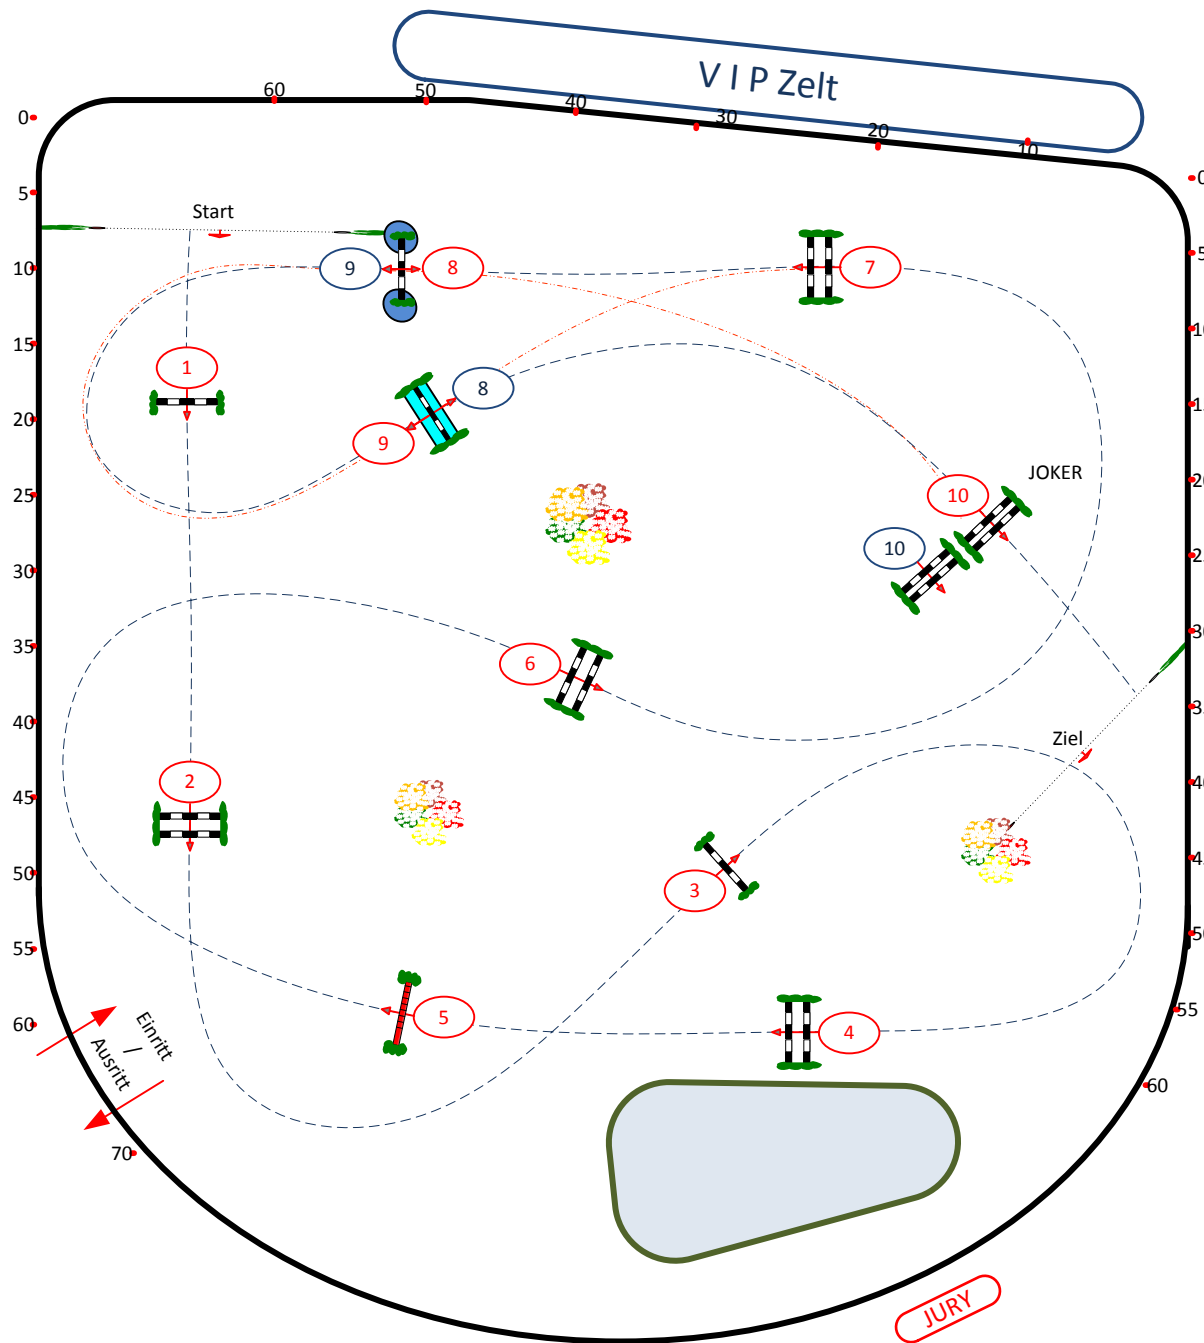

Freitag, 26. August 2016

Start: 11:15 Uhr

**LONGINES**  
— ★ ★ ★ ★ —  
**CSI ST.MORITZ**

13

CSI \*\*

Course Designer  
G. Balsiger Sui  
E. Hoffmann Sui  
+ Team

80 m / 75 m

Accumulator

RG / Art. 269.1,2,3,5  
and 215

Height: 1.30 m

Speed: 350 m/min

Length: 400 m

Time allowed: 69 s

Time limit: 138 s

Obstacles: 10

Efforts: 10

Penalty: s

**2 Phases**

1st jump-off:

0

Length: 0 m

Time allowed: 0 s

Time limit: 0 s