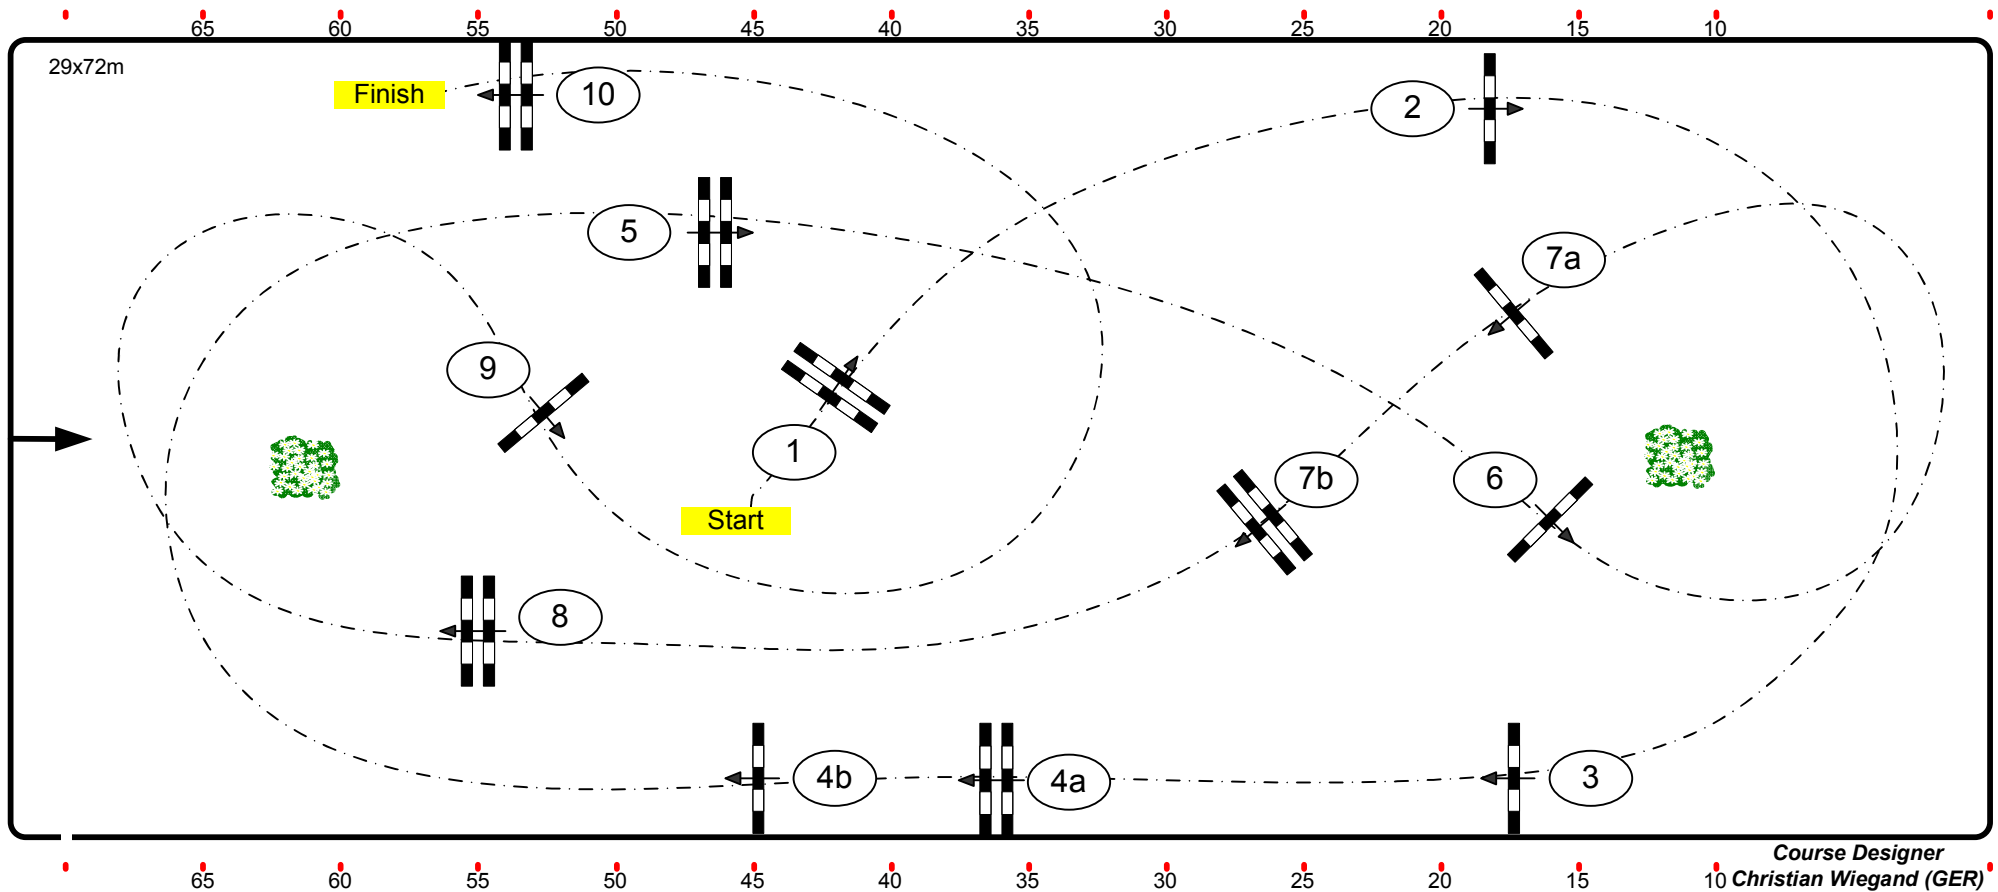

MUNICH INDOORS 2016

Class No.: 08

Animo Youngster Tour

Competition against the clock

Table: A
National RG: 238.2.1
FEI RG / Art.
Height: 1,35 m

Speed: 350 m/min
Length: 350 m
Time allowed: 60 sec
Time limit: 120 sec

Obstacles: 10
Efforts: 12
Penalty sec:
Closed combination:

1st Jump-off:
Length: 0 m
Time allowed: 0 sec
Time limit: 0 sec

Course Designer
Christian Wiegand (GER)
Josef Maier (GER)
und Team