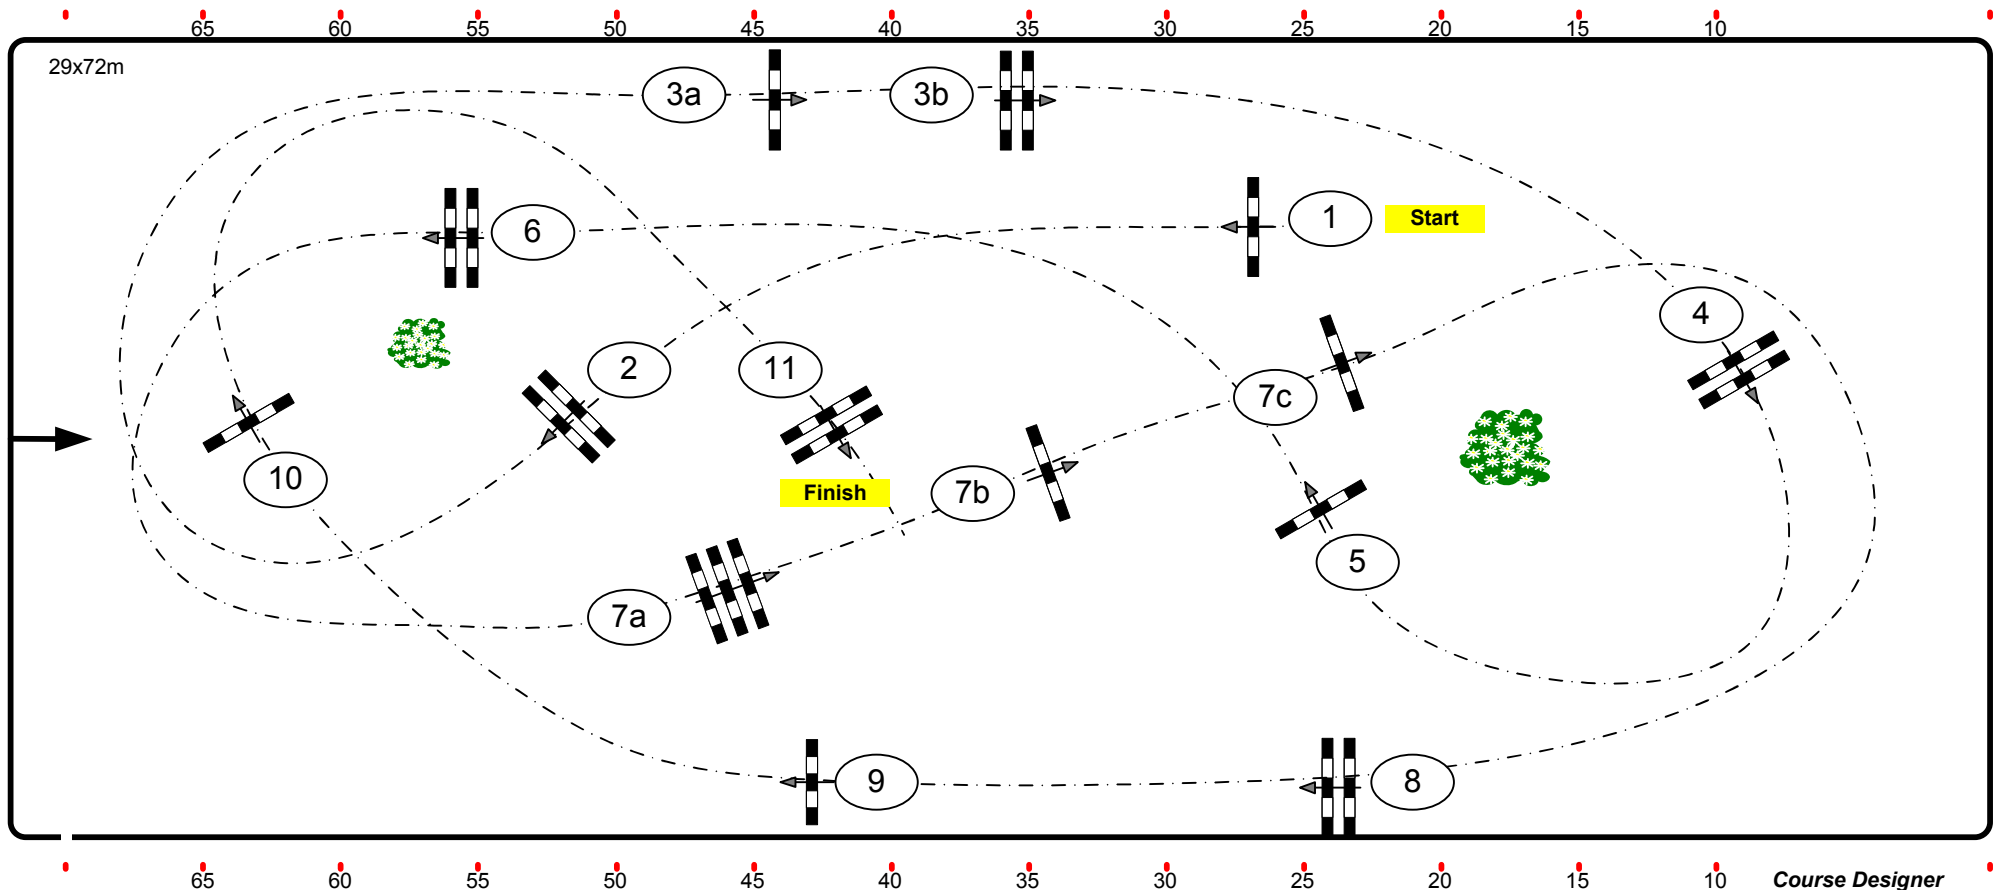

Class No.: 09

Animo Youngster Cup

Competition against the clock

Table: A
National RG: 238.2.1
FEI RG / Art.
Height: 1,40 m

Speed: 350 m/min
Length: 370 m
Time allowed: 64 sec
Time limit: 128 sec

Obstacles: 11
Efforts: 14
Penalty sec:
Closed combination:

1st Jump-off:
Length: 0 m
Time allowed: 0 sec
Time limit: 0 sec

Course Designer
Christian Wiegand (GER)
Josef Maier (GER)
und Team