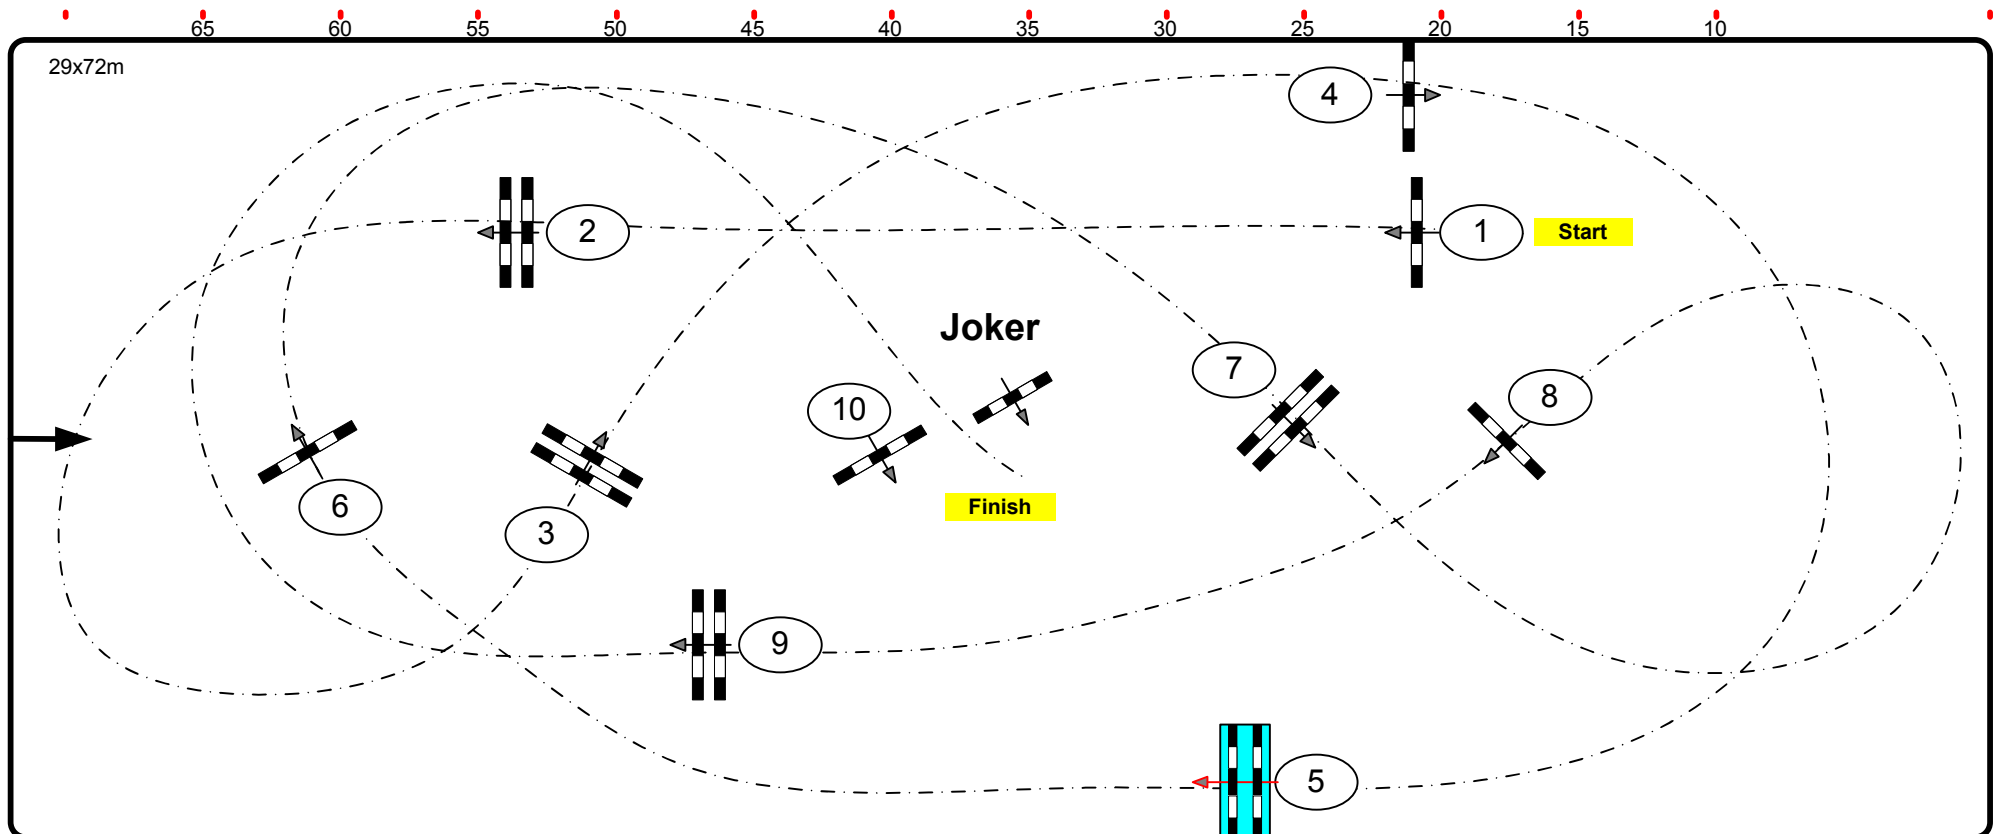

MUNICH INDOORS 2016

Class No.: 13/16/19

Spooks Amateur Tour

Accumulator Competition

Table: A
 National RG: 269
 FEI RG / Art.
 Height: 1,15/1,25/1,40 m

Speed: 350 m/min
 Length: 400 m
 Time allowed: 69 sec
 Time limit: 138 sec

Obstacles: 10
 Efforts: 10
 Penalty sec:
 Closed combination:

1st Jump-off:
 Length: 0 m
 Time allowed: 0 sec
 Time limit: 0 sec

Course Designer
 Christian Wiegand (GER)
 Josef Maier (GER)
 und Team