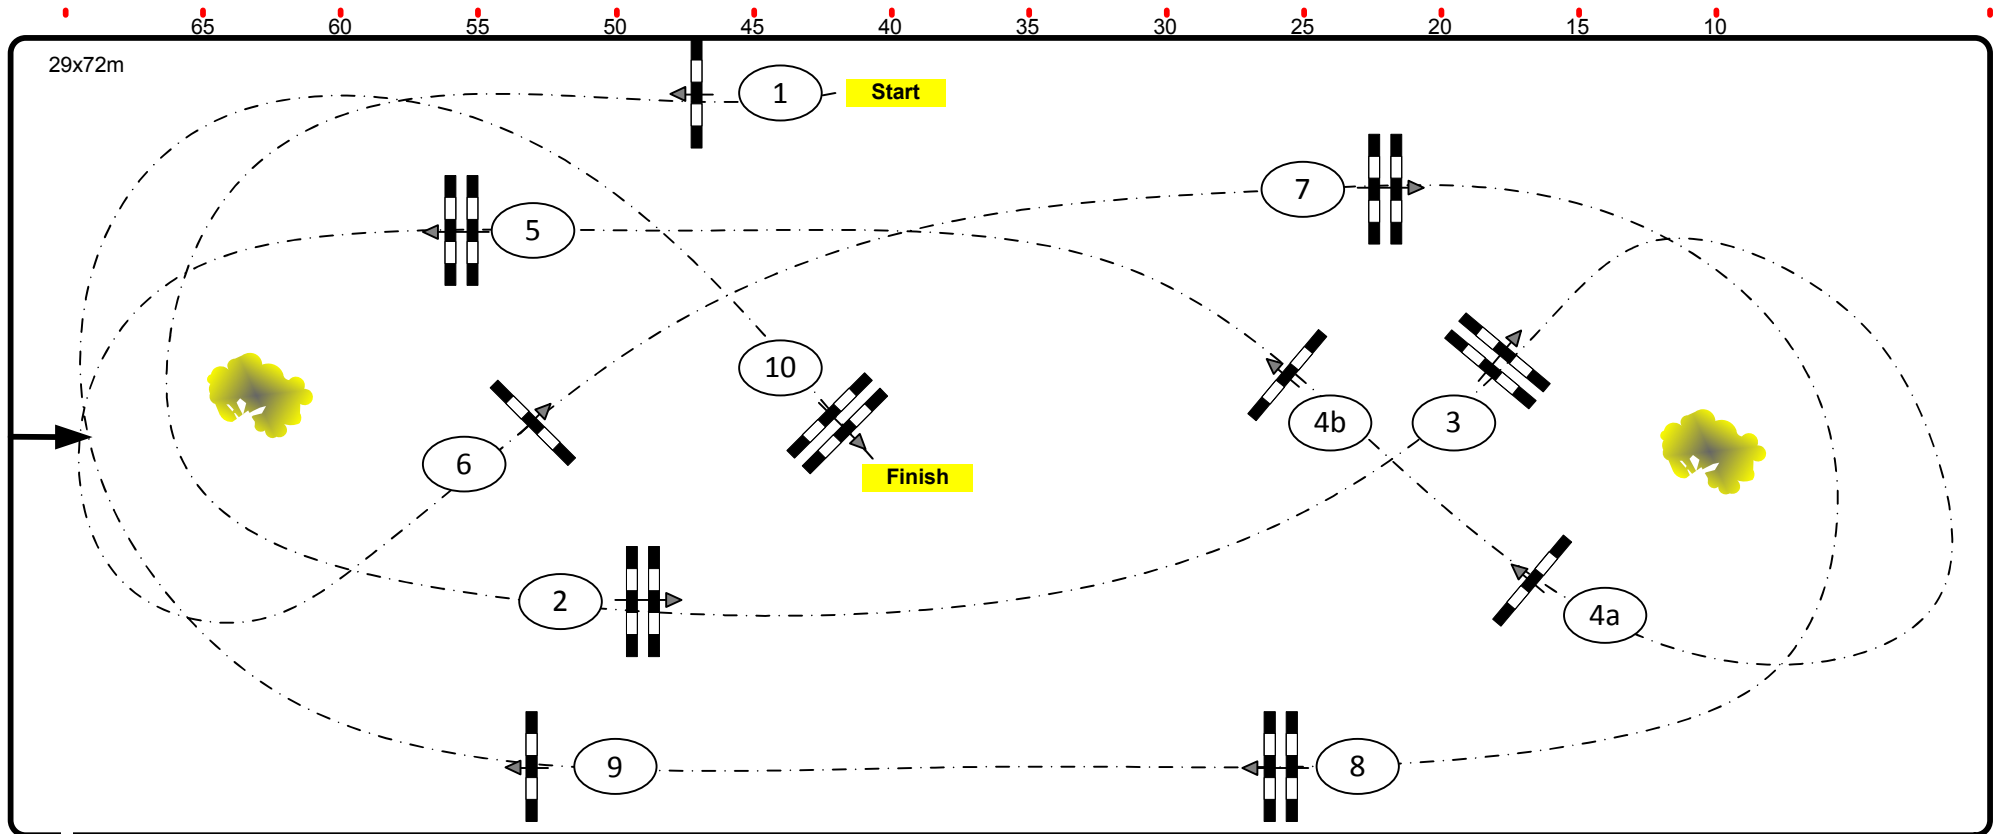

MUNICH INDOORS 2016

Class No.: 11/14/17

Spooks Amateur Tour

Competition against the clock

Table: A
National RG: 238.2.1
FEI RG / Art.
Height: 1,15/1,25/1,40 m

Speed: 350 m/min
Length: 370 m
Time allowed: 64 sec
Time limit: 128 sec

Obstacles: 10
Efforts: 11
Penalty sec:
Closed combination:

1st Jump-off:
Length: 0 m
Time allowed: 0 sec
Time limit: 0 sec

Course Designer
Christian Wiegand (GER)
Josef Maier (GER)
und Team