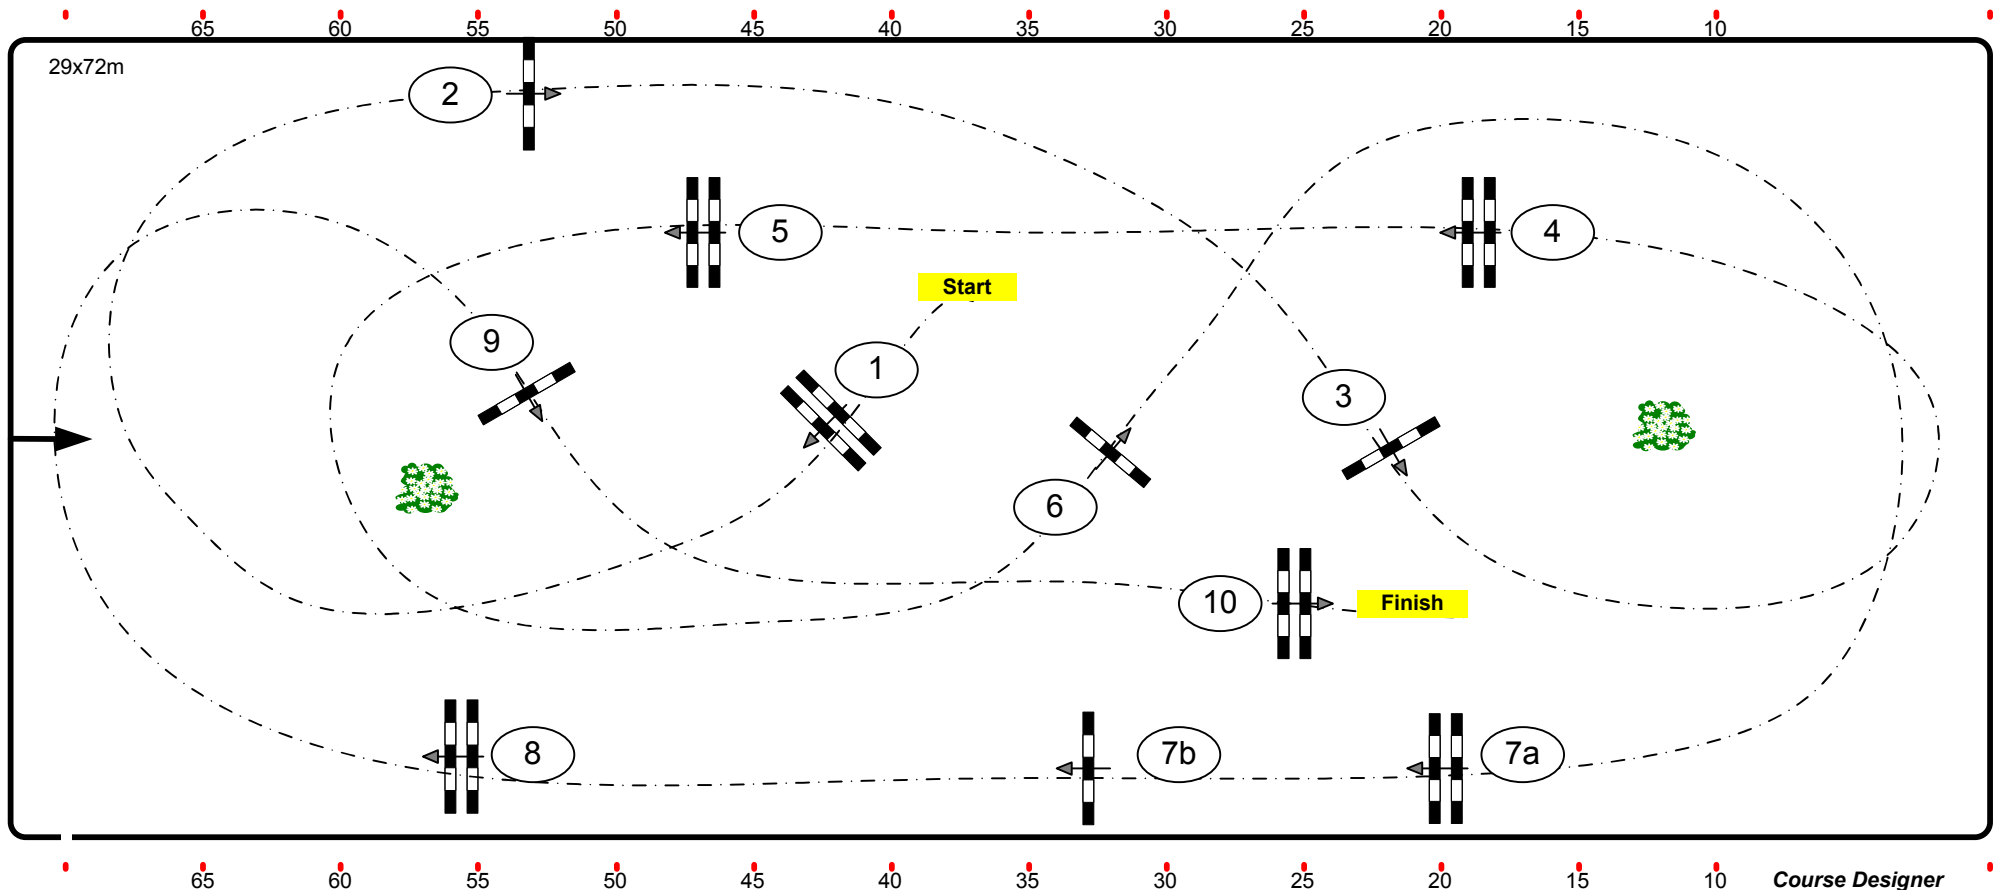

MUNICH INDOORS 2016

Class No.: 12/15/18

Spooks Amateur Tour

Competition against the clock

Table: A
National RG: 238.2.1
FEI RG / Art.
Height: 1,15/1,25/1,40 m

Speed: 350 m/min
Length: 380 m
Time allowed: 66 sec
Time limit: 132 sec

Obstacles: 10
Efforts: 11
Penalty sec:
Closed combination:

1st Jump-off:
Length: 0 m
Time allowed: 0 sec
Time limit: 0 sec

Course Designer
Christian Wiegand (GER)
Josef Maier (GER)
und Team