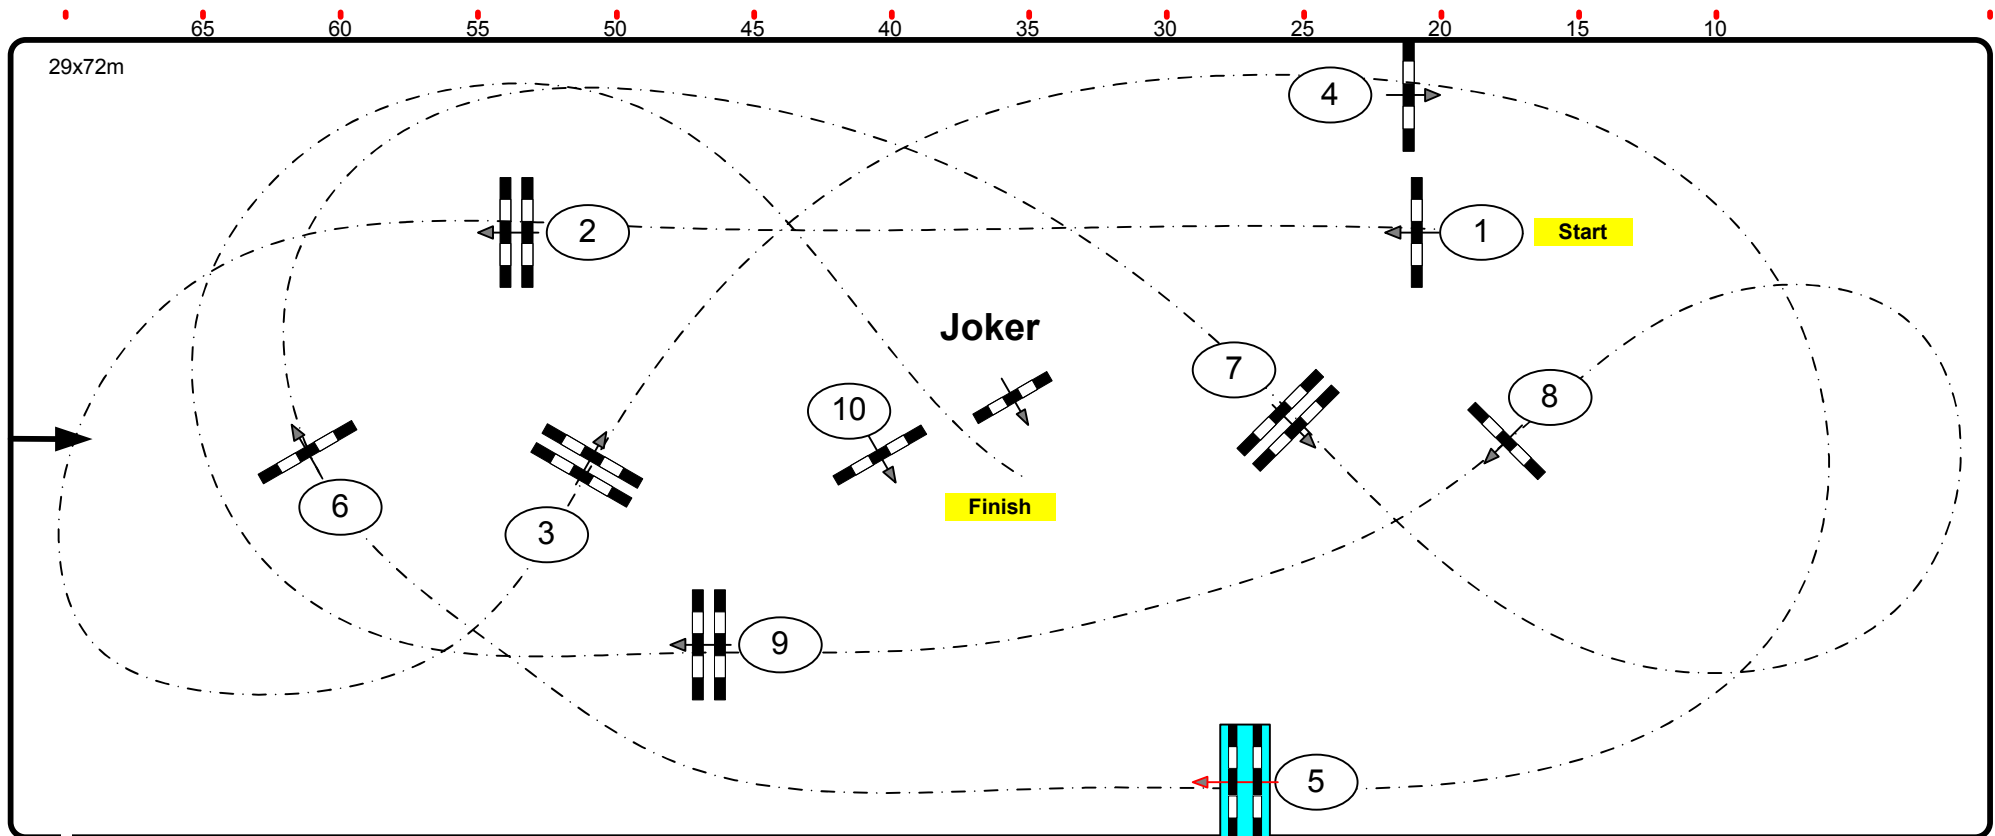

MUNICH INDOORS 2016

Class No.: 13/16/19

Spooks Amateur Tour

Accumulator Competition

Table: A
 National RG: 269
 FEI RG / Art.
 Height: 1,15/1,25/1,40 m

Speed: 350 m/min
 Length: 400 m
 Time allowed: 69 sec
 Time limit: 138 sec

Obstacles: 10
 Efforts: 10
 Penalty sec:
 Closed combination:

1st Jump-off:
 Length: 0 m
 Time allowed: 0 sec
 Time limit: 0 sec

Course Designer
 Christian Wiegand (GER)
 Josef Maier (GER)
 und Team