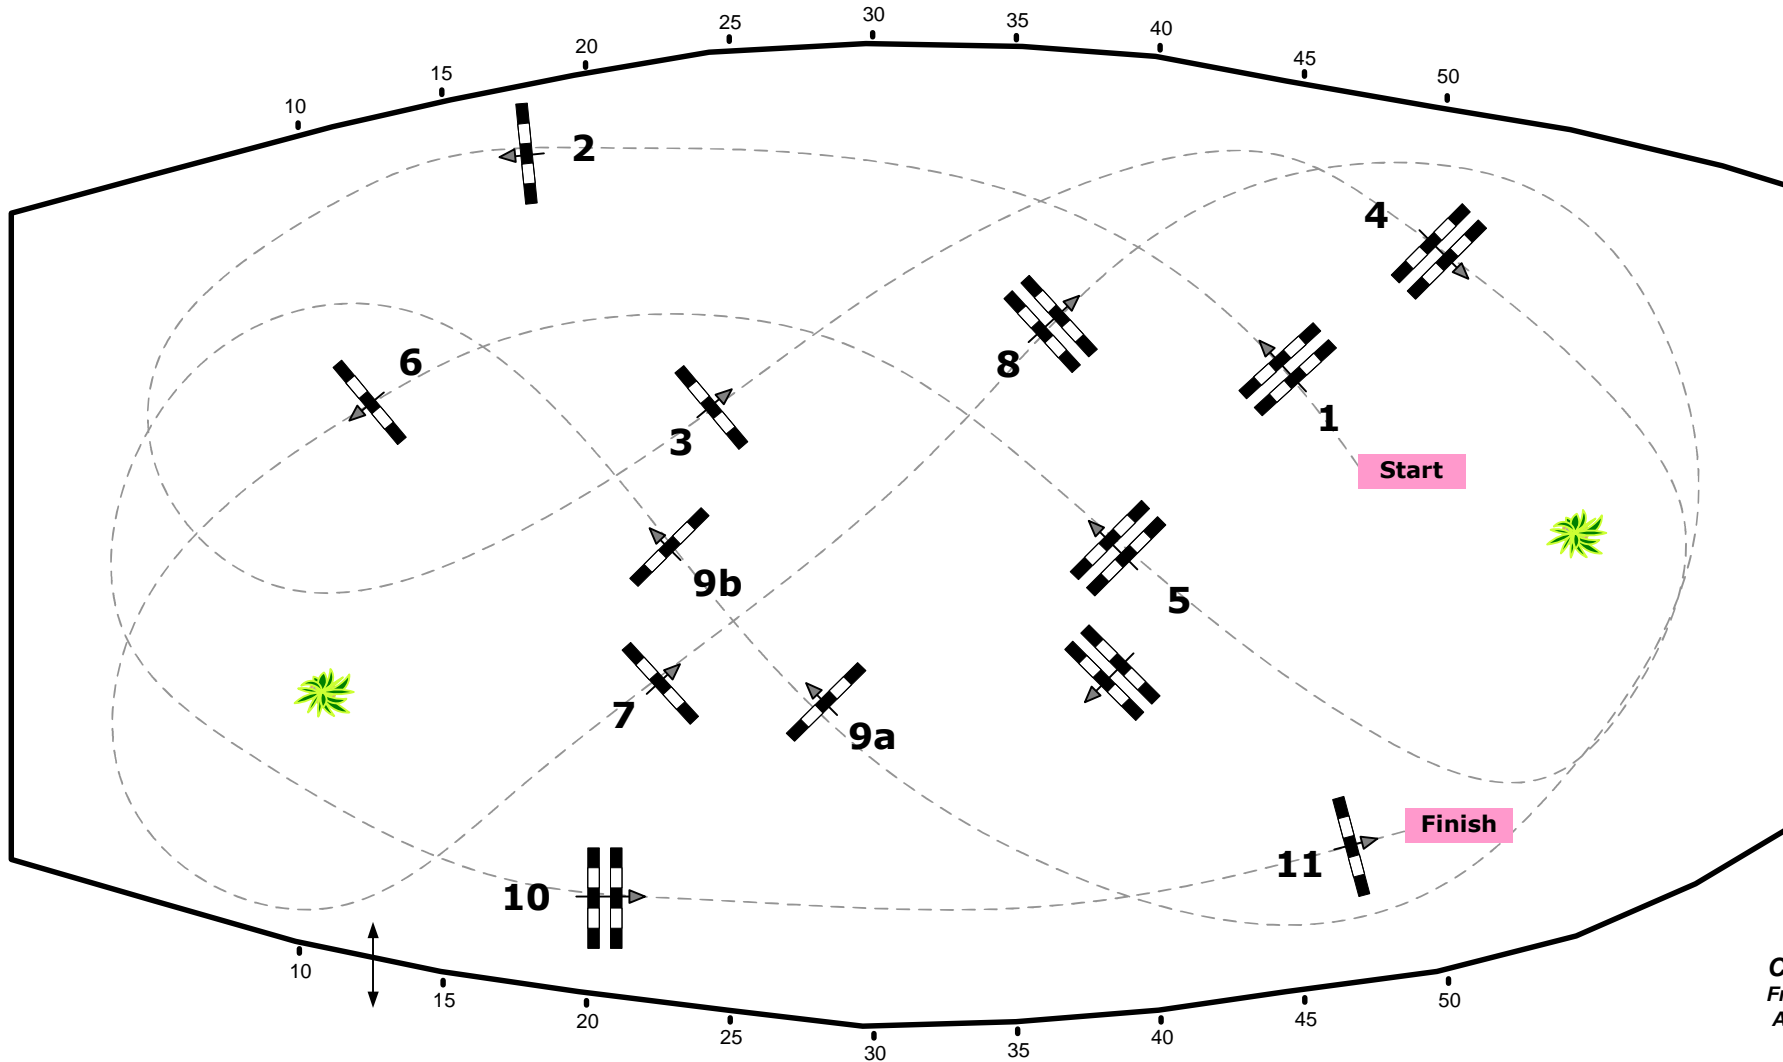

CSI***Salzburg Mevisto Amadeus Horse Indoors

08-11.Dezember 2016

Class No.: 15

Small Amateur Tour

Competition against the clock

Table: A
National RG:
FEI RG / Art. 238.2.1
Height: 1,15 m

Speed: 350 m/min
Length: 430 m
Time allowed: 74 sec
Time limit: 148 sec

Obstacles: 11
Efforts: 12
Penalty sec:
Closed combination:

1st Jump-off:
Length: 0 m
Time allowed: 0 sec
Time limit: 0 sec

Course Designer
Franz Madl (AUT)
Adi Appe (AUT)
& Team