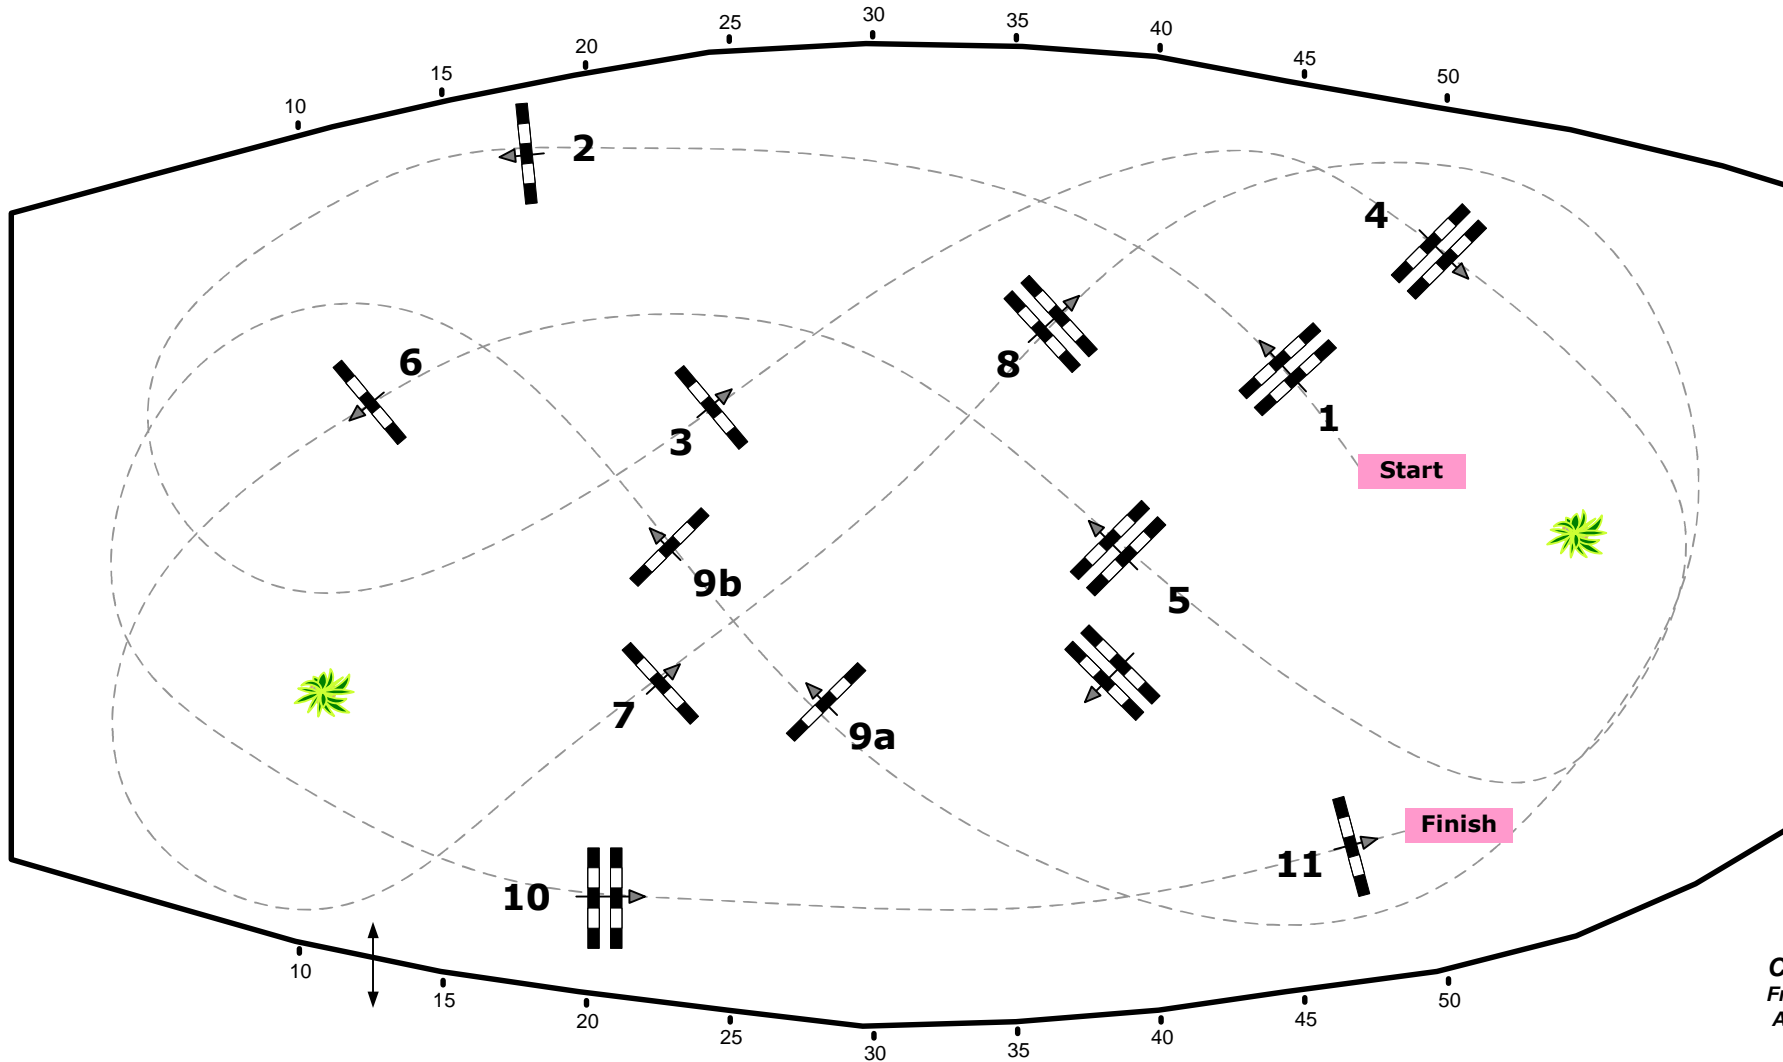

# CSI\*\*\*Salzburg Mevisto Amadeus Horse Indoors

08-11.Dezember 2016

Class No.: 16

Medium Amateur Tour

Competition against the clock

Table: A  
National RG:  
FEI RG / Art. 238.2.1  
Height: 1,25 m

Speed: 350 m/min  
Length: 430 m  
Time allowed: 74 sec  
Time limit: 148 sec

Obstacles: 11  
Efforts: 12  
Penalty sec:  
Closed combination:

1st Jump-off:  
Length: 0 m  
Time allowed: 0 sec  
Time limit: 0 sec

Course Designer  
Franz Madl (AUT)  
Adi Appe (AUT)  
& Team