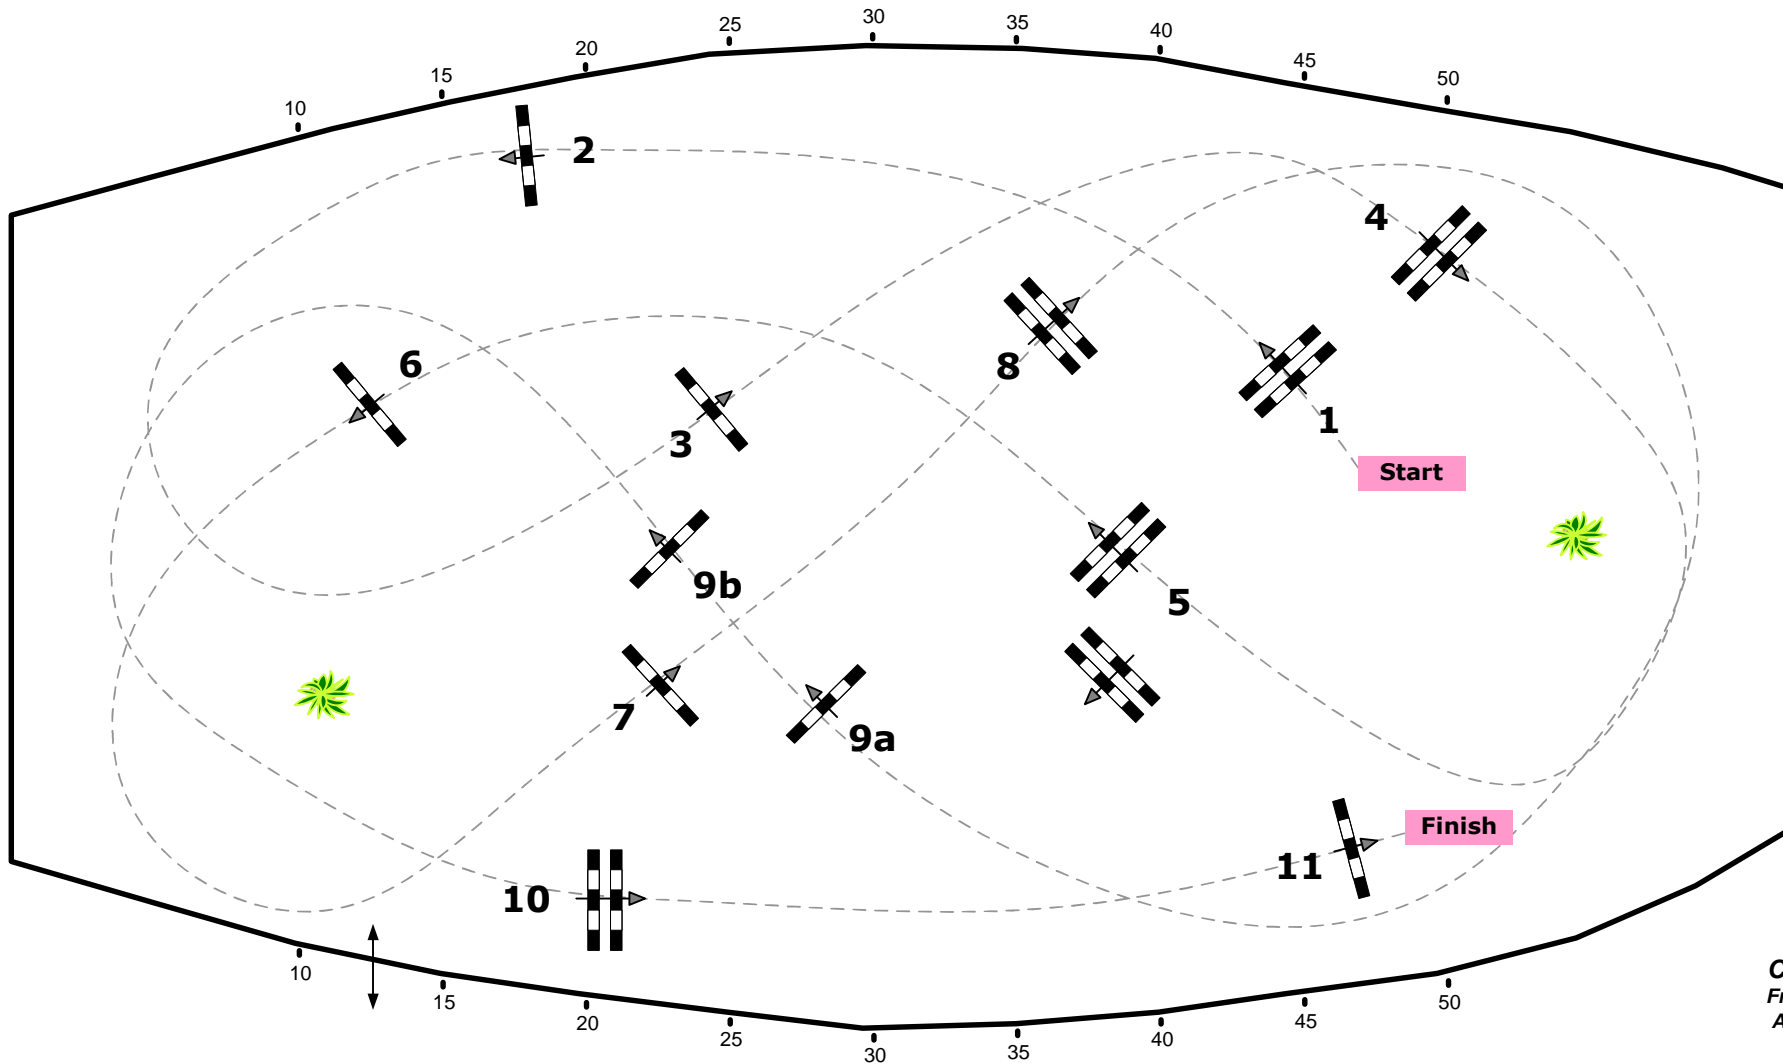

CSI***Salzburg Mevisto Amadeus Horse Indoors

08-11.Dezember 2016

Class No.: 17

Big Amateur Tour

Competition against the clock

Table: A
National RG:
FEI RG / Art. 238.2.1
Height: 1,40 m

Speed: 350 m/min
Length: 430 m
Time allowed: 74 sec
Time limit: 148 sec

Obstacles: 11
Efforts: 12
Penalty sec:
Closed combination:

1st Jump-off:
Length: 0 m
Time allowed: 0 sec
Time limit: 0 sec

Course Designer
Franz Madl (AUT)
Adi Appe (AUT)
& Team