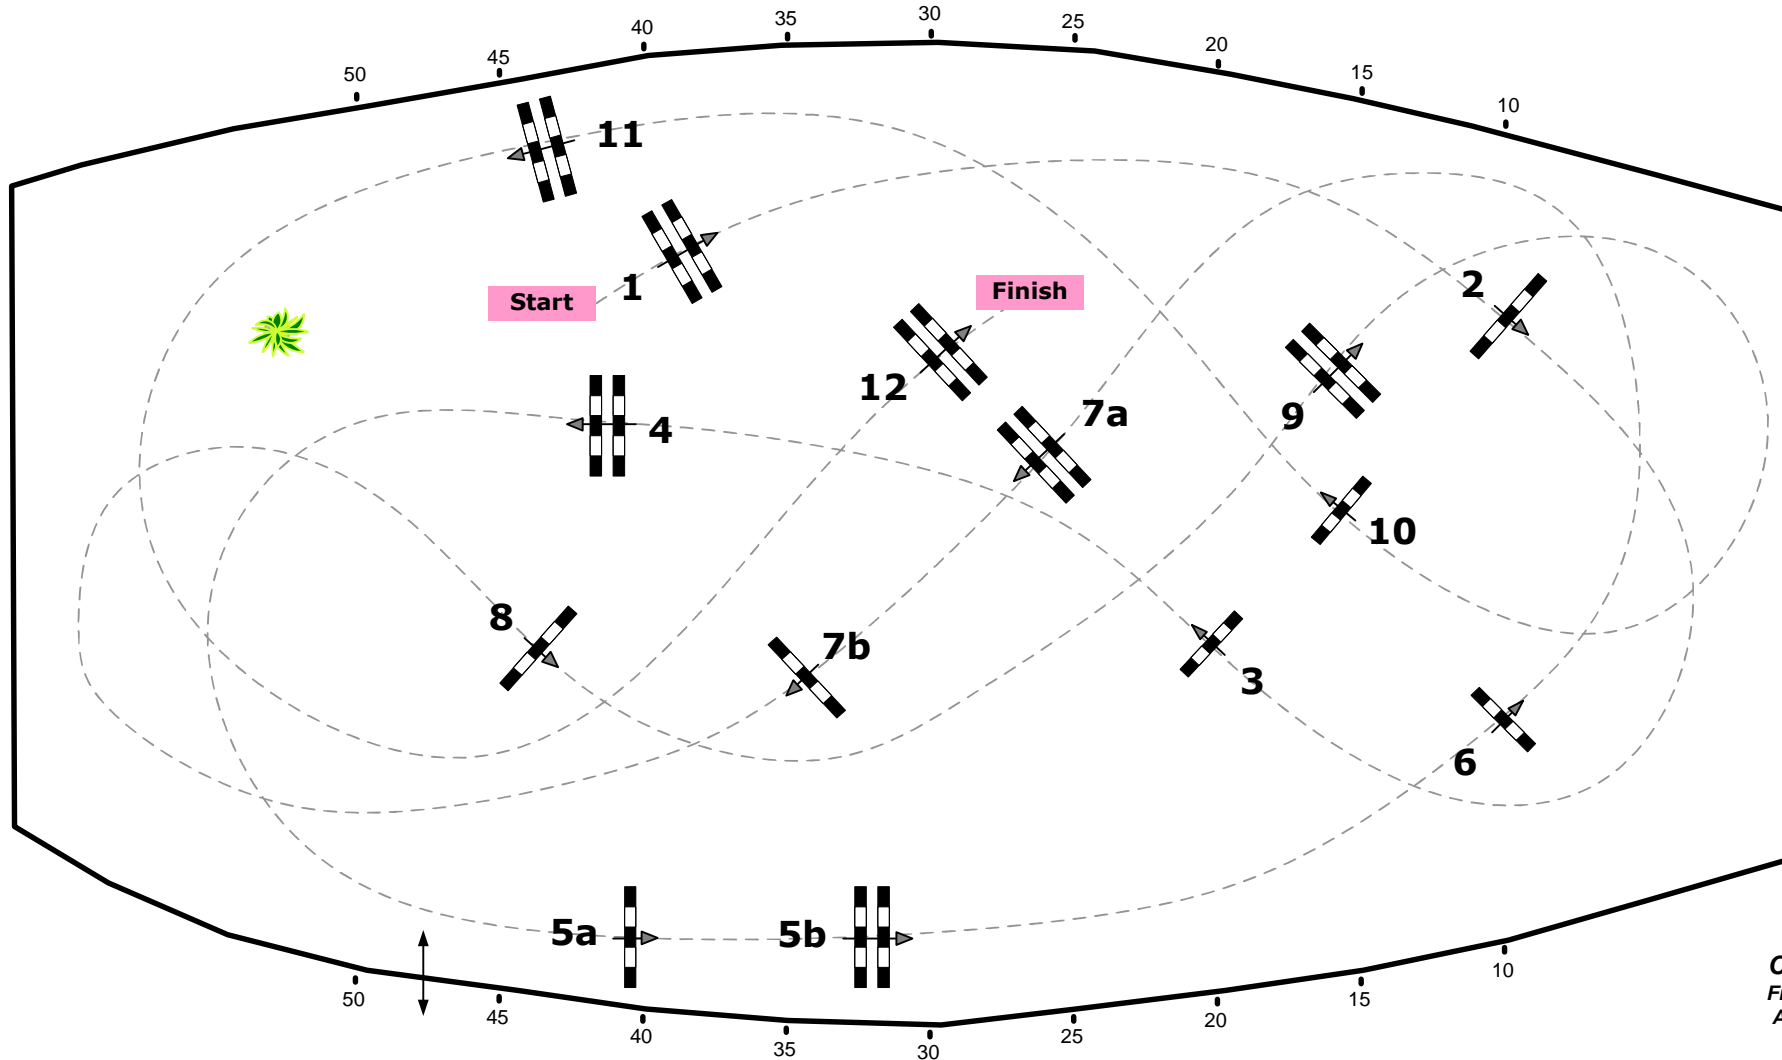

CSI***Salzburg Mevisto Amadeus Horse Indoors

08-11.Dezember 2016

Class No.: 24

Amadeus Big Tour

Competition against the clock

Table: A
National RG:
FEI RG / Art. 238.2.1
Height: 1,45 m

Speed: 350 m/min
Length: 420 m
Time allowed: 72 sec
Time limit: 144 sec

Obstacles: 12
Efforts: 14
Penalty sec:
Closed combination:

1st Jump-off:
Length: 0 m
Time allowed: 0 sec
Time limit: 0 sec

Course Designer
Franz Madi (AUT)
Adi Appe (AUT)
& Team