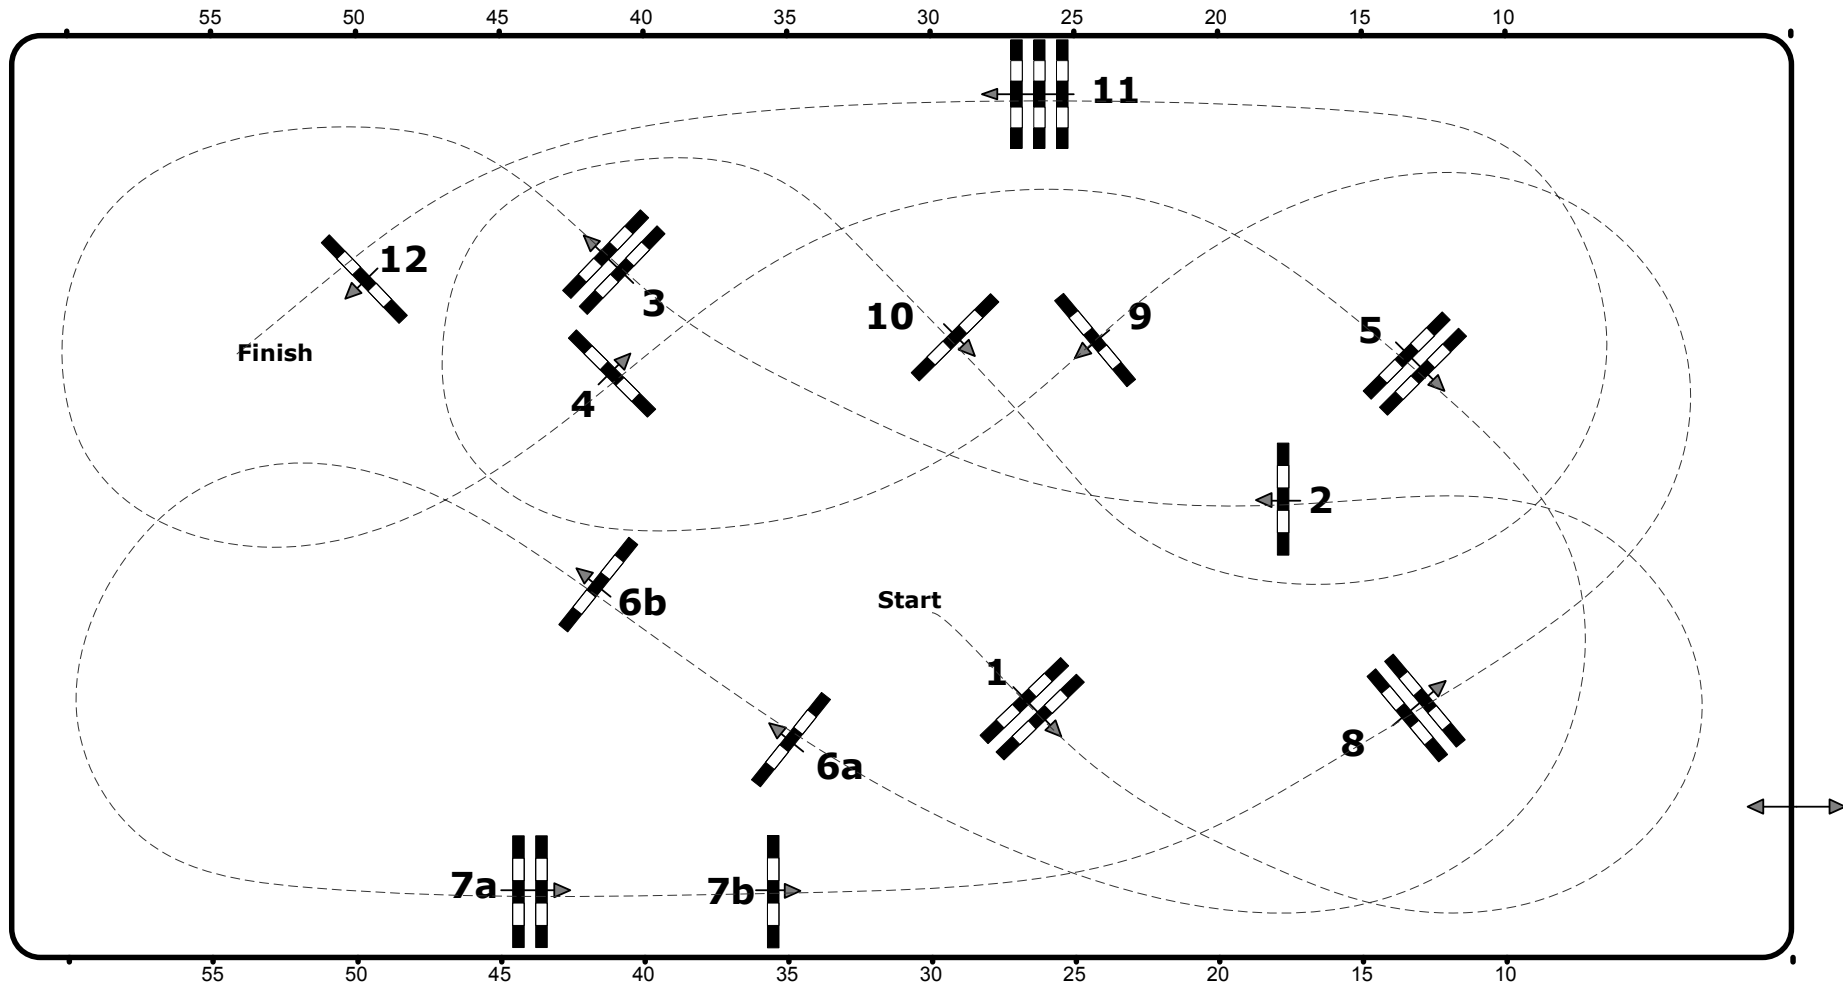

CSI2* / CSIJ/ CSICH / CSN / CSNPCH-A, Salzburg (AUT)

8. – 11. Dezember 2016

32

Class No.: 32

Big Tour Opening

Competition against the clock

Table: A
National RG:
FEI RG / Art. 238.2.1
Height: 1,35 m

Speed: 350 m/min
Length: 440 m
Time allowed: 76 sec
Time limit: 152 sec

Obstacles: 12
Efforts: 14
Penalty sec:
Closed combination:

1st Jump-off:
Length: 0 m
Time allowed: 0 sec
Time limit: 0 sec

Messehalle

Jury

Franz Schiermayr (AUT)

Kurt Reitetschläger (AUT)

David Hübler (AUT)

Andreas Riedl (AUT)