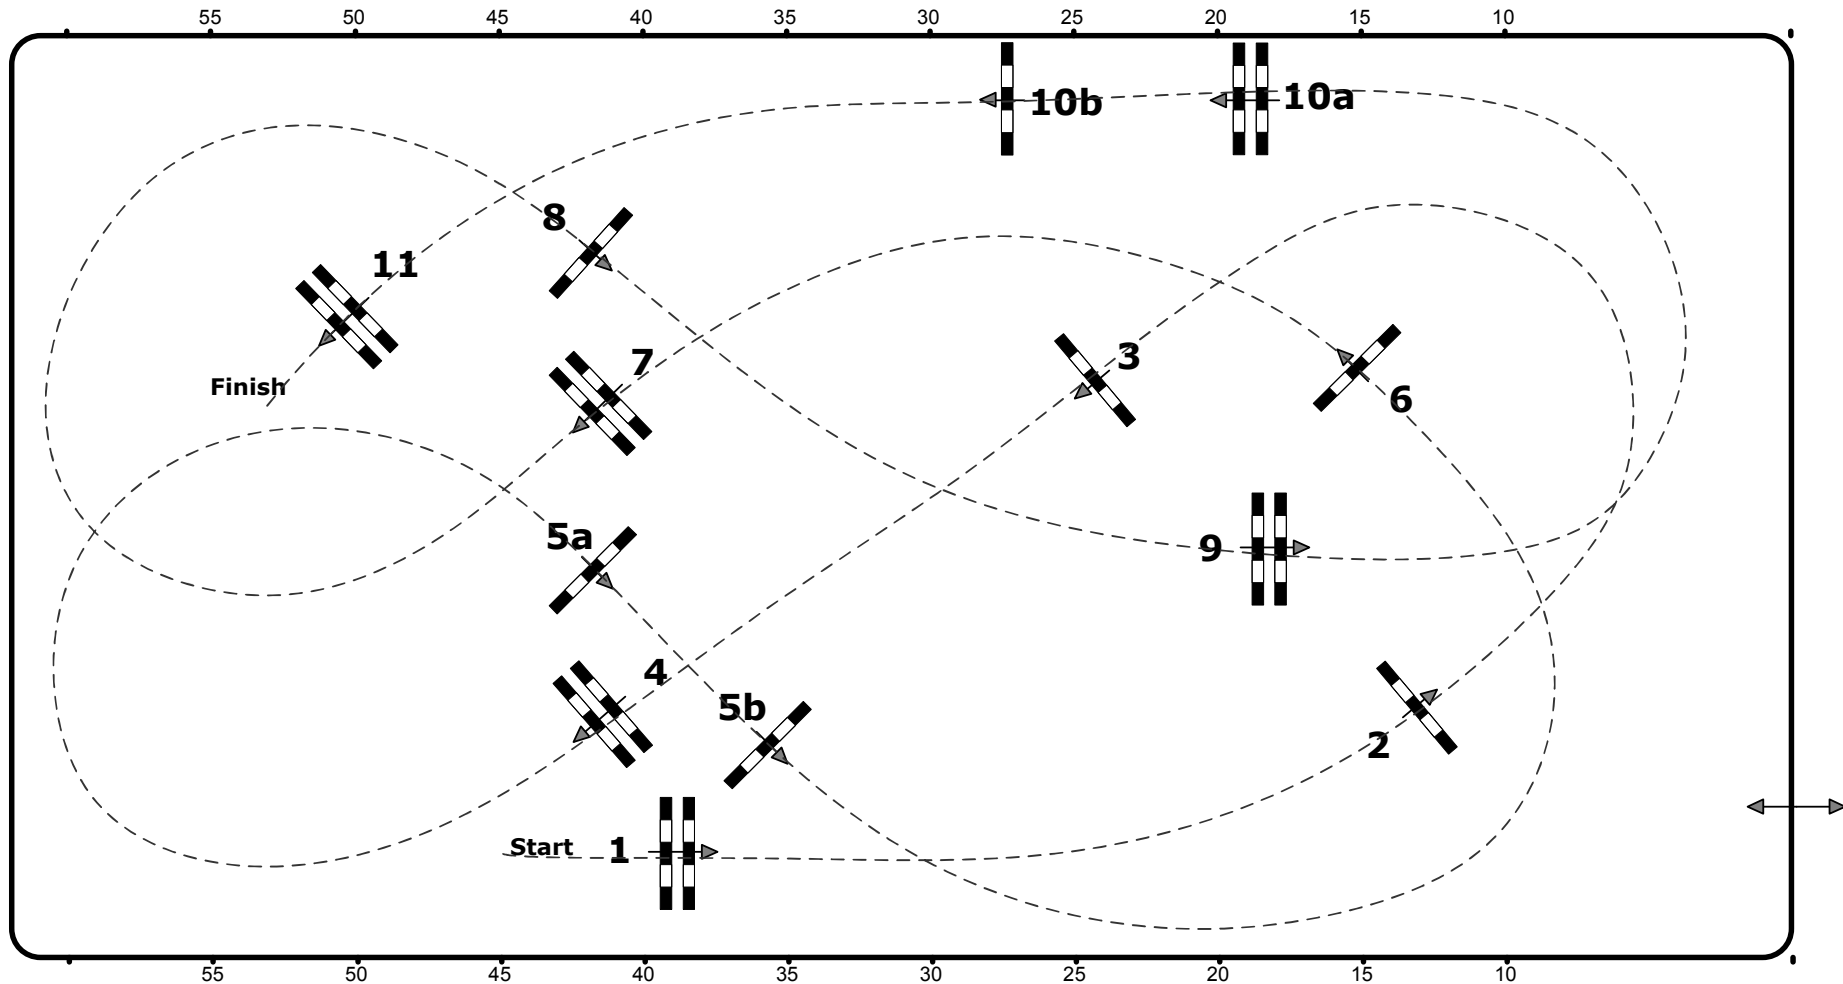

CSI2* / CSIJ/ CSICH / CSN / CSNPCH-A, Salzburg (AUT)

8. – 11. Dezember 2016

38

Class No.: 38

Big Junior Tour opening

Competition against the clock

Table: A
National RG:
FEI RG / Art. 238.2.1
Height: 1,30 m

Speed: 350 m/min
Length: 390 m
Time allowed: 67 sec
Time limit: 134 sec

Obstacles: 11
Efforts: 13
Penalty sec:
Closed combination:

1st Jump-off:
Length: 0 m
Time allowed: 0 sec
Time limit: 0 sec

Messehalle

Jury

Franz Schiermayr (AUT)

Kurt Reitetschläger (AUT)

David Hübler (Aut)