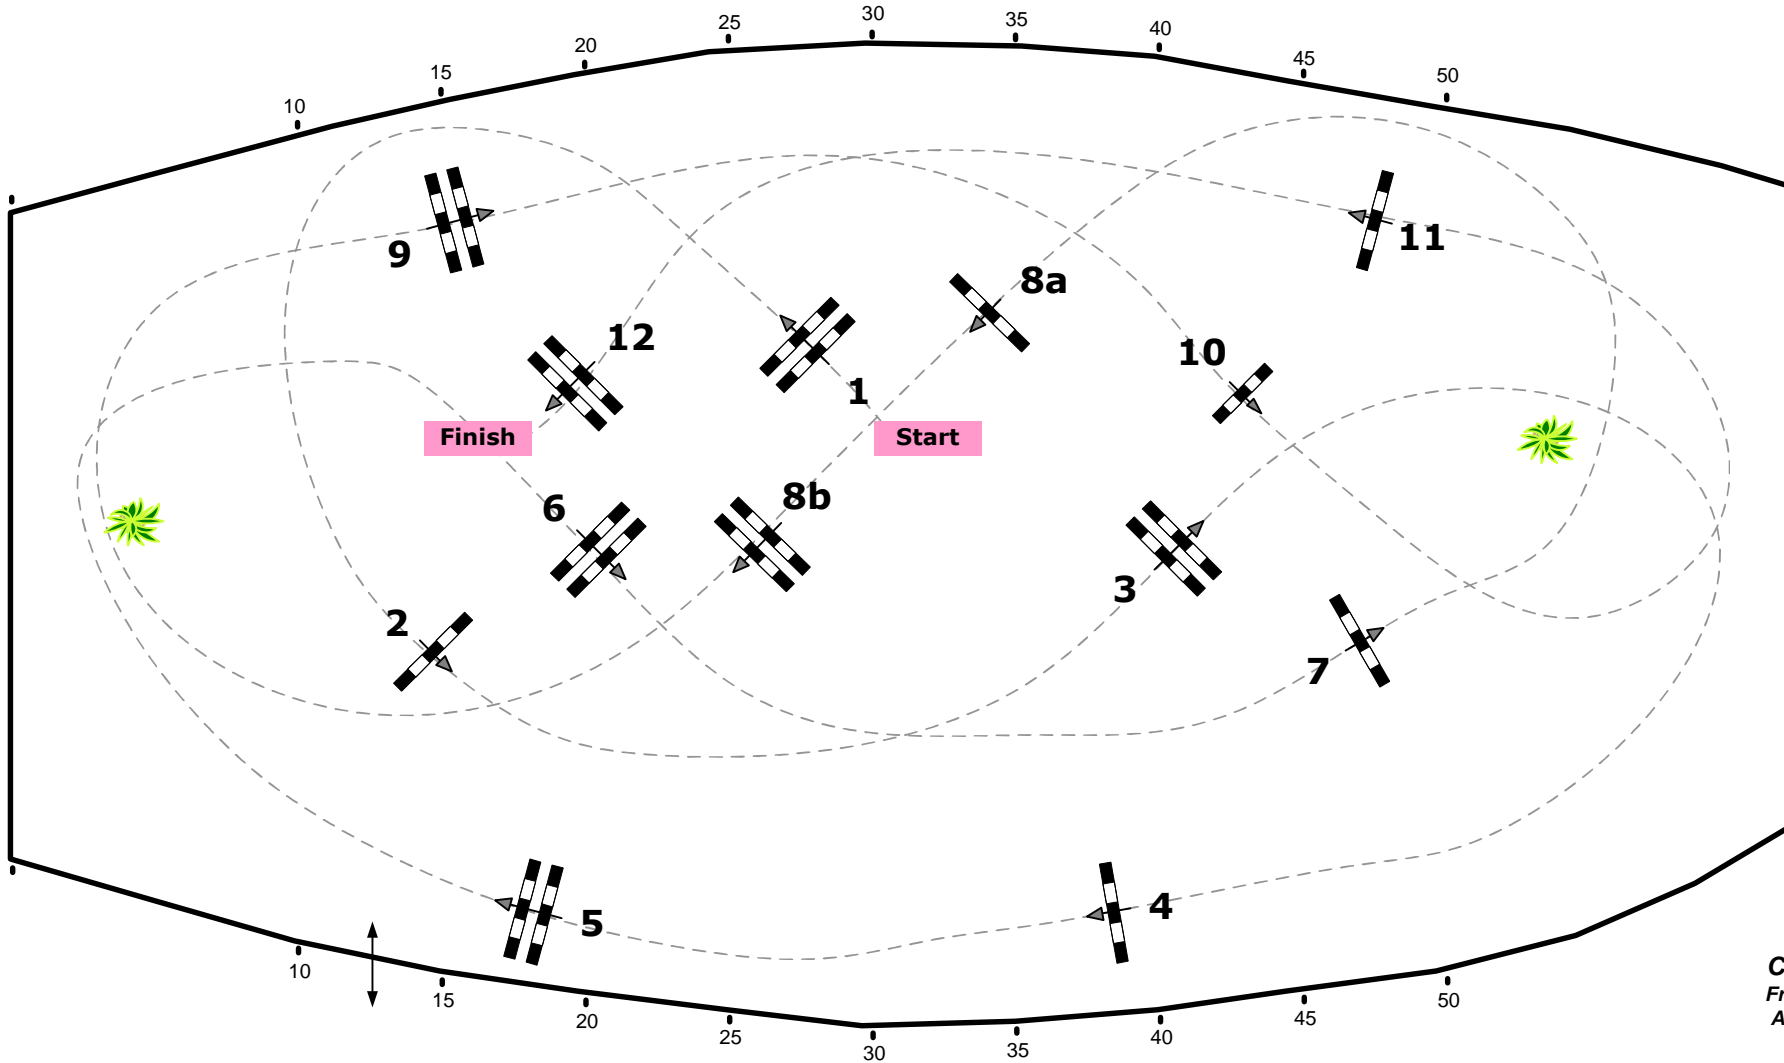

CSI***Salzburg Mevisto Amadeus Horse Indoors

08-11.Dezember 2016

Class No.: 18

Small Amateur Tour

Competition against the clock

Table: A
National RG:
FEI RG / Art. 238.2.1
Height: 1,20 m

Speed: 350 m/min
Length: 450 m
Time allowed: 78 sec
Time limit: 156 sec

Obstacles: 12
Efforts: 13
Penalty sec:
Closed combination:

1st Jump-off:
Length: 0 m
Time allowed: 0 sec
Time limit: 0 sec

Course Designer
Franz Madl (AUT)
Adi Appe (AUT)
& Team