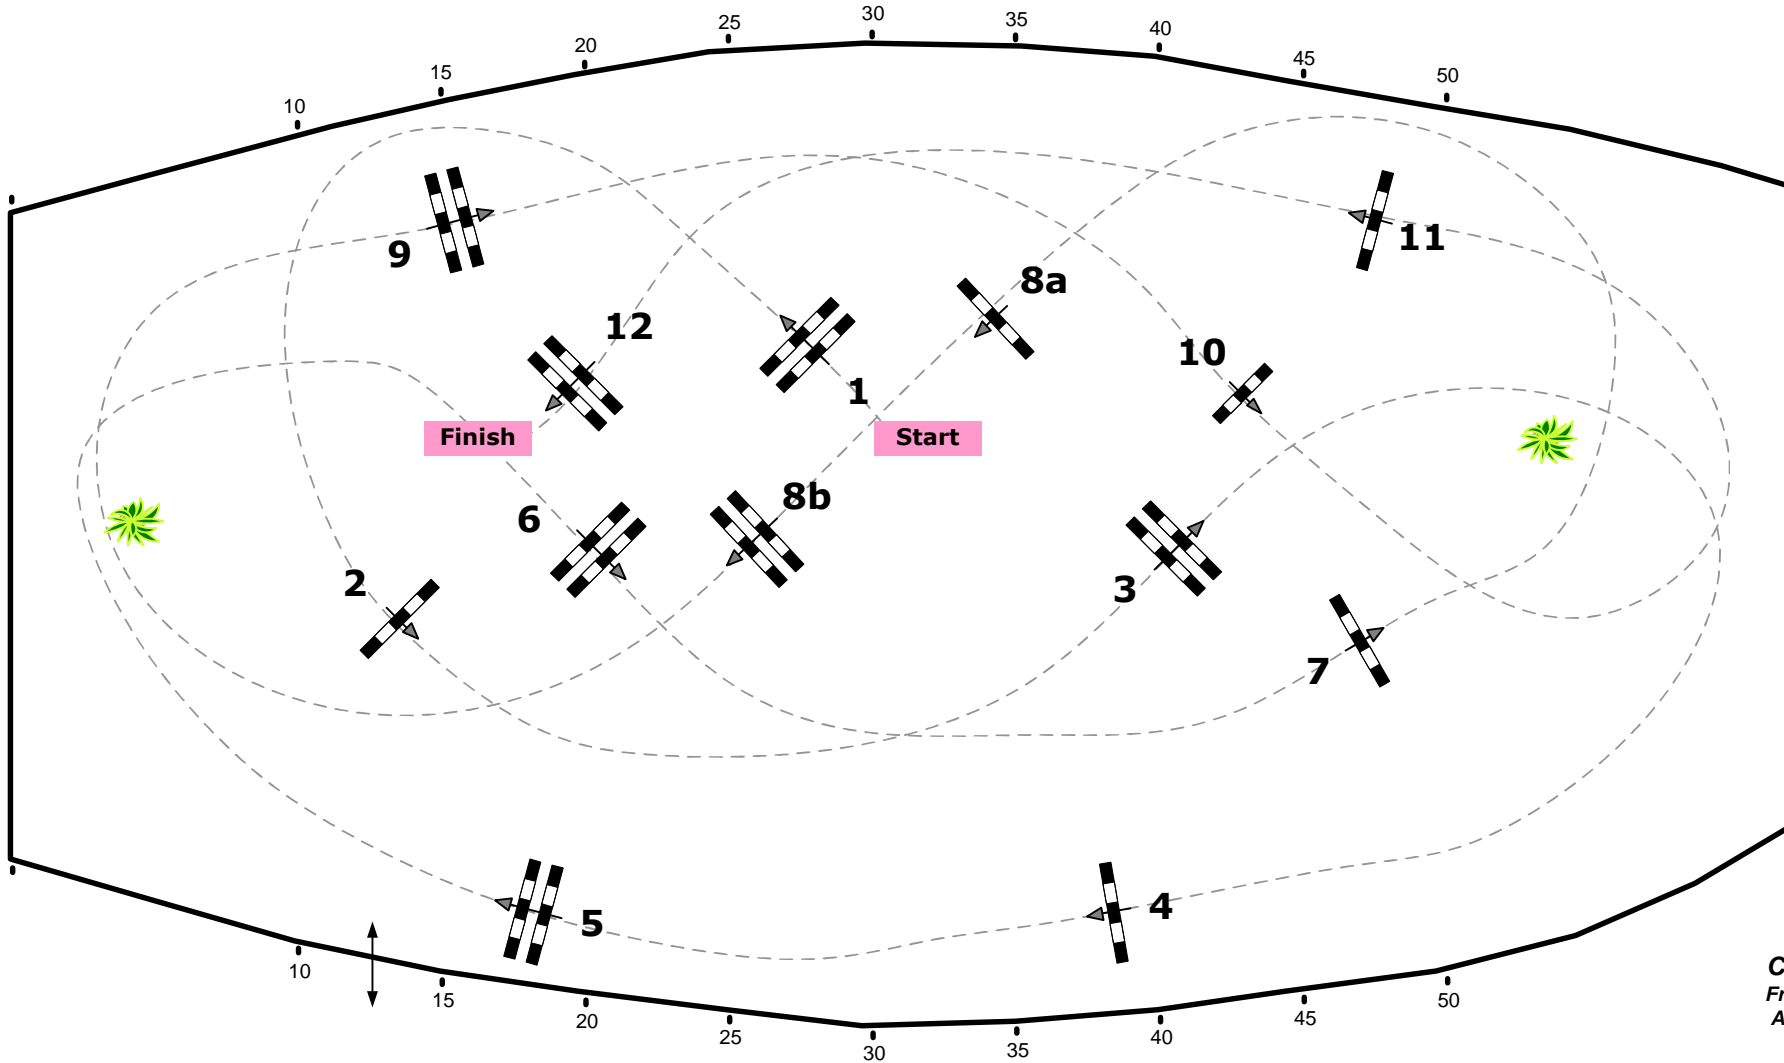

CSI****Salzburg Mevisto Amadeus Horse Indoors

08-11.Dezember 2016

Class No.: 19

Medium Amateur Tour

Competition against the clock

Table: A
National RG:
FEI RG / Art. 238.2.1
Height: 1,25 m

Speed: 350 m/min
Length: 450 m
Time allowed: 78 sec
Time limit: 156 sec

Obstacles: 12
Efforts: 13
Penalty sec:
Closed combination:

1st Jump-off:
Length: 0 m
Time allowed: 0 sec
Time limit: 0 sec

Course Designer
Franz Madl (AUT)
Adi Appe (AUT)
& Team