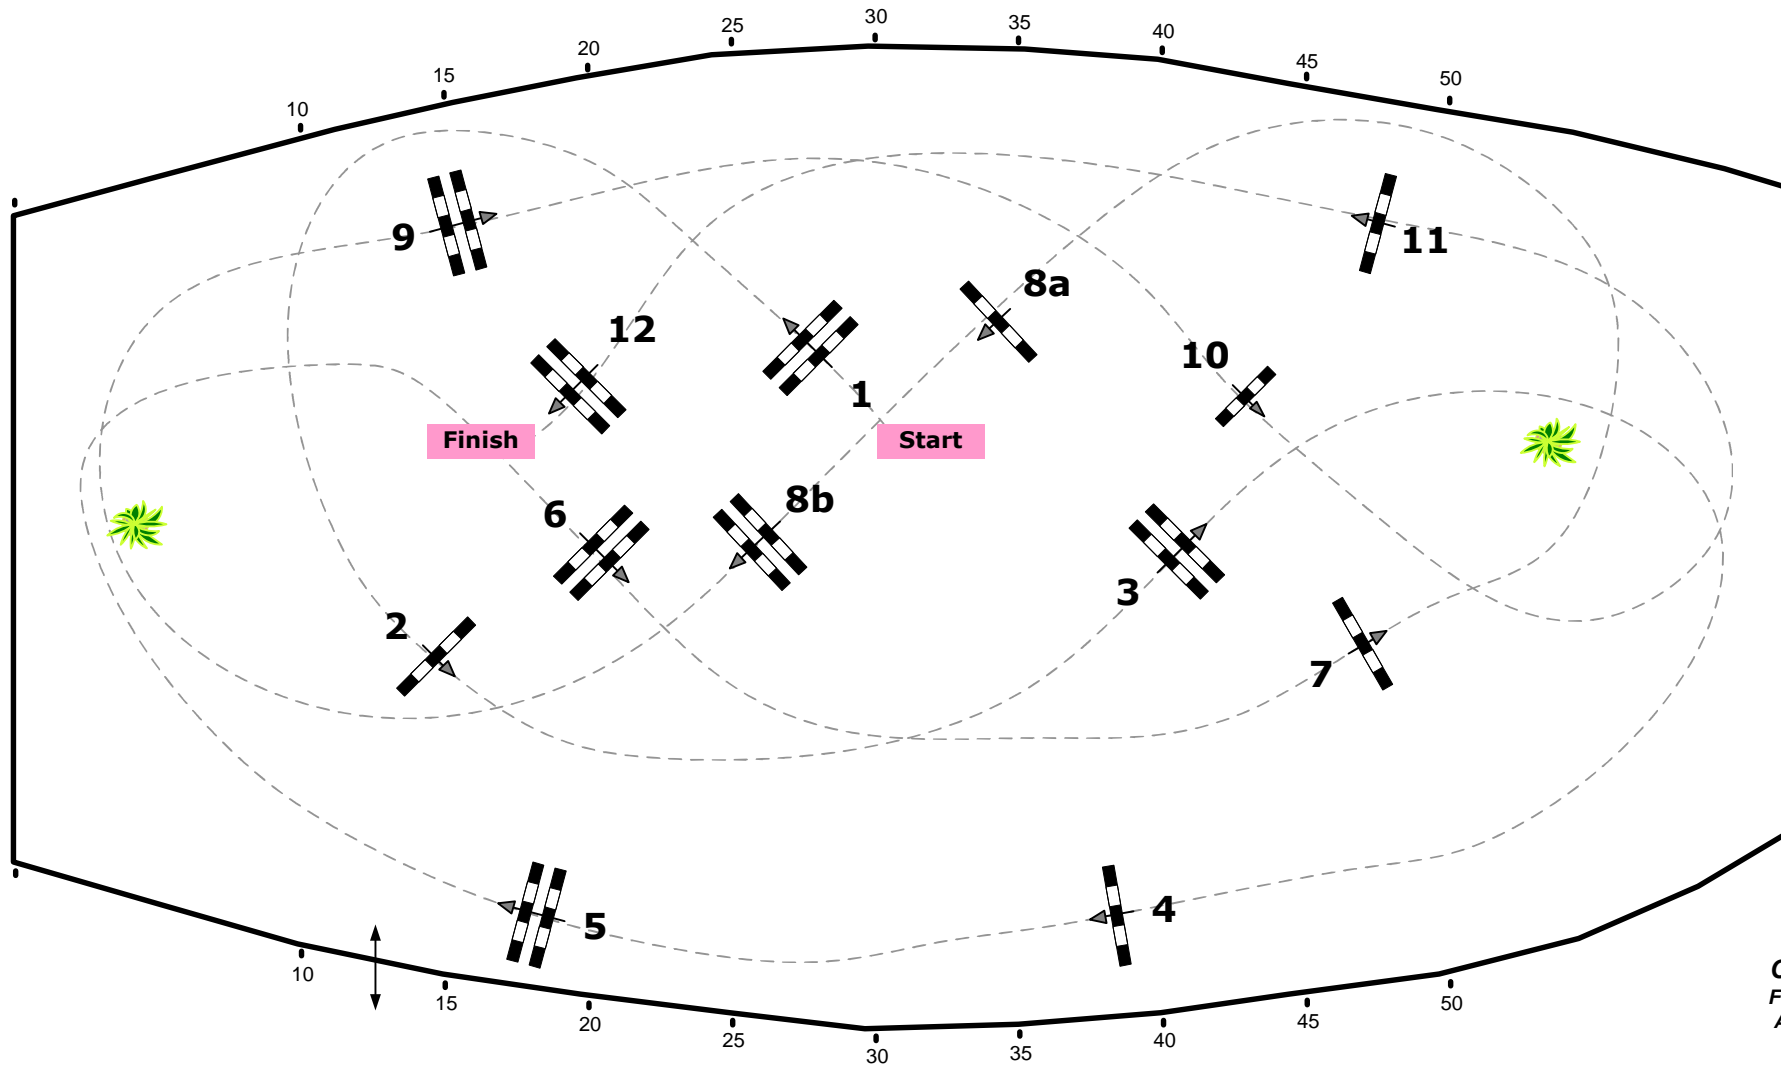

CSI***Salzburg Mevisto Amadeus Horse Indoors

08-11.Dezember 2016

Class No.: 20

Big Amateur Tour

Competition against the clock

Table: A
National RG:
FEI RG / Art. 238.2.1
Height: 1,40 m

Speed: 350 m/min
Length: 450 m
Time allowed: 78 sec
Time limit: 156 sec

Obstacles: 12
Efforts: 13
Penalty sec:
Closed combination:

1st Jump-off:
Length: 0 m
Time allowed: 0 sec
Time limit: 0 sec

Course Designer
Franz Madl (AUT)
Adi Appe (AUT)
& Team