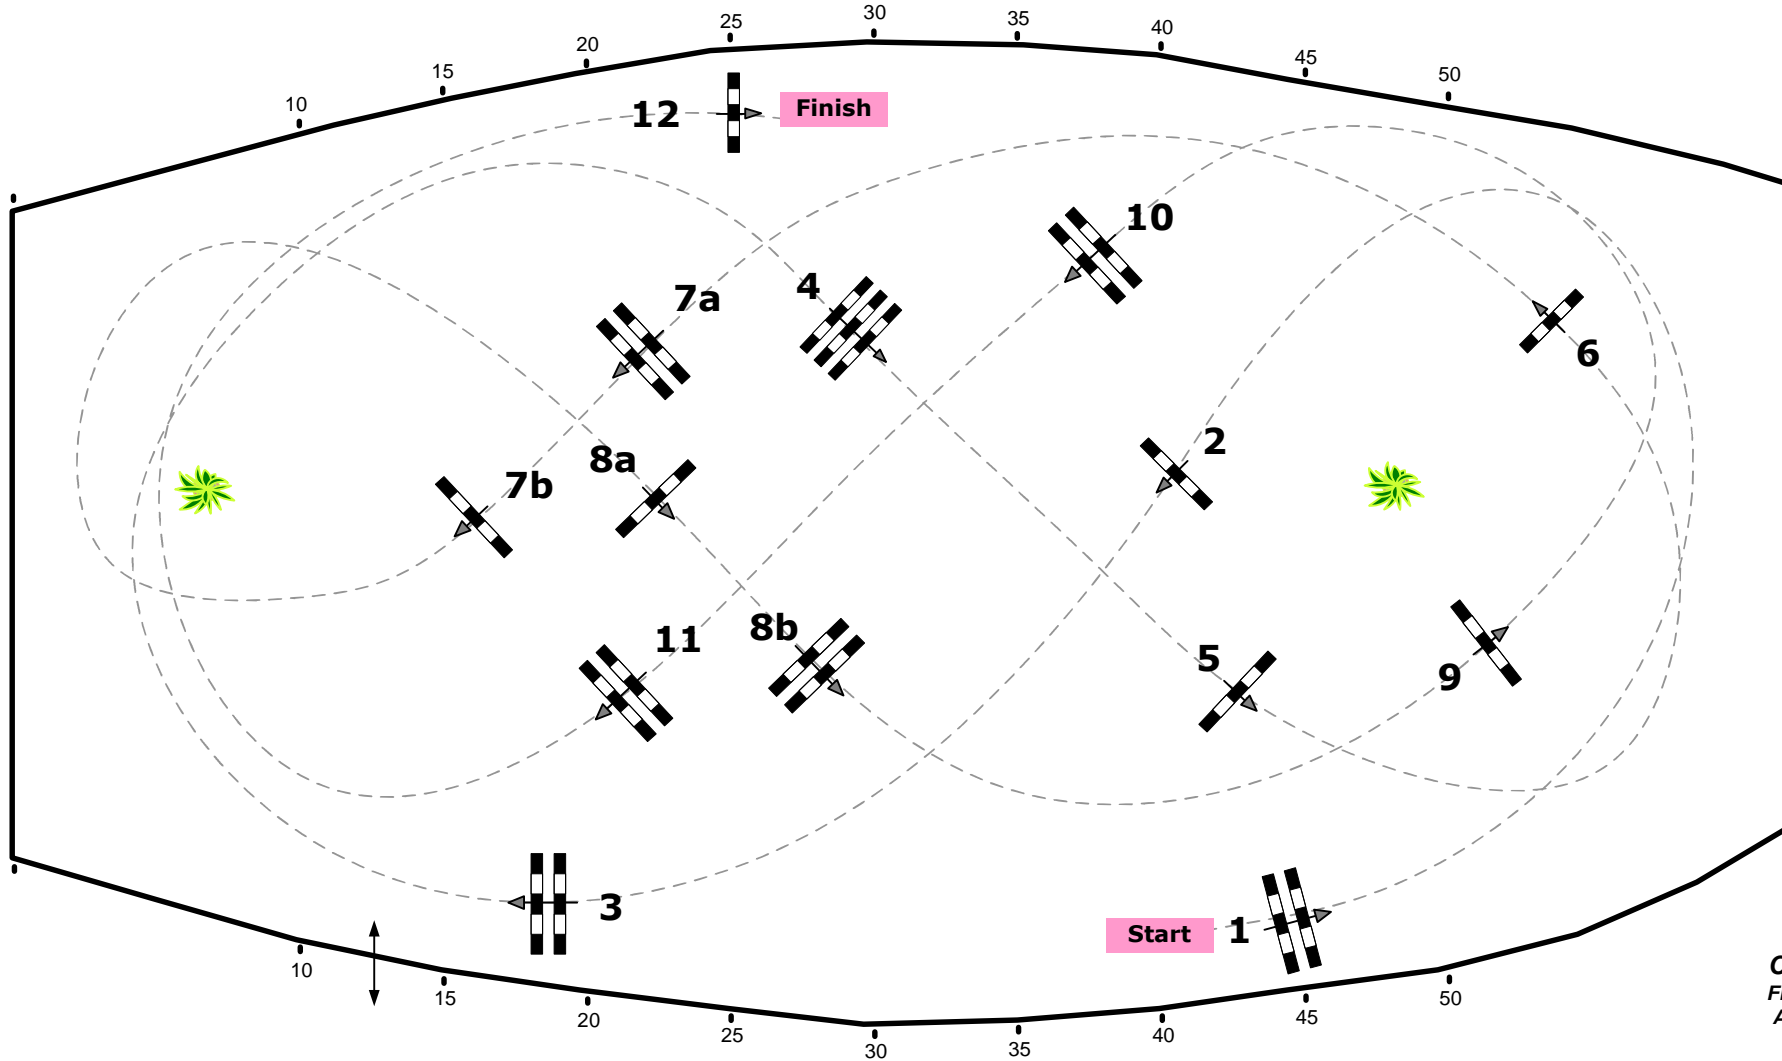

Madl

CSI***Salzburg Mevisto Amadeus Horse Indoors

08-11.Dezember 2016

**MEVISTO
AMADEUS
HORSEINDOORS** 08.-11.
DEZEMBER
2016

Class No.: 25

Amadeus Challenge

Competition against the clock

Table: A
National RG:
FEI RG / Art. 238.2.1
Height: 1,50 m

Speed: 350 m/min
Length: 420 m
Time allowed: 72 sec
Time limit: 144 sec

Obstacles: 12
Efforts: 14
Penalty sec:
Closed combination:

1st Jump-off:
Length: 0 m
Time allowed: 0 sec
Time limit: 0 sec

Course Designer
Franz Madl (AUT)
Adi Appe (AUT)
& Team