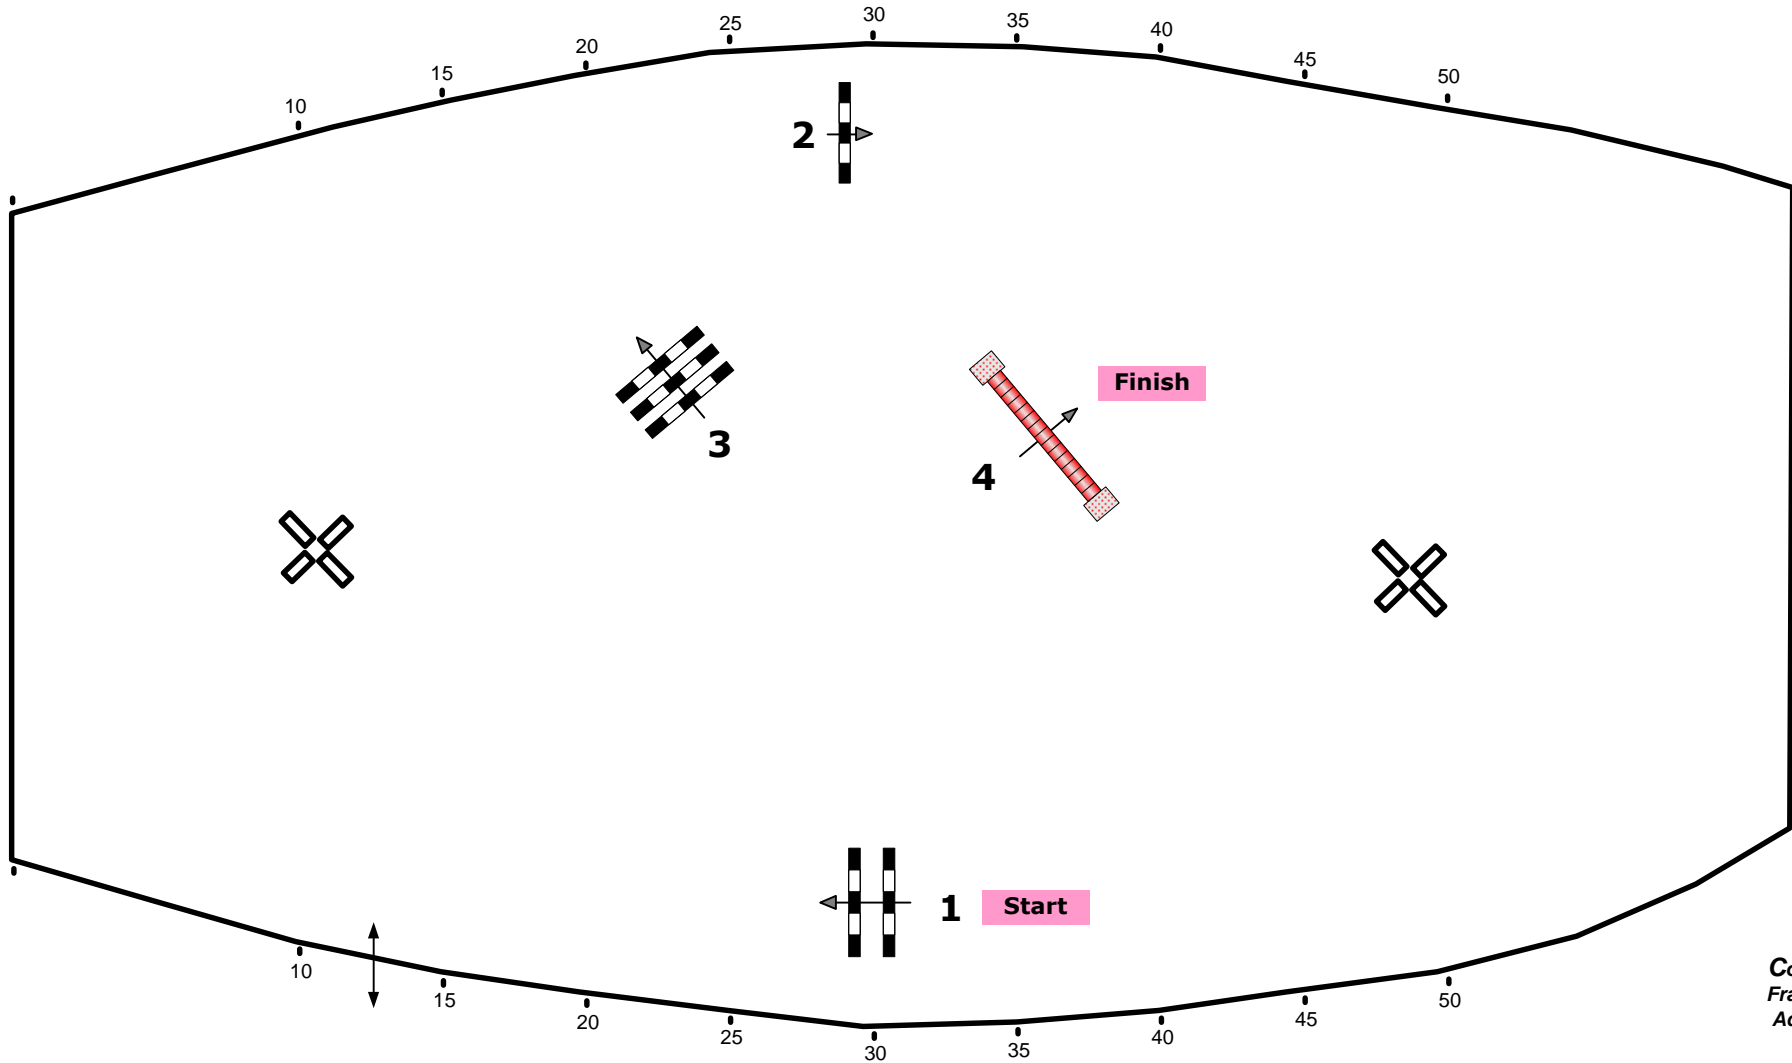

Madi

CSI***Salzburg Mevisto Amadeus Horse Indoors

08-11.Dezember 2016

Class No.: 27

Mevisto High Fly Tour

Puissance Competition

Table: A
National RG:
FEI RG / Art. 262 / 2
Height: 1,60 m

Speed: 350 m/min
Length: 0 m
Time allowed: 0 sec
Time limit: 0 sec

Obstacles: 4
Efforts: 4
Penalty sec:
Closed combination:

1st Jump-off:
Length: 0 m
Time allowed: 0 sec
Time limit: 0 sec

Course Designer
Franz Madi (AUT)
Adi Appe (AUT)
& Team