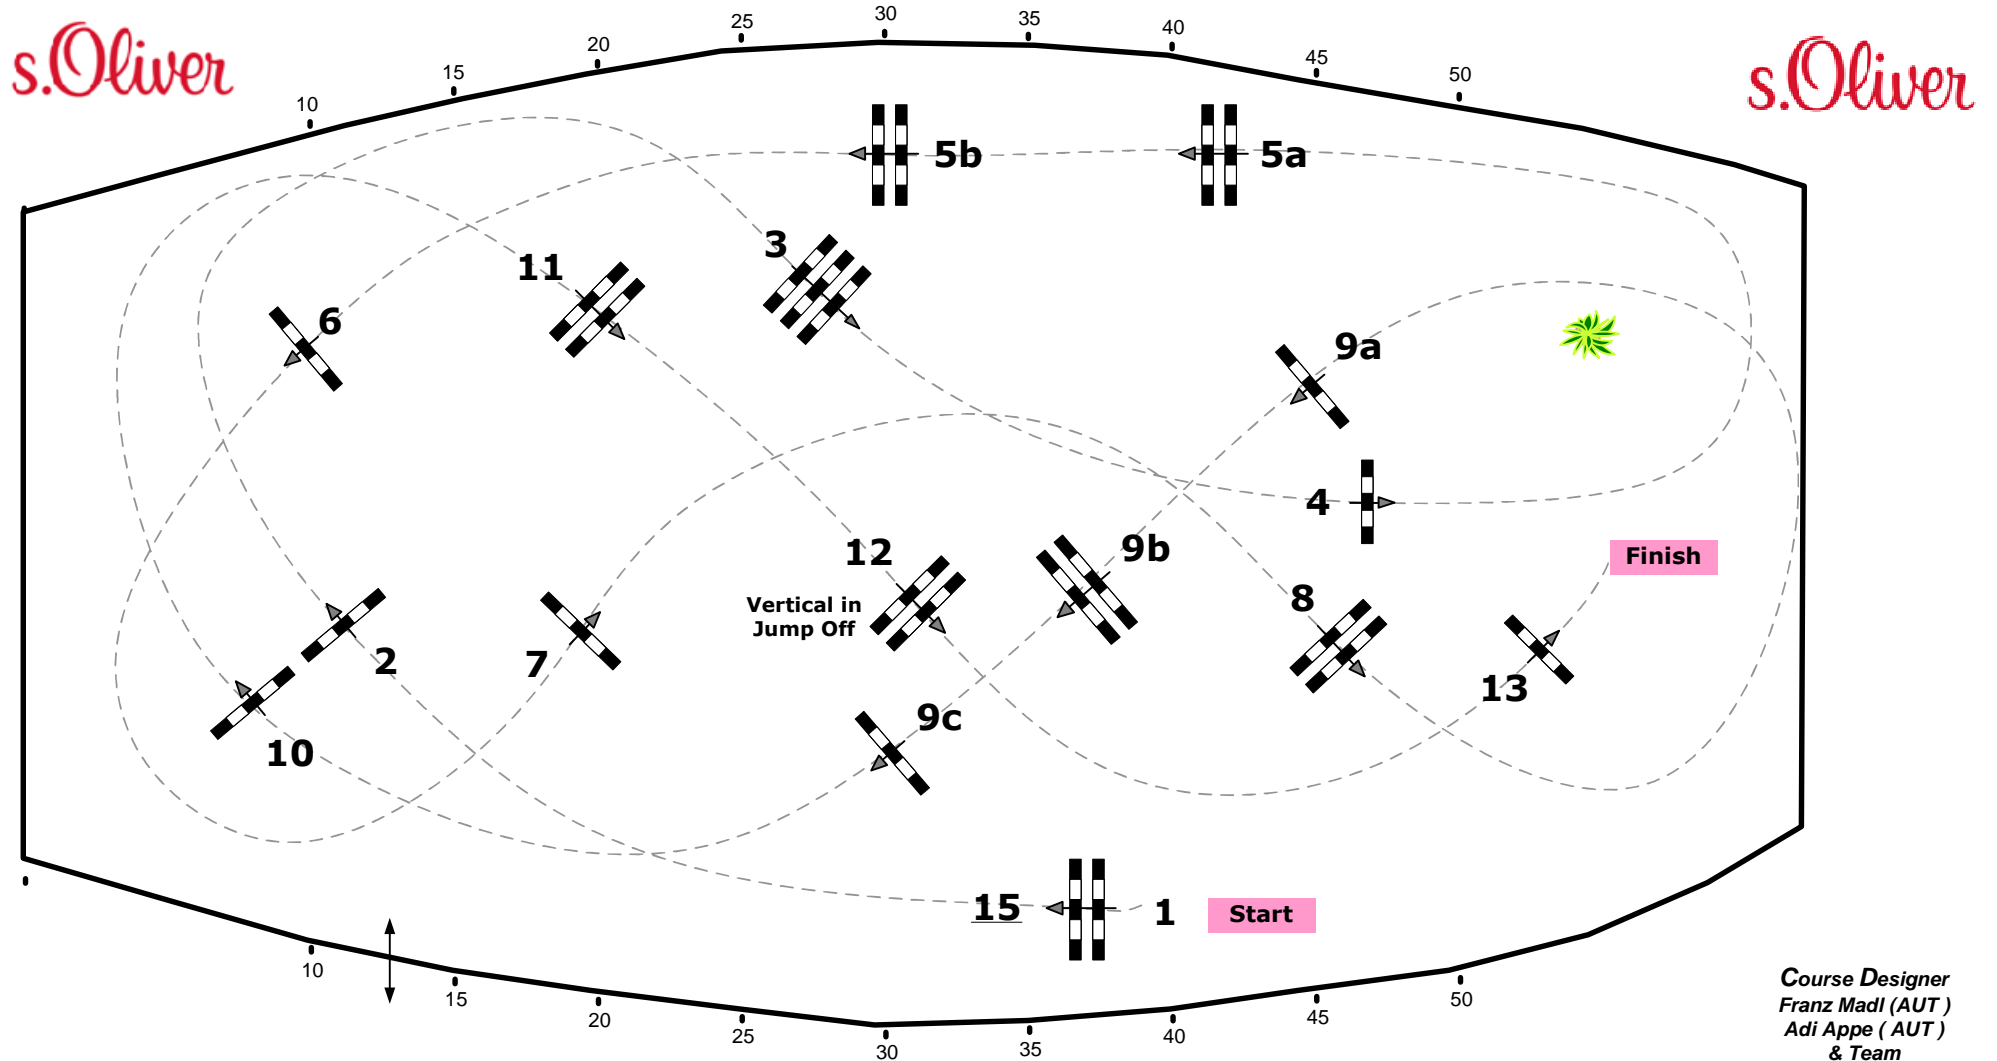

CSI***Salzburg Mevisto Amadeus Horse Indoors

08-11.Dezember 2016

Class No.: 29

Championat of Salzburg

Competition with one jump-off

Table: A
National RG:
FEI RG / Art. 238.2.2
Height: 1,55 m

Speed: 350 m/min
Length: 410 m
Time allowed: 71 sec
Time limit: 142 sec

Obstacles: 13
Efforts: 16
Penalty sec:
Closed combination:

1st Jump-off: **10-3-4-9ab-12-5a-6-15**
Length: 340 m
Time allowed: 59 sec
Time limit: 118 sec

Course Designer
Franz Madl (AUT)
Adi Appe (AUT)
& Team