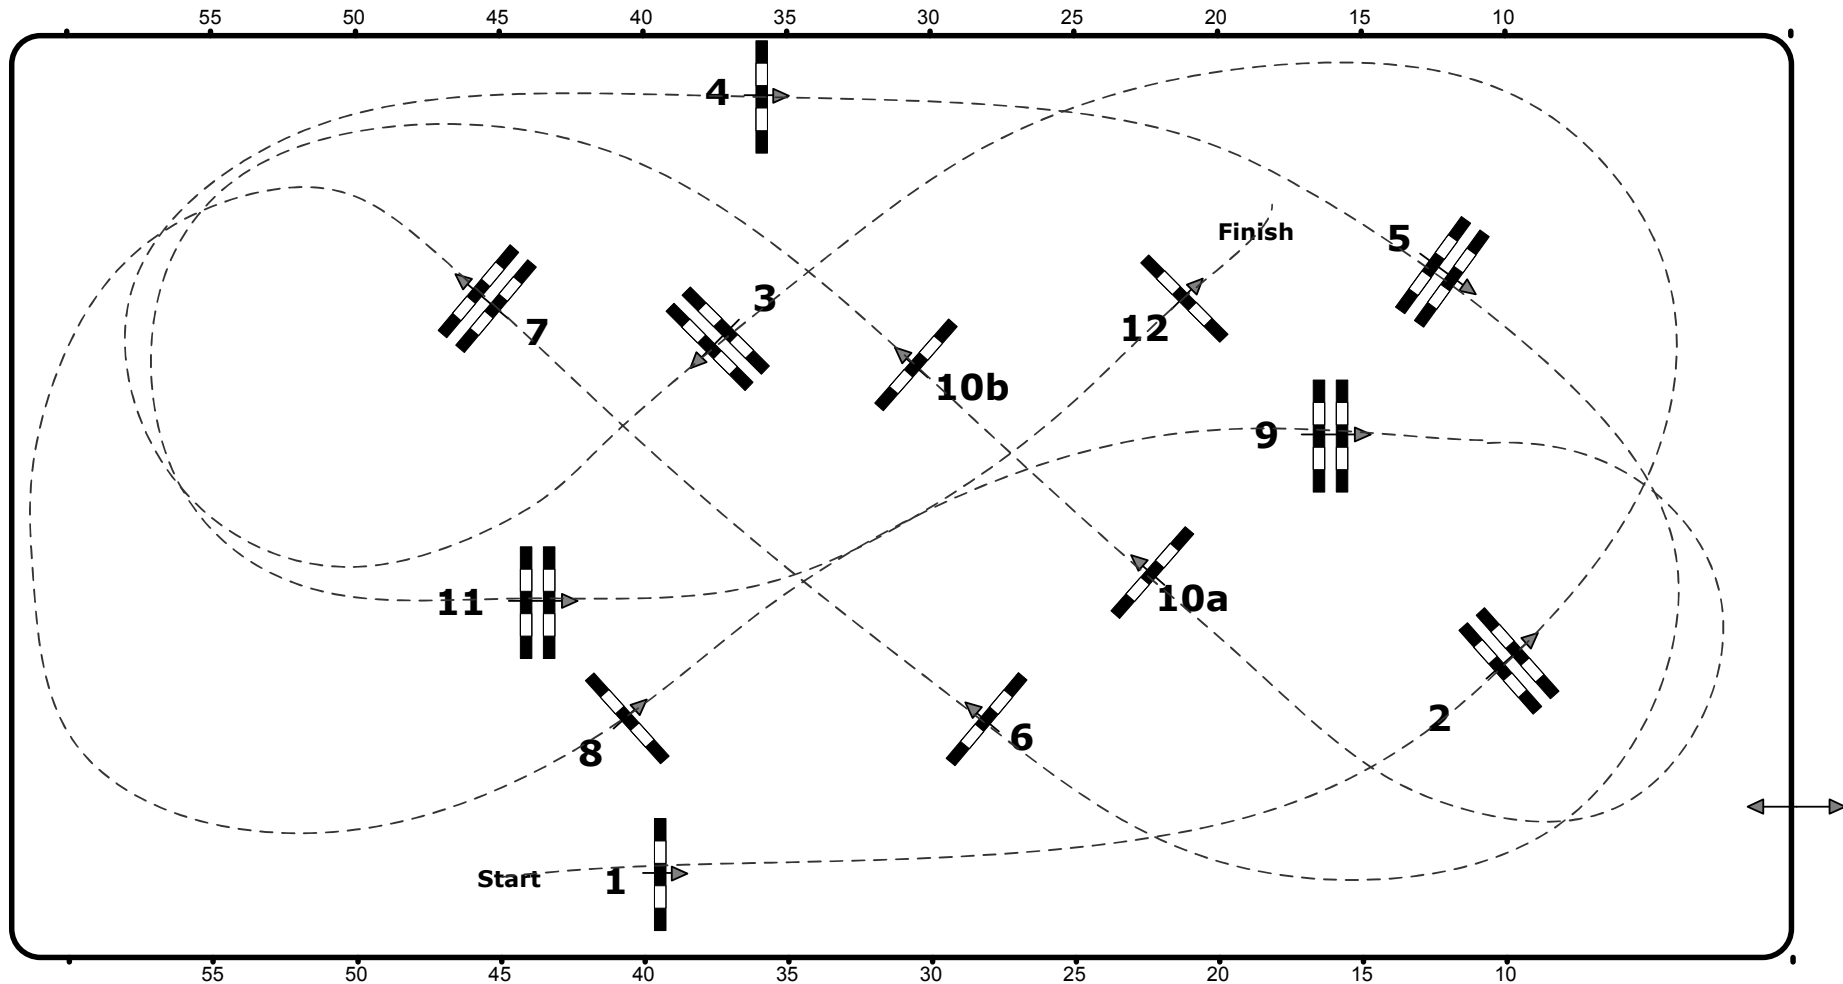

CSI2* / CSIJ/ CSICH / CSN / CSNPCH-A, Salzburg (AUT)

8. – 11. Dezember 2016

43

Class No.: 43

Mini Children Tour Opening

Competition against the clock

Table: A
National RG:
FEI RG / Art. 238.2.1
Height: 1,15 m

Speed: 350 m/min
Length: 450 m
Time allowed: 78 sec
Time limit: 156 sec

Obstacles: 12
Efforts: 13
Penalty sec:
Closed combination:

1st Jump-off:
Length: 0 m
Time allowed: 0 sec
Time limit: 0 sec

Messehalle