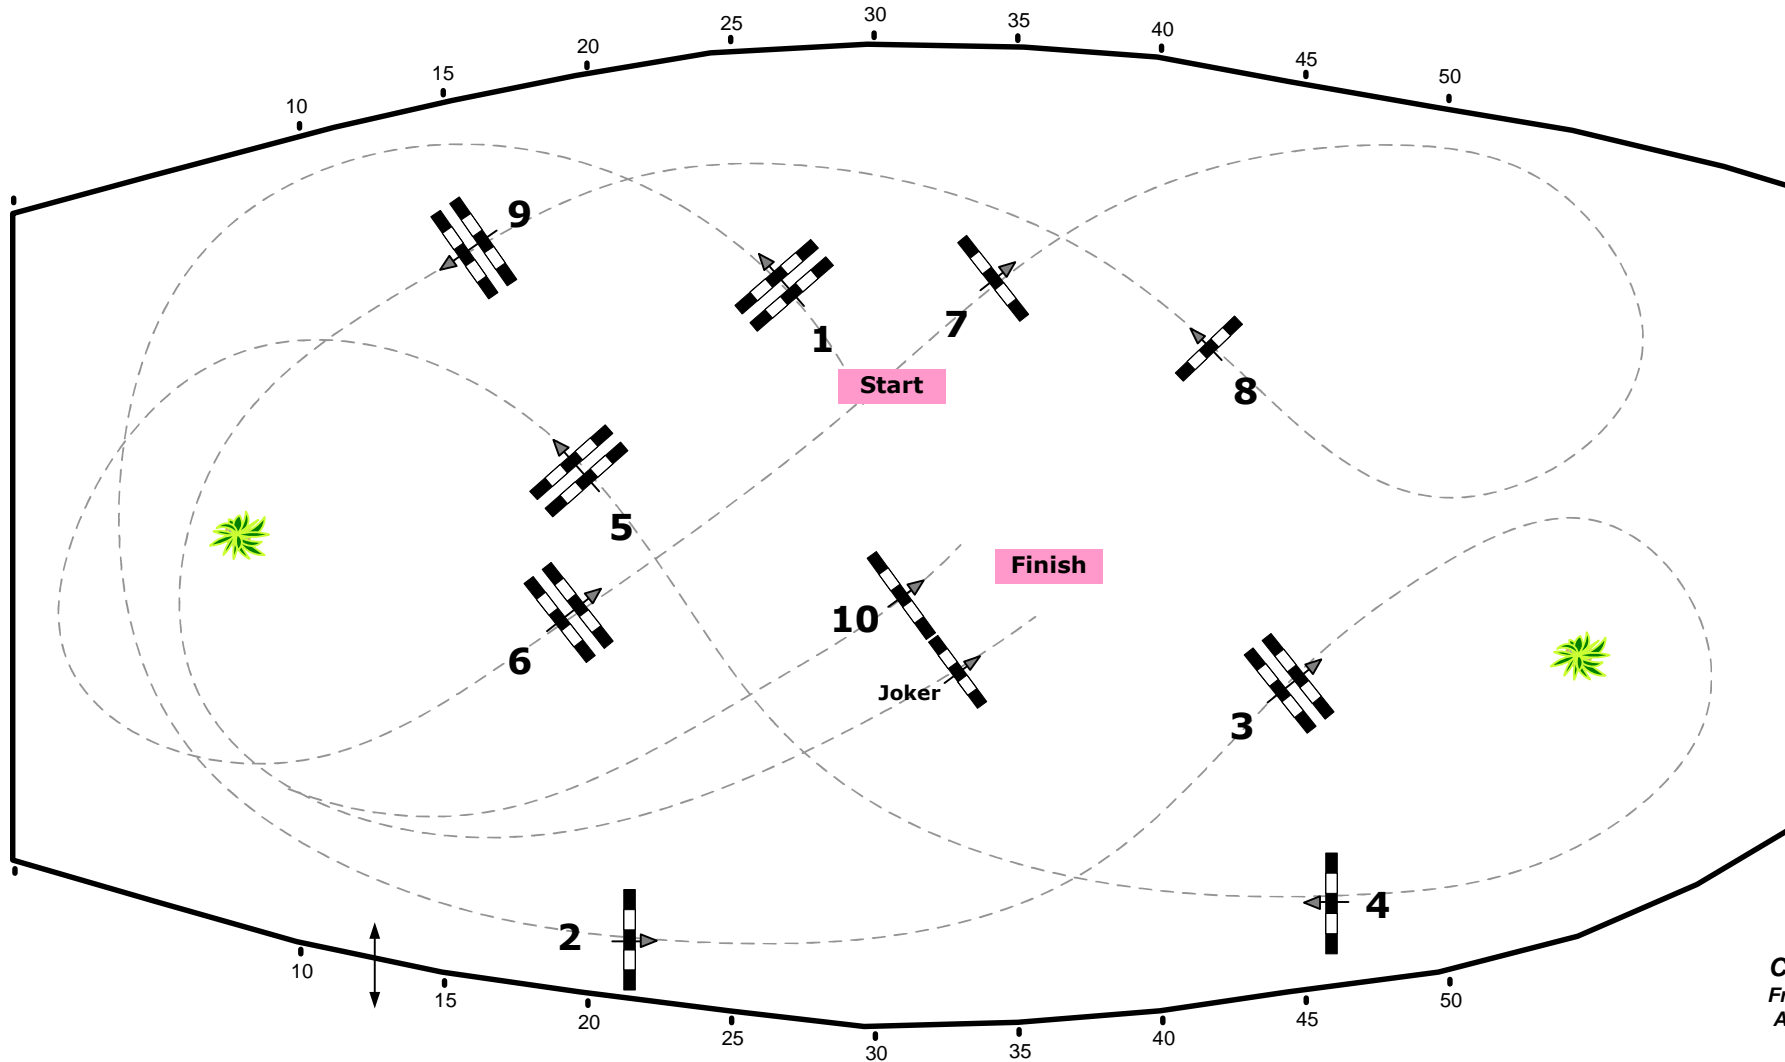

Madl

CSI***Salzburg Mevisto Amadeus Horse Indoors

08-11.Dezember 2016

Class No.: 19

Medium Amateur Tour

Accumulator Competition

Table: A
National RG:
FEI RG / Art. 269.5/269.1.2.3
Height: 1,25 m

Speed: 350 m/min
Length: 370 m
Time allowed: 64 sec
Time limit: 128 sec

Obstacles: 10
Efforts: 10
Penalty sec:
Closed combination:

1st Jump-off:
Length: 0 m
Time allowed: 0 sec
Time limit: 0 sec

Course Designer
Franz Madl (AUT)
Adi Appe (AUT)
& Team