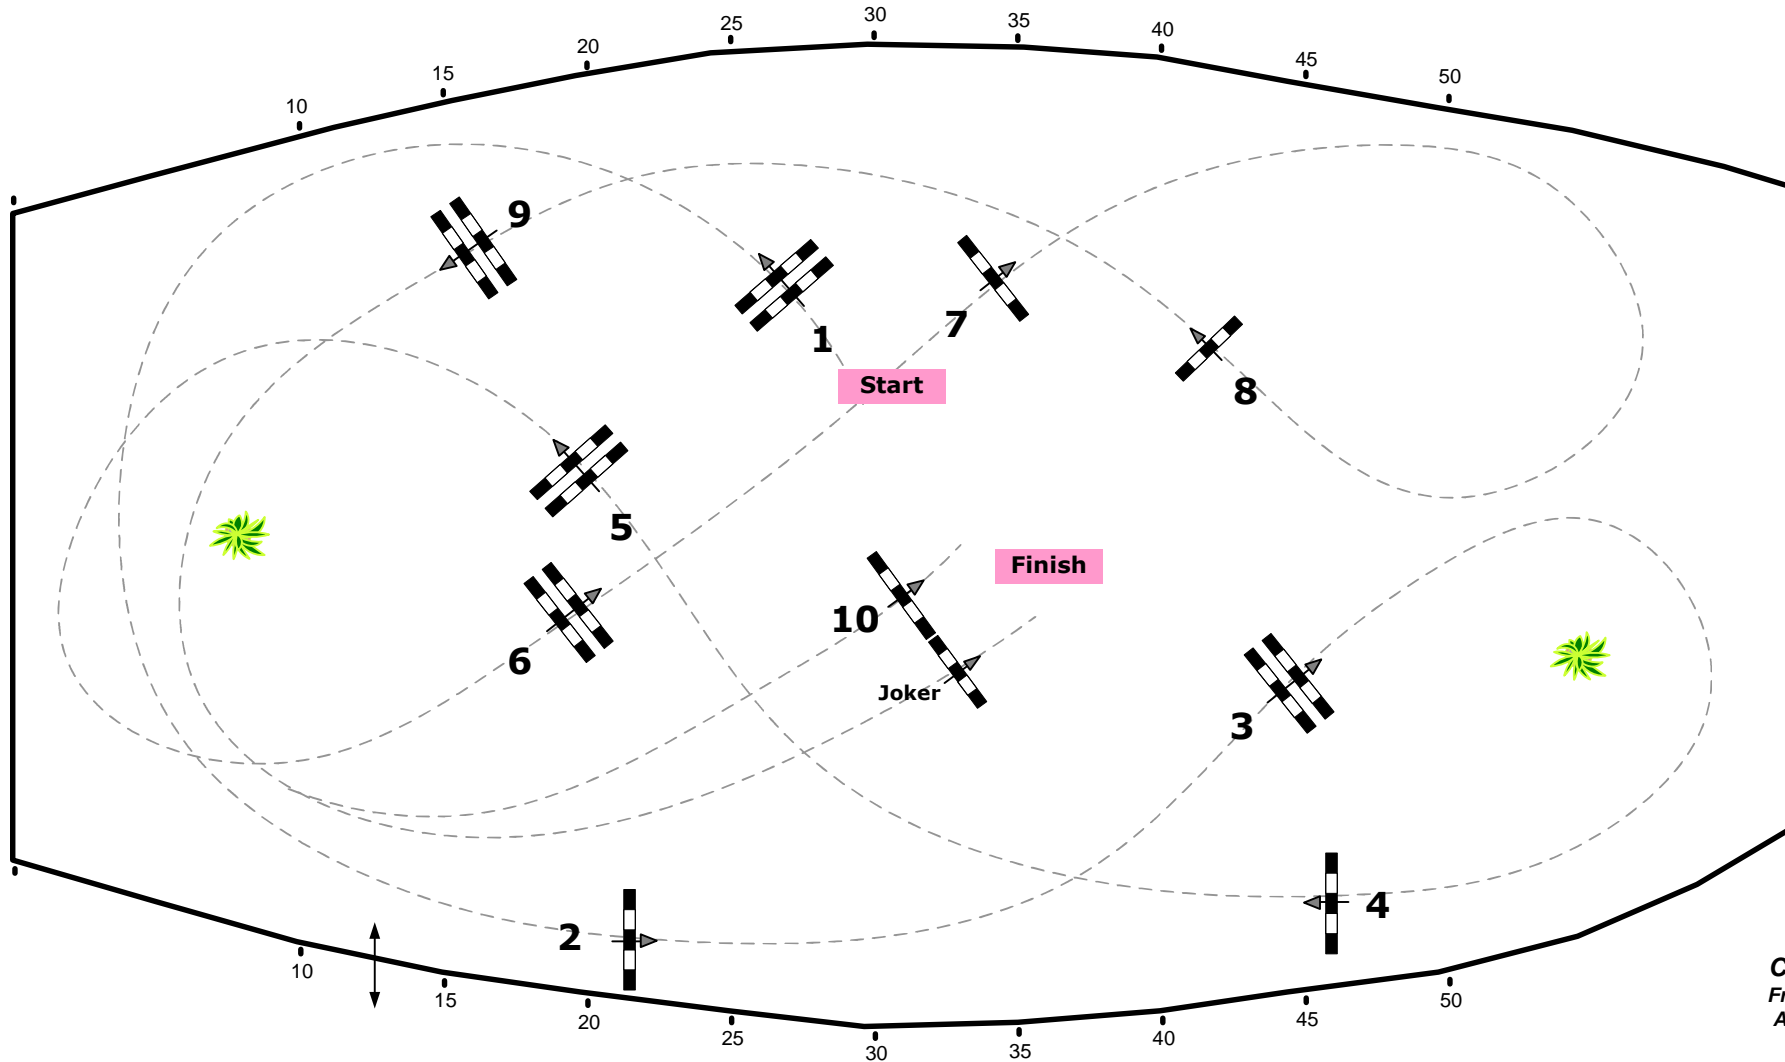

Madl

CSI***Salzburg Mevisto Amadeus Horse Indoors

08-11.Dezember 2016

Class No.: 20

Big Amateur Tour

Accumulator Competition

Table: A
National RG:
FEI RG / Art. 269.5/269.1.2.3
Height: 1,40 m

Speed: 350 m/min
Length: 370 m
Time allowed: 64 sec
Time limit: 128 sec

Obstacles: 10
Efforts: 10
Penalty sec:
Closed combination:

1st Jump-off:
Length: 0 m
Time allowed: 0 sec
Time limit: 0 sec

Course Designer
Franz Madl (AUT)
Adi Appe (AUT)
& Team