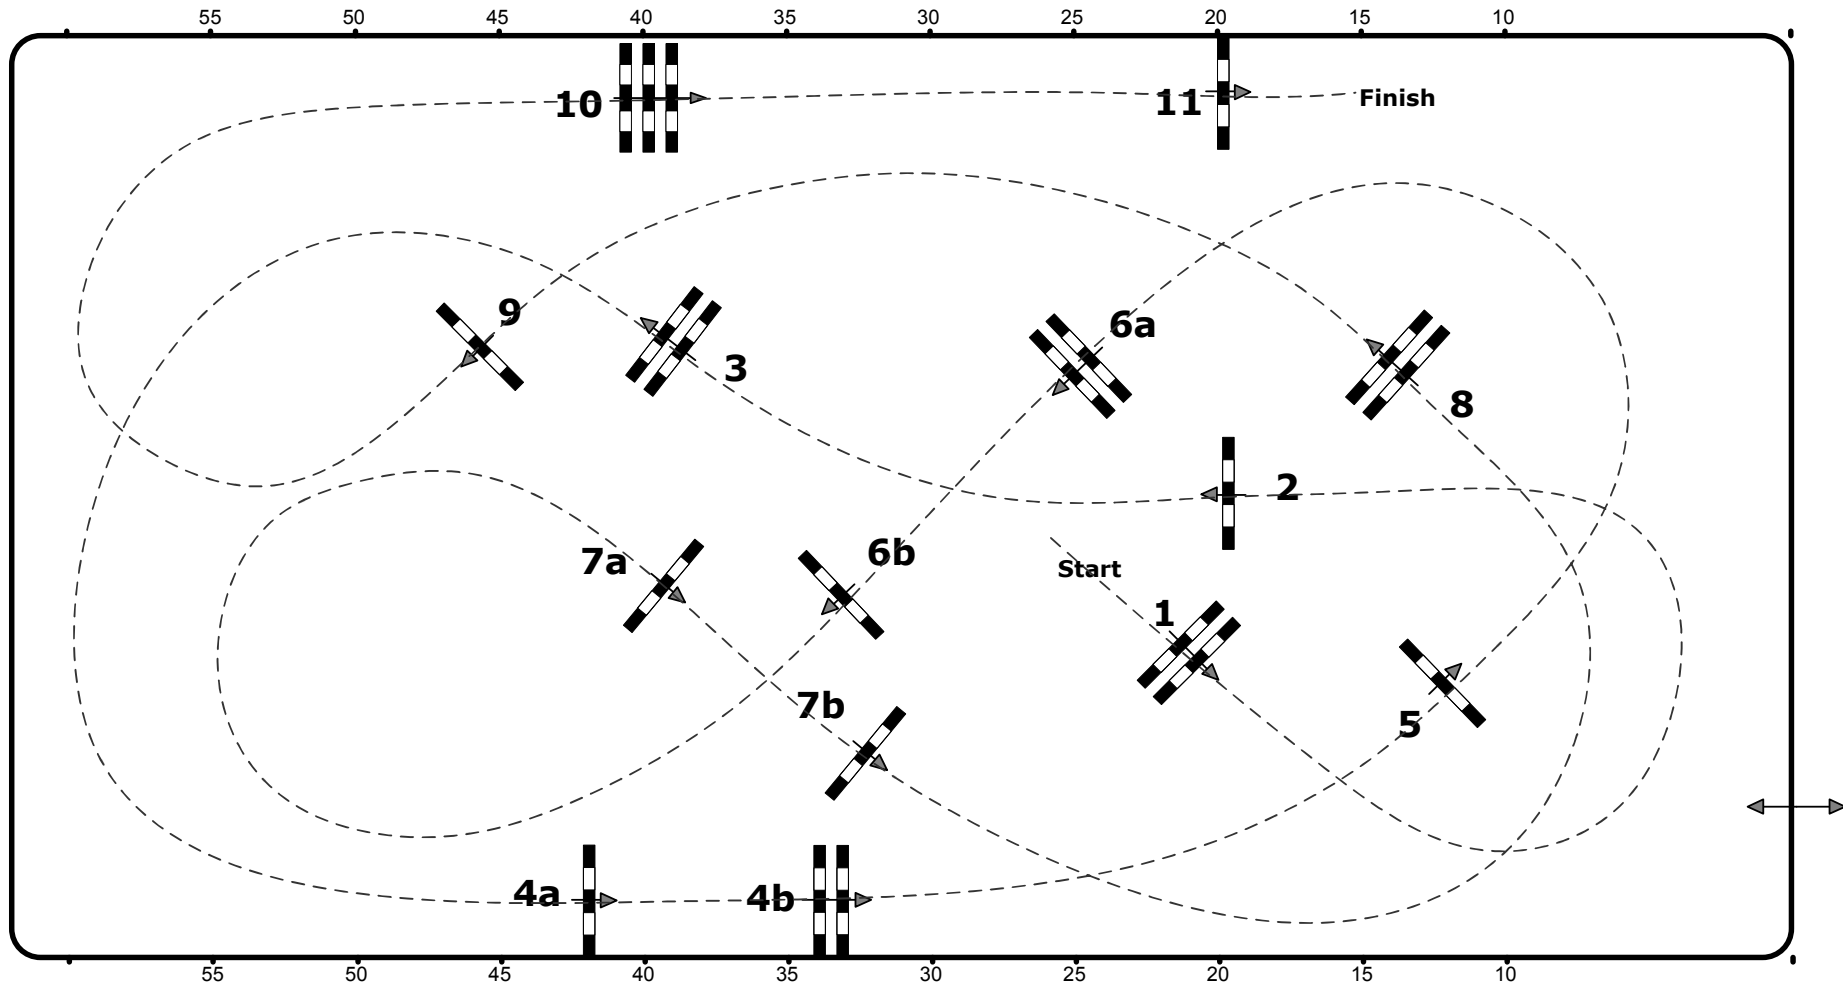

CSI2* / CSIJ/ CSICH / CSN / CSNPCH-A, Salzburg (AUT)

8. – 11. Dezember 2016

35

Class No.: 35

Small Tour Final

Competition against the clock

Table: A
National RG:
FEI RG / Art. 238.2.1
Height: 1,35 m

Speed: 350 m/min
Length: 390 m
Time allowed: 67 sec
Time limit: 134 sec

Obstacles: 11
Efforts: 14
Penalty sec:
Closed combination:

1st Jump-off:
Length: 0 m
Time allowed: 0 sec
Time limit: 0 sec

Messehalle

Jury

Franz Schiermayr (AUT)

Kurt Reitetschläger (AUT)

David Hübler (Aut)