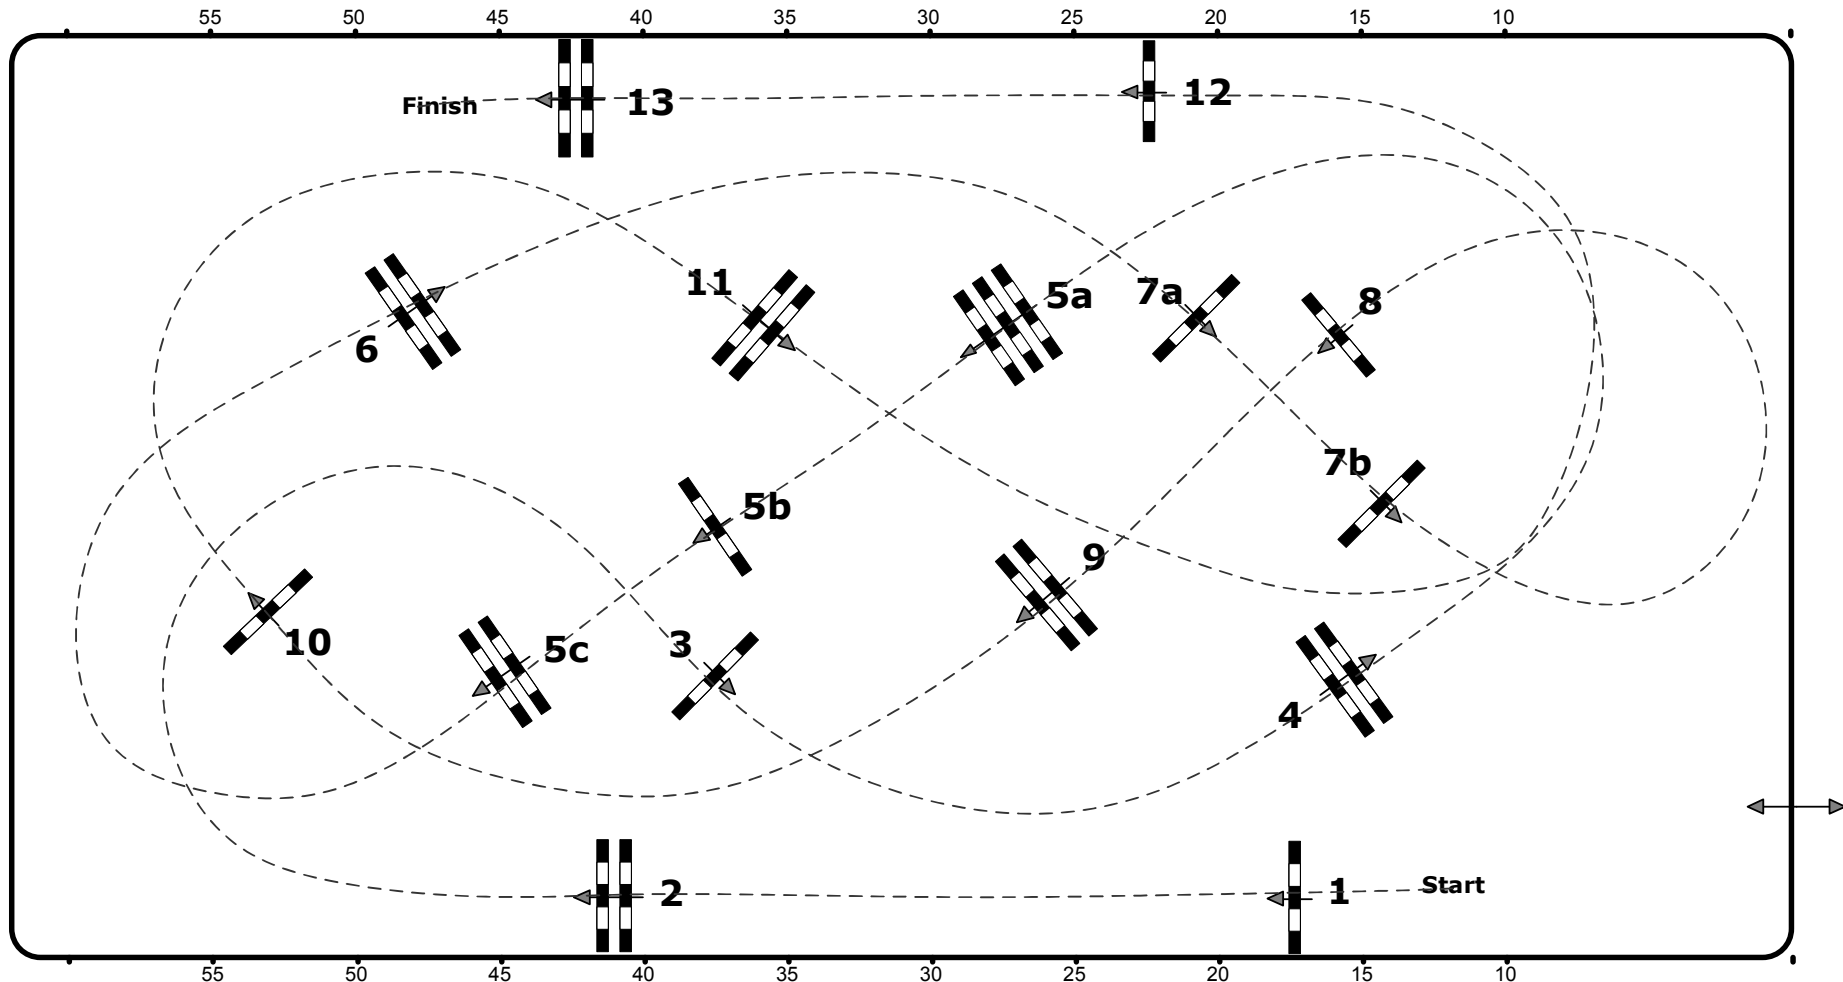

CSI2* / CSIJ/ CSICH / CSN / CSNPCH-A, Salzburg (AUT)

8. – 11. Dezember 2016

36

Class No.: 36

Sportland Salzburg Grand Prix

Competition against the clock

Table: A
National RG:
FEI RG / Art. 238.2.1
Height: 1,45 m

Speed: 350 m/min
Length: 440 m
Time allowed: 76 sec
Time limit: 152 sec

Obstacles: 13
Efforts: 16
Penalty sec:
Closed combination:

1st Jump-off:
Length: 0 m
Time allowed: 0 sec
Time limit: 0 sec

Messehalle