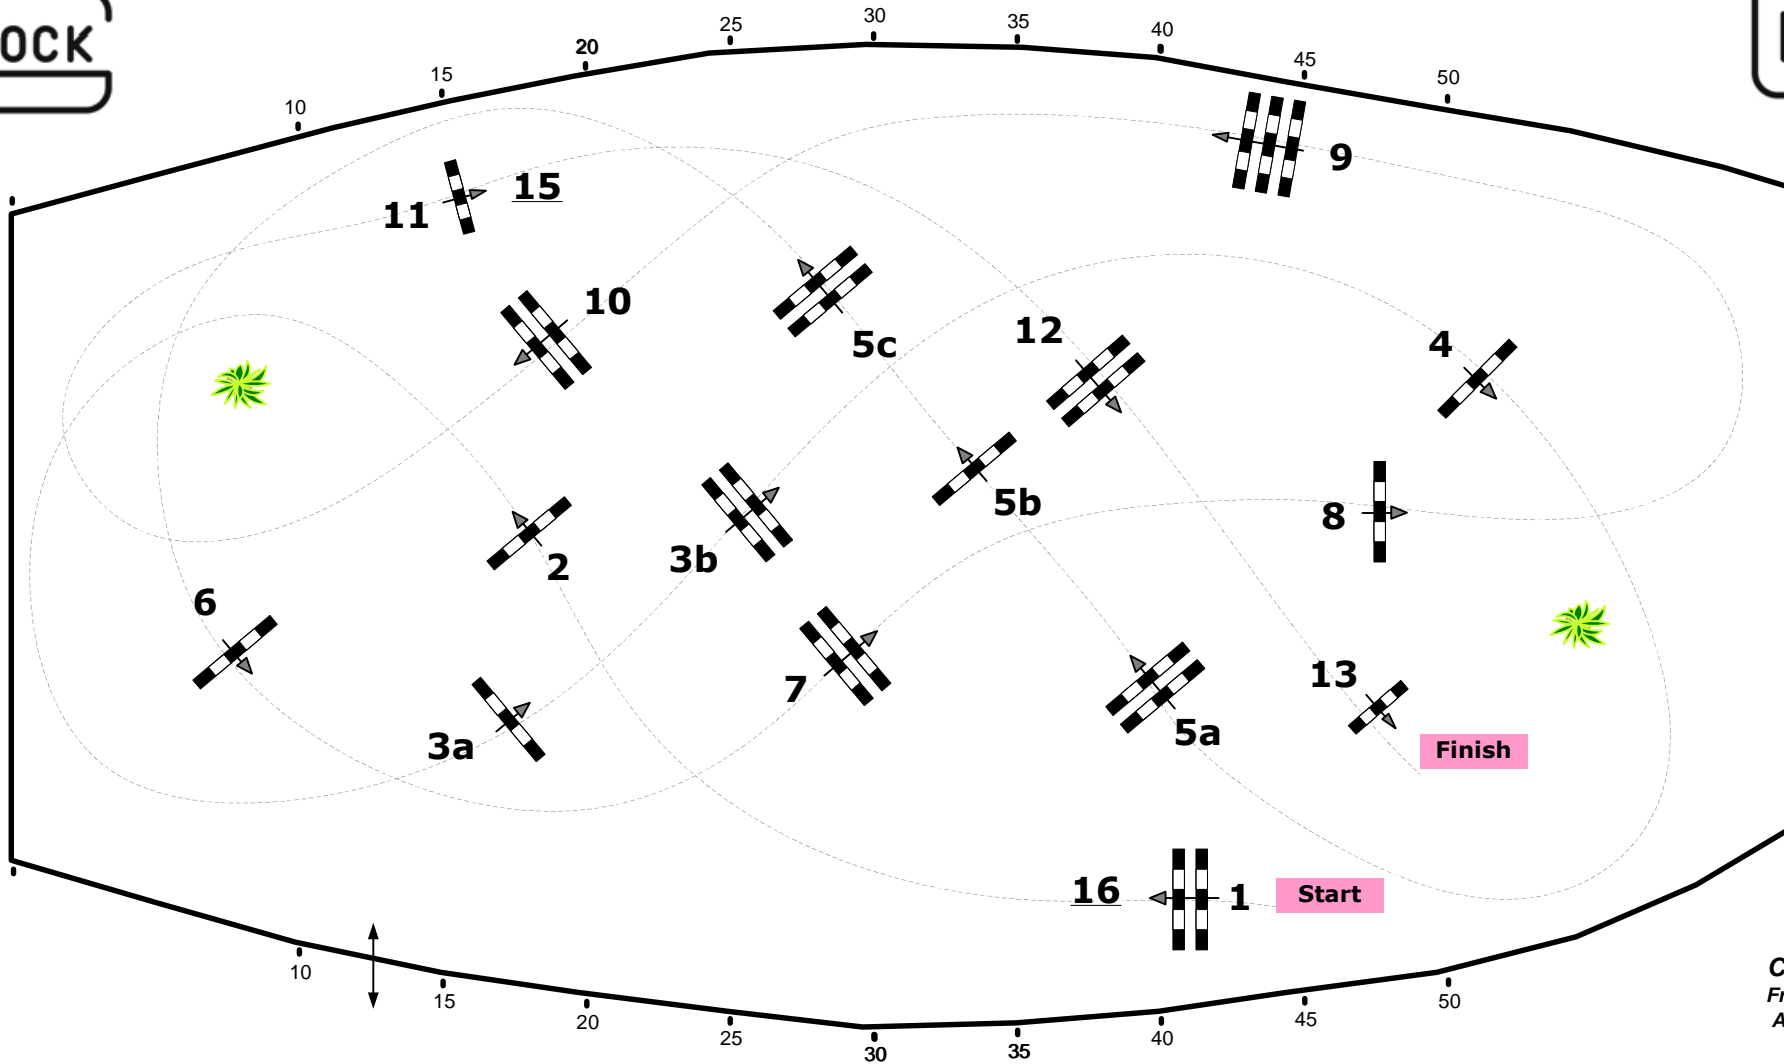

Madl

CSI***Salzburg Mevisto Amadeus Horse Indoors

08-11.Dezember 2016

Class No.: 31

Gaston Glock's Grand Prix of Salzburg

Competition with one jump-off

7-8-9-15-3b-5bc-6-16

Table: A
National RG:
FEI RG / Art. 238.2.2
Height: 1,60 m

Speed: 350 m/min
Length: 430 m
Time allowed: 74 sec
Time limit: 148 sec

Obstacles: 13
Efforts: 16
Penalty sec:
Closed combination:

1st Jump-off:
Length: 330 m
Time allowed: 57 sec
Time limit: 114 sec

Course Designer
Franz Madl (AUT)
Adi Appe (AUT)
& Team