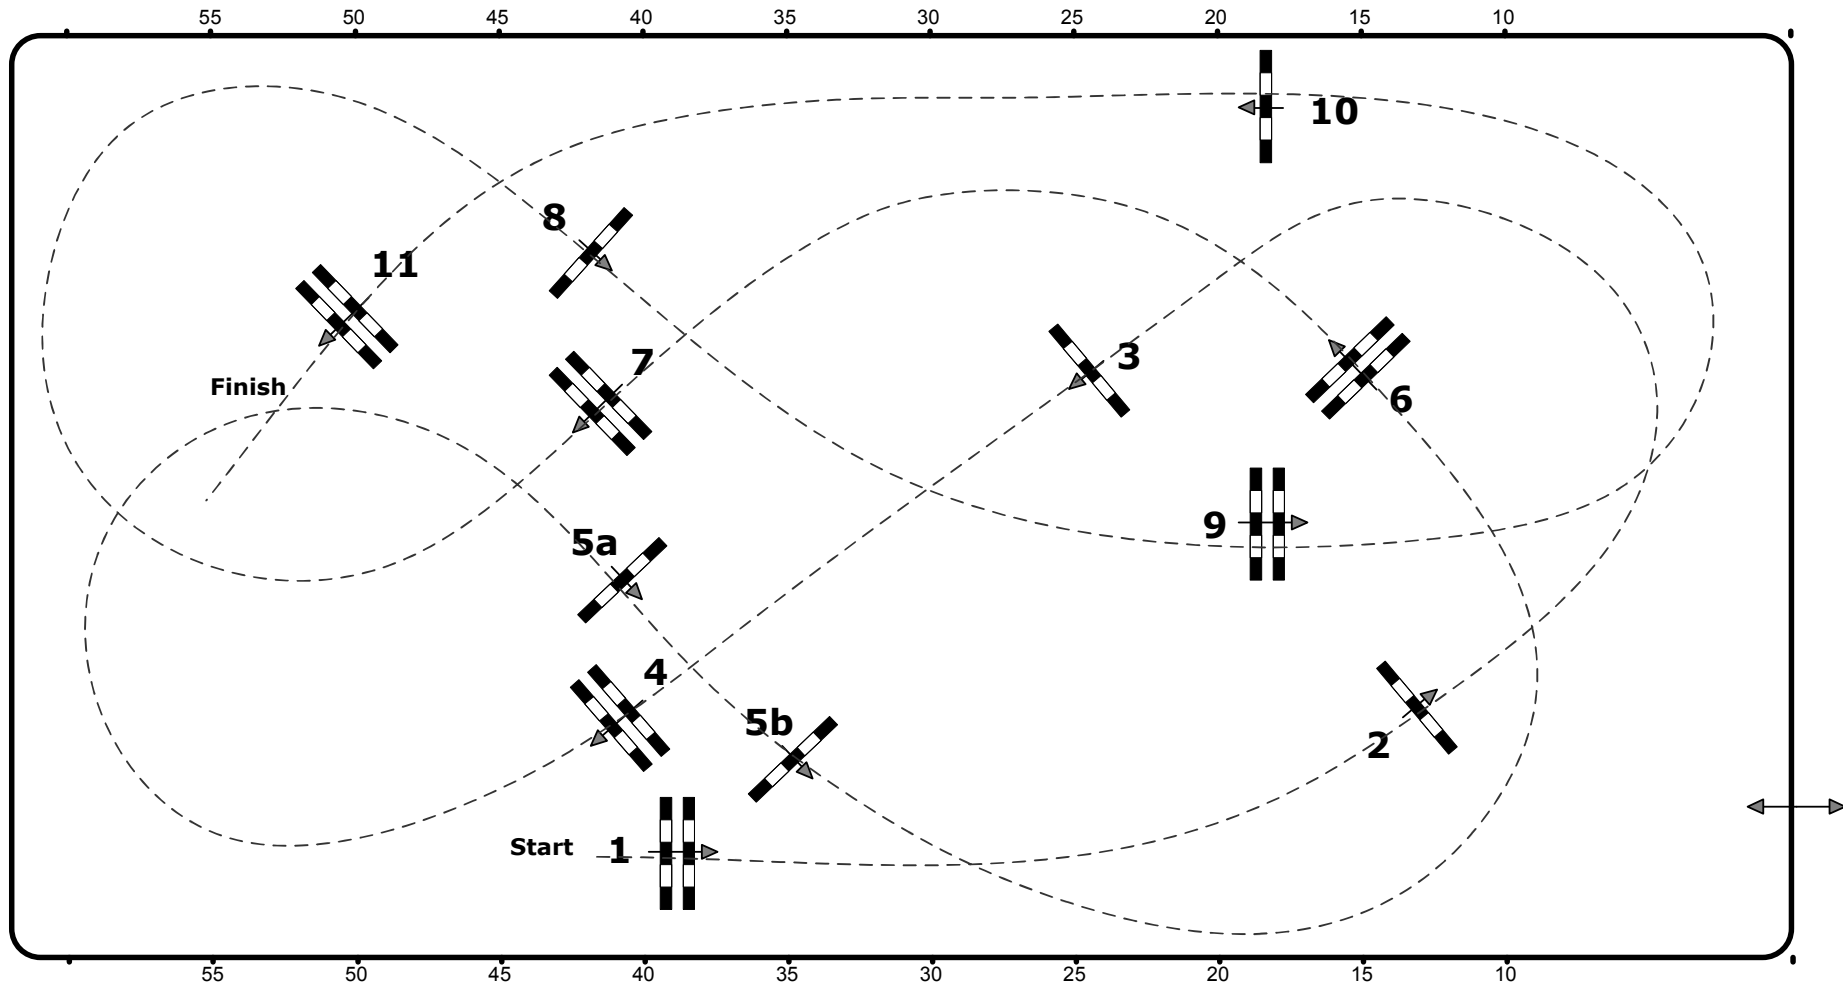

CSI2* / CSIJ/ CSICH / CSN / CSNPCH-A, Salzburg (AUT)

8. – 11. Dezember 2016

37

Class No.: 37

Small junior Tour opening

Competition against the clock

Table: A
National RG:
FEI RG / Art. 238.2.1
Height: 1,20 m

Speed: 350 m/min
Length: 390 m
Time allowed: 67 sec
Time limit: 134 sec

Obstacles: 11
Efforts: 12
Penalty sec:
Closed combination:

1st Jump-off:
Length: 0 m
Time allowed: 0 sec
Time limit: 0 sec

Messehalle