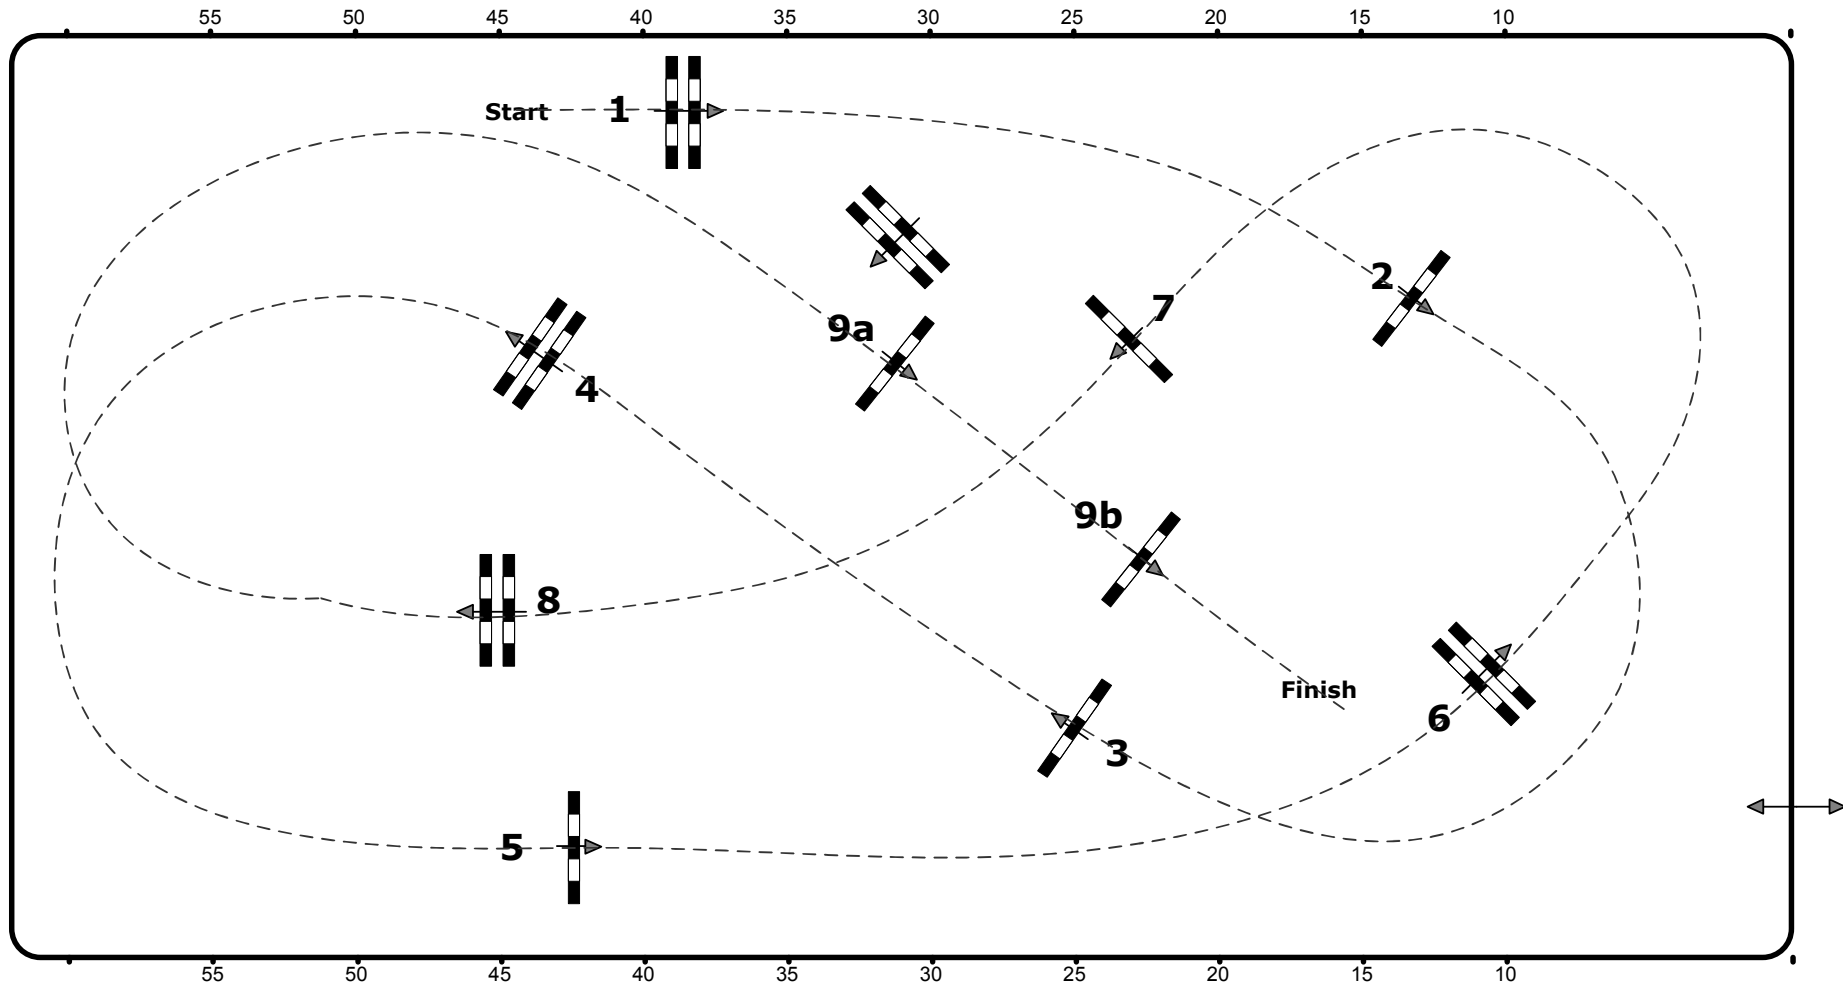

CSI2* / CSIJ/ CSICH / CSN / CSNPCH-A, Salzburg (AUT)

8. – 11. Dezember 2016

46

Class No.: 46

Small Pony Opening

Nat. Stilspringprüfung

Table: A
National RG: 204/4, 902
FEI RG / Art.
Height: 0,85 m

Speed: 350 m/min
Length: 340 m
Time allowed: 59 sec
Time limit: 118 sec

Obstacles: 9
Efforts: 10
Penalty sec:
Closed combination:

1st Jump-off:
Length: 0 m
Time allowed: 0 sec
Time limit: 0 sec

Messehalle

Jury

Franz Schiermayr (AUT)

Kurt Reitetschläger (AUT)

David Hübler (AUT)

Andreas Riedl (AUT)