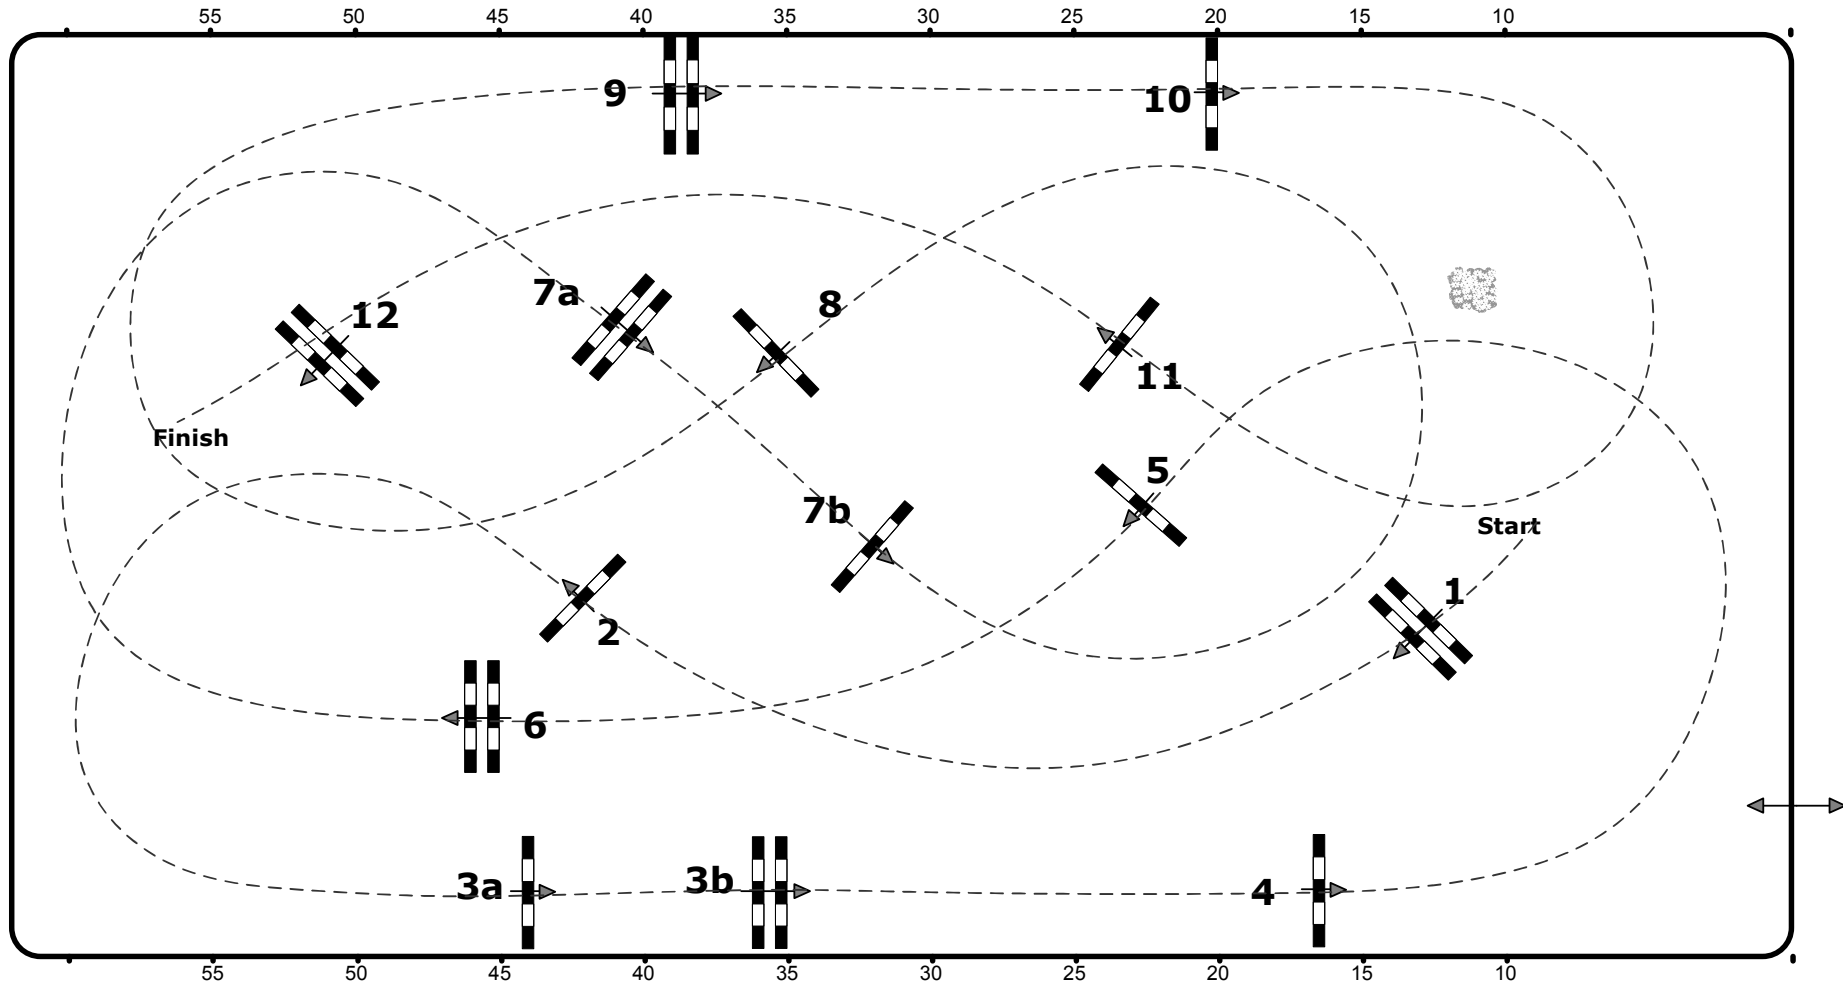

CSI2* / CSIJ/ CSICH / CSN / CSNPCH-A, Salzburg (AUT)

8. – 11. Dezember 2016

33

Class No.: 33

Small Tour

Competition against the clock

Table: A
National RG:
FEI RG / Art. 238.2.1
Height: 1,30 m

Speed: 350 m/min
Length: 420 m
Time allowed: 72 sec
Time limit: 144 sec

Obstacles: 12
Efforts: 14
Penalty sec:
Closed combination:

1st Jump-off:
Length: 0 m
Time allowed: 0 sec
Time limit: 0 sec

Messehalle

Jury

Franz Schiermayr (AUT)

Kurt Reitetschläger (AUT)

David Hübler (AUT)

Andreas Riedl (AUT)