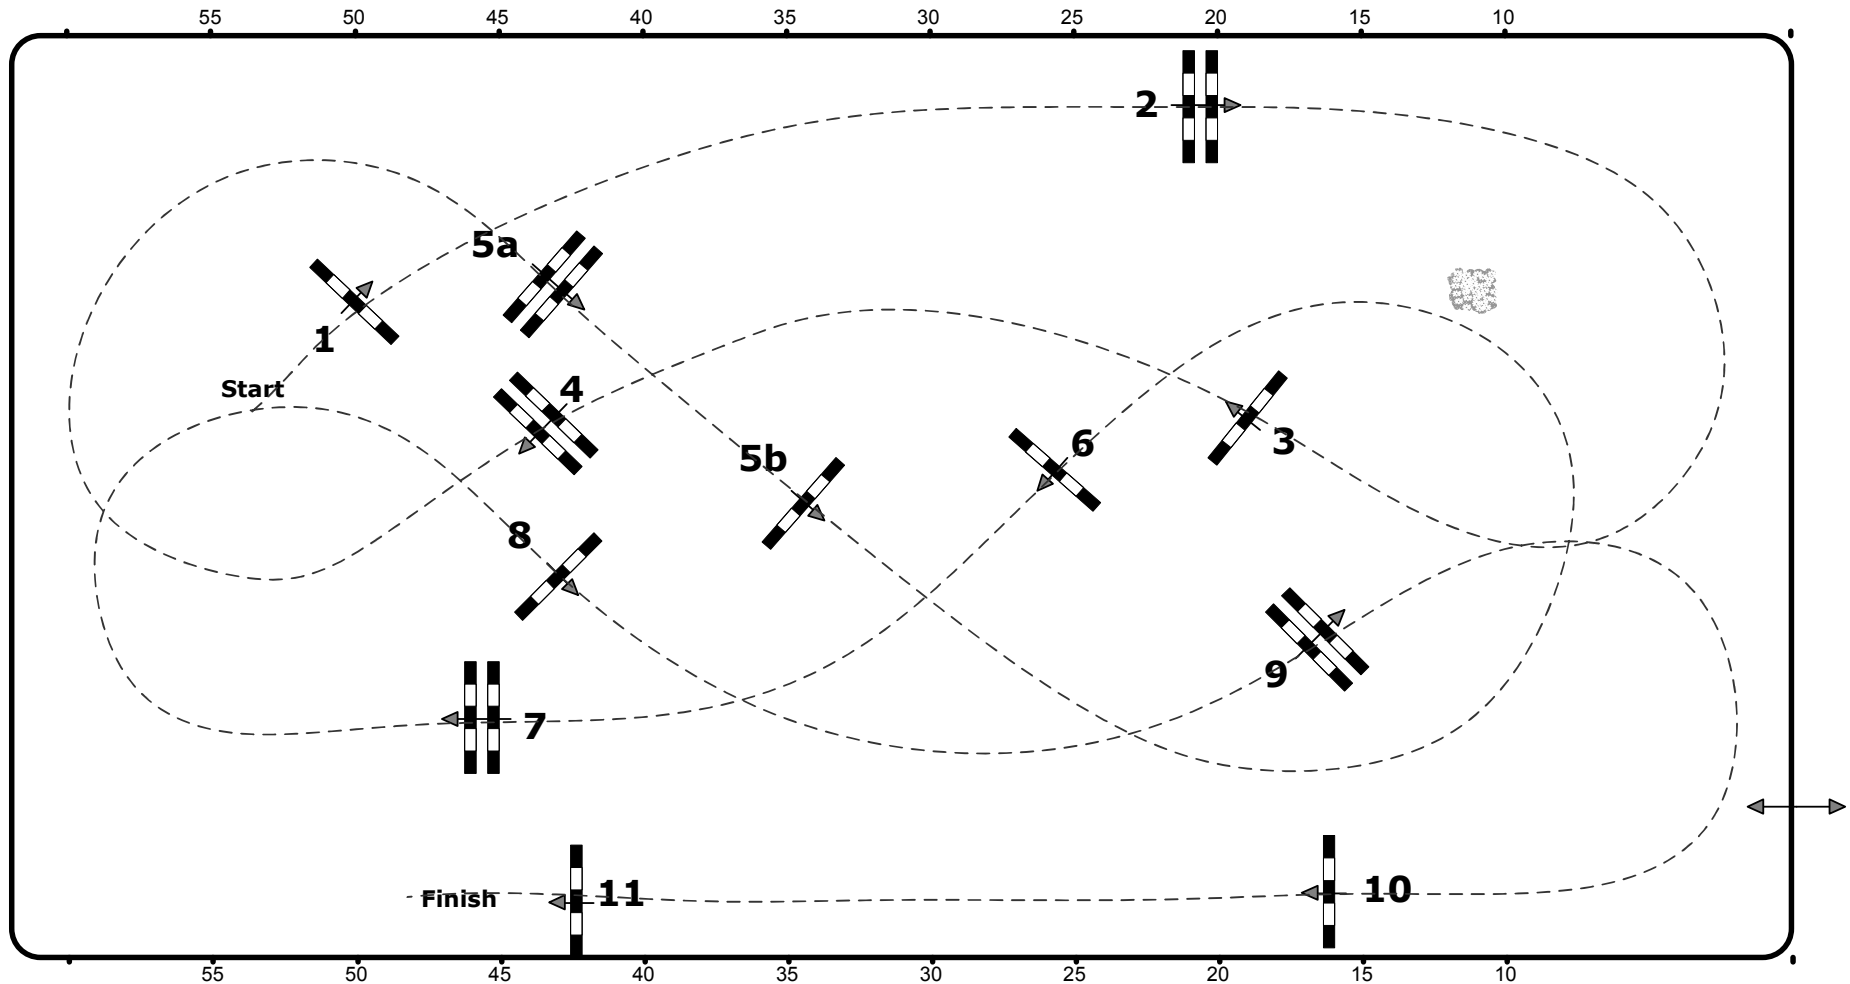

CSI2* / CSIJ/ CSICH / CSN / CSNPCH-A, Salzburg (AUT)

8. – 11. Dezember 2016

39

Class No.: 39

Small Junior Tour

Competition against the clock

Table: A
National RG:
FEI RG / Art. 238.2.1
Height: 1,25 m

Speed: 350 m/min
Length: 380 m
Time allowed: 66 sec
Time limit: 132 sec

Obstacles: 11
Efforts: 12
Penalty sec:
Closed combination:

1st Jump-off:
Length: 0 m
Time allowed: 0 sec
Time limit: 0 sec

Messehalle

Jury

Franz Schiermayr (AUT)

**Kurt Reitetschläger (AUT)
David Hübler (Aut)
Andreas Riedl (Aut)**