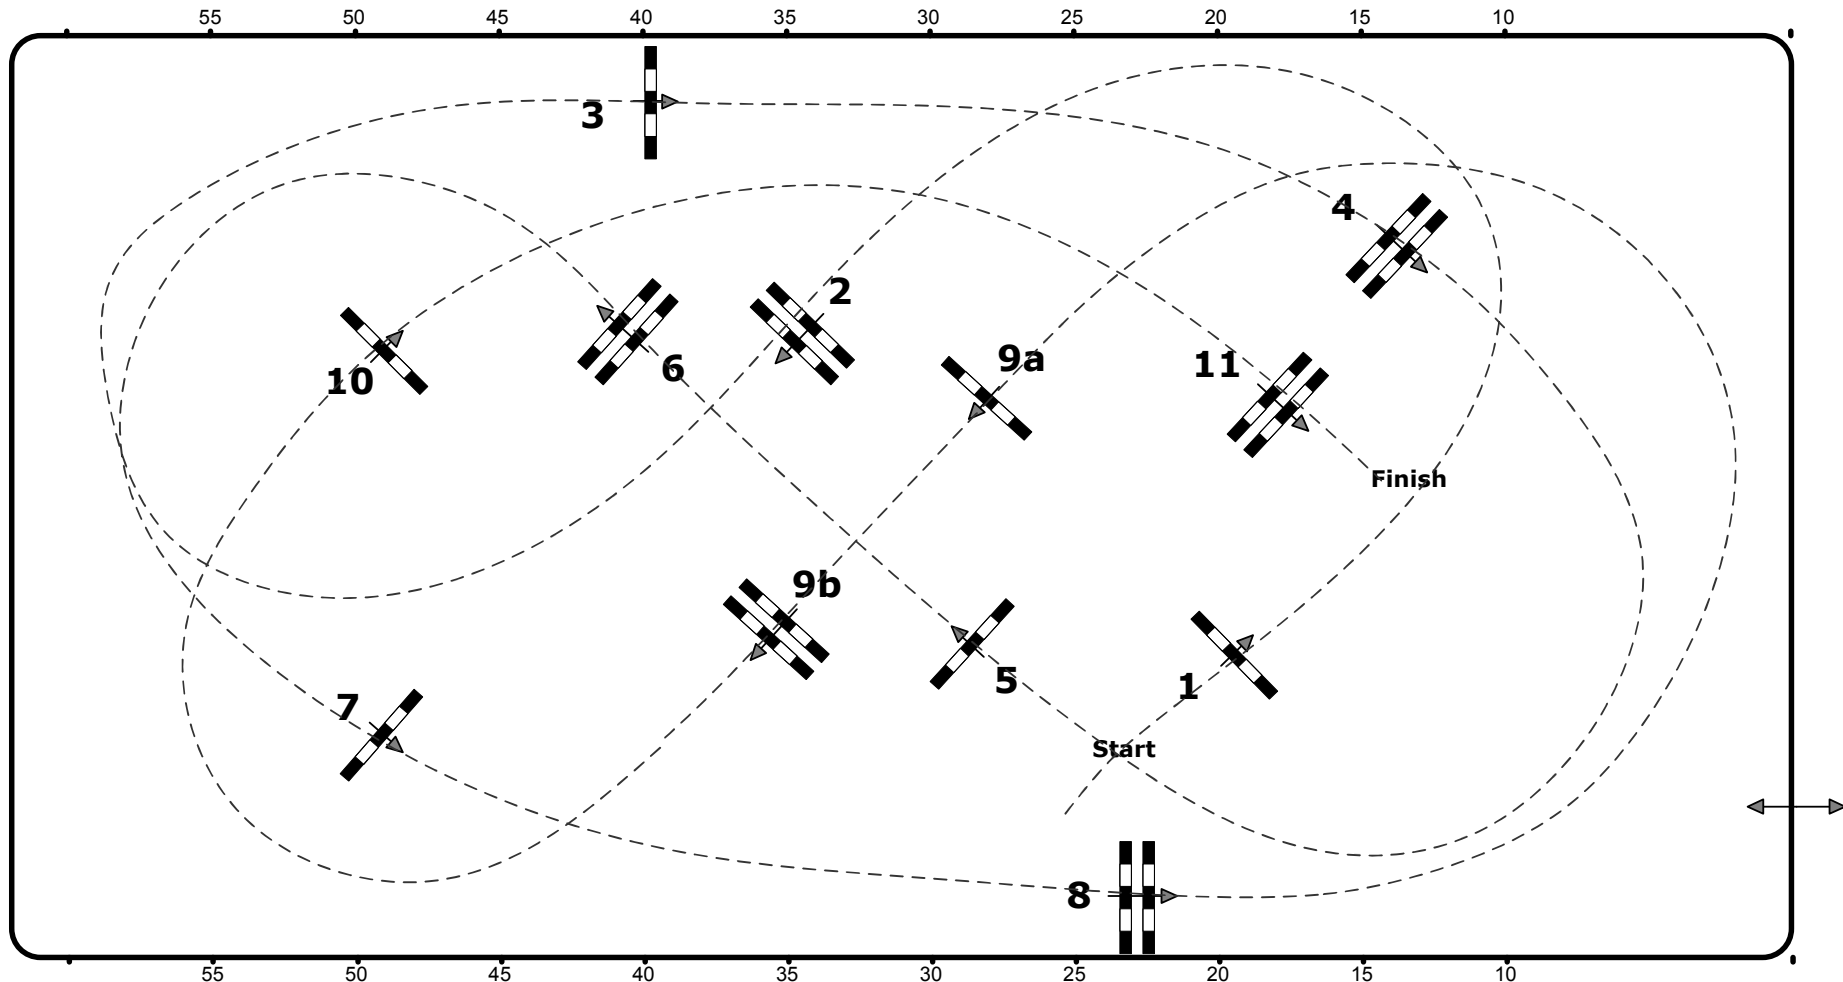

CSI2* / CSIJ/ CSICH / CSN / CSNPCH-A, Salzburg (AUT)

8. – 11. Dezember 2016

50

Class No.: 50

Big Pony Tour

Nat. Ponyspringprüfung

Table: A
National RG: A2, 902
FEI RG / Art.
Height: 1,05 m

Speed: 350 m/min
Length: 440 m
Time allowed: 76 sec
Time limit: 152 sec

Obstacles: 11
Efforts: 12
Penalty sec:
Closed combination:

1st Jump-off:
Length: 0 m
Time allowed: 0 sec
Time limit: 0 sec

Messehalle

Jury

Franz Schiermayr (AUT)

Kurt Reitetschläger (AUT)

David Hübler (AUT)