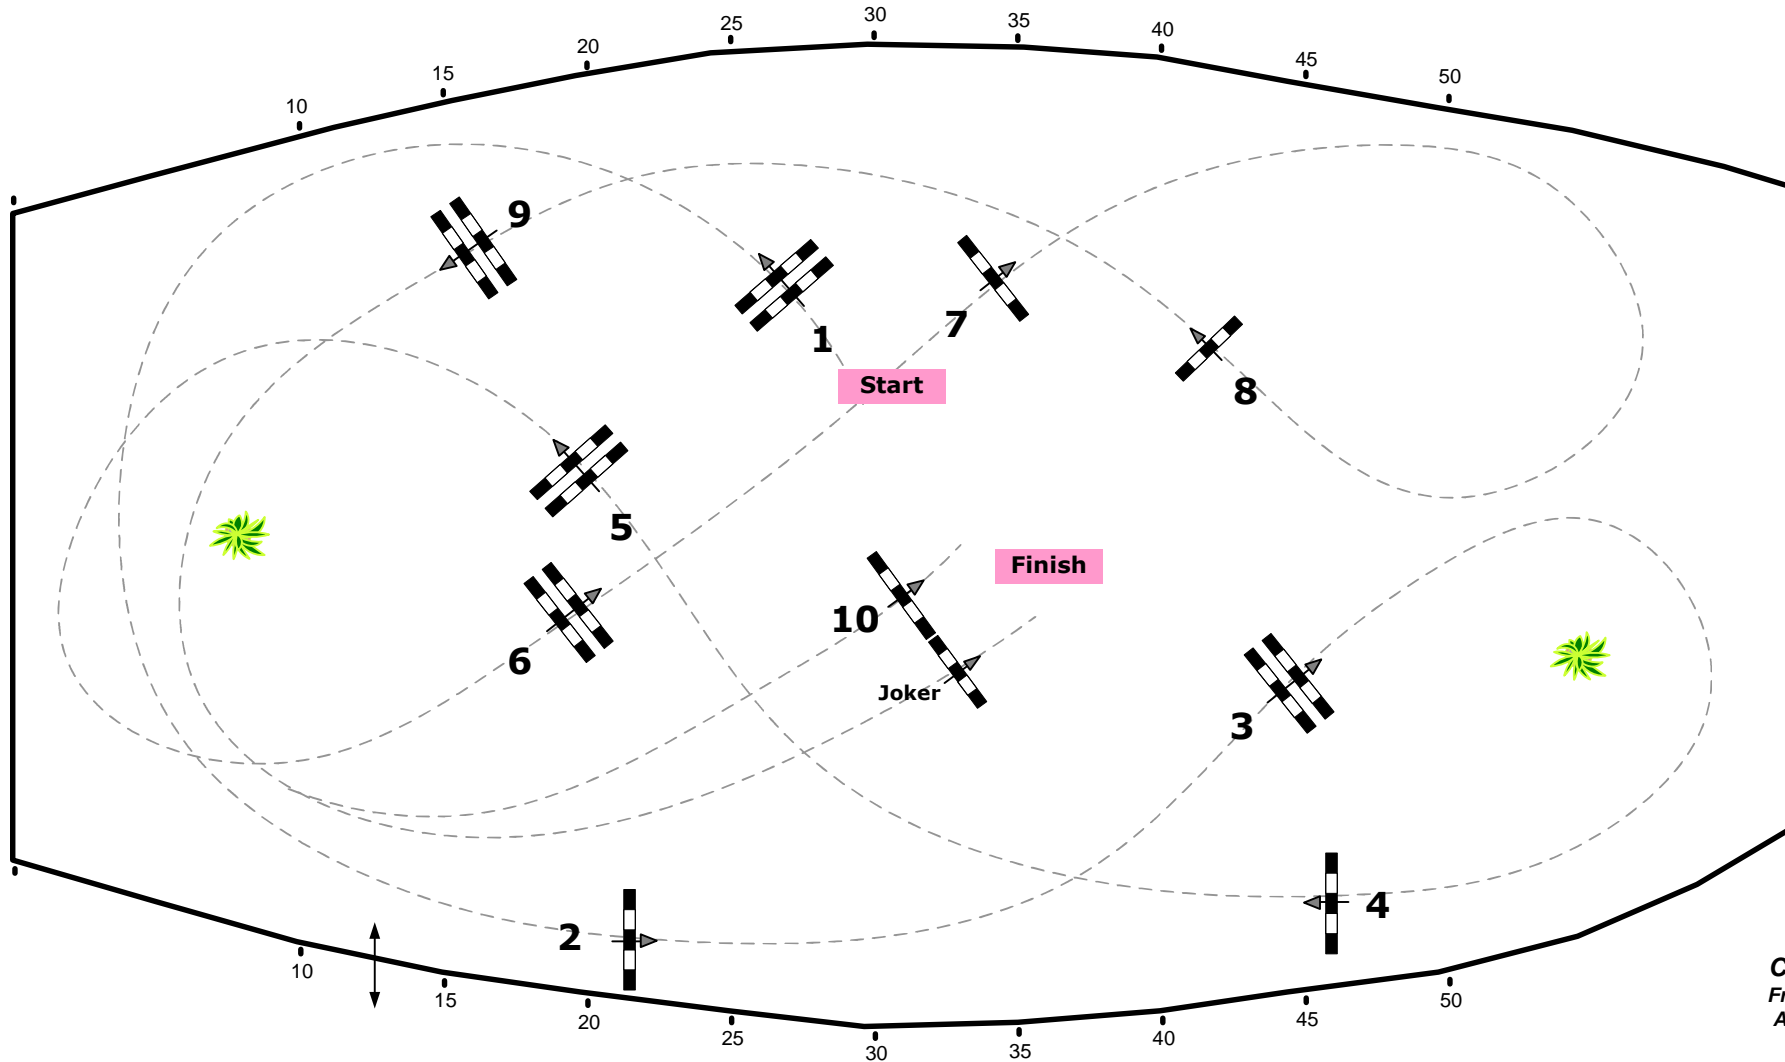

# CSI\*\*\*Salzburg Mevisto Amadeus Horse Indoors

08-11.Dezember 2016

Class No.: 18

Small Amateur Tour

Accumulator Competition

Table: A  
National RG:  
FEI RG / Art. 269.5/269.1.2.3  
Height: 1,20 m

Speed: 350 m/min  
Length: 370 m  
Time allowed: 64 sec  
Time limit: 128 sec

Obstacles: 10  
Efforts: 10  
Penalty sec:  
Closed combination:

1st Jump-off:  
Length: 0 m  
Time allowed: 0 sec  
Time limit: 0 sec

Course Designer  
Franz Madl (AUT)  
Adi Appe (AUT)  
& Team